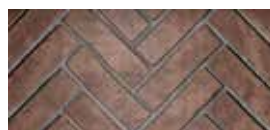

Mosaic Masonry liners are constructed with true kiln-fired firebricks and mortared joints for a classic masonry fireplace appearance. Offered in a variety of solid colors in full stacked, full herringbone, split stacked and split herringbone patterns.

Slate Grey Full Herringbone

Slate Grey Full Stacked

Ivory Full Herringbone

Ivory Full Stacked

Slate Grey Split Herringbone

Slate Grey Split Stacked

Ivory Split Herringbone

Ivory Split Stacked

ESTATE PANEL REFRACTORY LINERS

Estate Panel liners are solid poured refractory panels that are 27% thicker than standard refractory panels, allowing for accentuated grout joints. Available in several designer color options with grey grout joints in full stacked or split herringbone patterns.

Black Herringbone

Black Stacked

Cappuccino Herringbone

Cappuccino Stacked

Grey Herringbone

Grey Stacked

Creamer Herringbone

Creamer Stacked