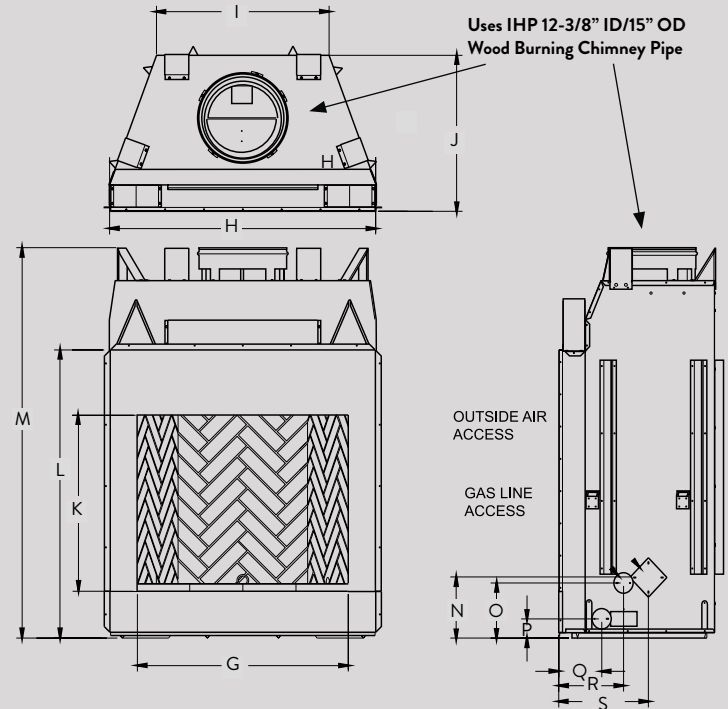

FLAT WALL FRAMING SPECIFICATIONS

	GEORGIAN 36	GEORGIAN 42	GEORGIAN 50
A	67-1/8"	67-1/8"	67-1/8"
B	45-1/4"	51-1/4"	59-1/4"
C	28-1/4"	30-1/8"	30-1/8"

CORNER FRAMING SPECIFICATIONS

	GEORGIAN 36	GEORGIAN 42	GEORGIAN 50
D	45-1/4"	51-1/4"	59-1/4"
E	86-1/2"	92"	100"
F	61"	65"	71"

APPLIANCE SPECIFICATIONS

	GEORGIAN 36	GEORGIAN 42	GEORGIAN 50
G	36"	42"	50"
H	45-1/8"	51-1/8"	59"
I	29"	30-1/2"	38-1/2"
J	26-5/8"	29"	28-1/2"
K	30"	30"	30"
L	49"	49"	49"
M	67"	67"	67"
N	10-1/2"	10-1/2"	10-1/2"
O	9-1/2"	9-1/2"	9-1/2"
P	3-1/2"	3-1/2"	3-1/2"
Q	7-1/4"	8-1/2"	8-1/2"
R	11"	13"	13"
S	15-1/4"	17"	17"