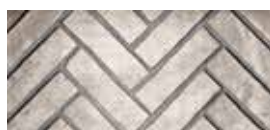

Mosaic Masonry liners are constructed with true kiln-fired firebricks and mortared joints for a classic masonry fireplace appearance. Offered in a variety of solid colors in full stacked, full herringbone, split stacked and split herringbone patterns.

Slate Grey Full Herringbone

Slate Grey Full Stacked

Ivory Full Herringbone

Ivory Full Stacked

Slate Grey Split Herringbone

Slate Grey Split Stacked

Ivory Split Herringbone

Ivory Split Stacked

Black Herringbone

Black Stacked

Cappuccino Herringbone

Cappuccino Stacked

Grey Herringbone

Grey Stacked

Creamer Herringbone

Creamer Stacked