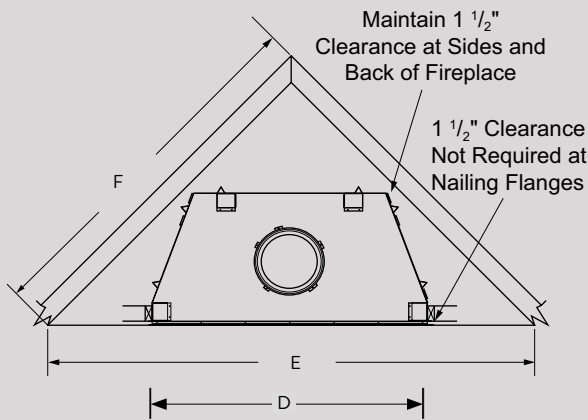

FLAT WALL FRAMING SPECIFICATIONS

	GEORGIAN 36	GEORGIAN 42	GEORGIAN 50
A	67-1/8"	67-1/8"	67-1/8"
B	45-1/4"	51-1/4"	59-1/4"
C	28-1/4"	30-1/8"	30-1/8"

CORNER FRAMING SPECIFICATIONS

	GEORGIAN 36	GEORGIAN 42	GEORGIAN 50
D	45-1/4"	51-1/4"	59-1/4"
E	86-1/2"	92"	100"
F	61"	65"	71"