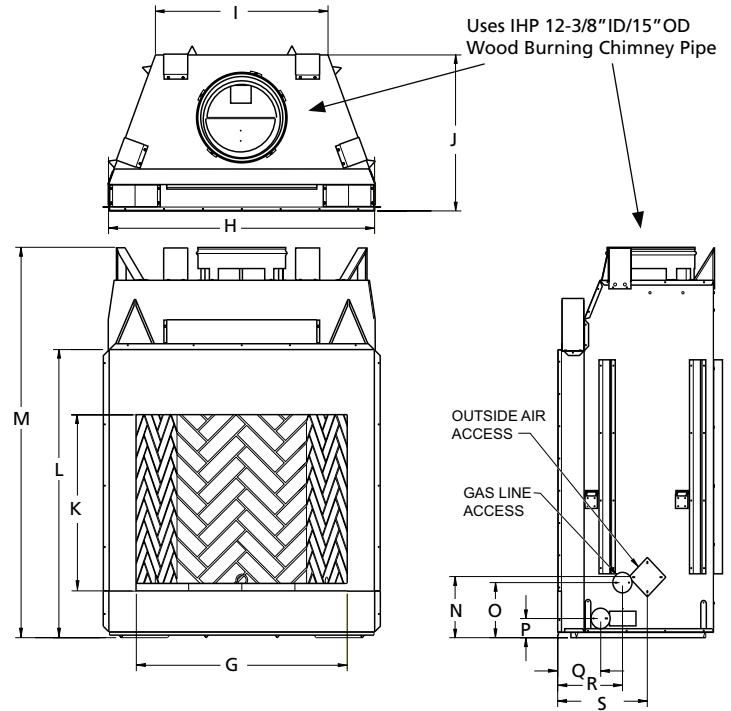

Ivory Split Stacked

OPTIONS

Expertly crafted bi-fold glass doors in black trim finish.

FLAT WALL FRAMING SPECIFICATIONS

	WRT6036	WRT6042	WRT6050
A	67-1/8"	67-1/8"	67-1/8"
B	45-1/4"	51-1/4"	59-1/4"
C	28-1/4"	30-1/8"	30-1/8"

CORNER FRAMING SPECIFICATIONS

	WRT6036	WRT6042	WRT6050
D	45-1/4"	51-1/4"	59-1/4"
E	86-1/2"	92"	100"
F	61"	65"	71"

APPLIANCE SPECIFICATIONS

	WRT6036	WRT6042	WRT6050
G	36"	42"	50"
H	45-1/8"	51-1/8"	59"
I	29"	30-1/2"	38-1/2"
J	26-5/8"	29"	28-1/2"
K	30"	30"	30"
L	49"	49"	49"
M	67"	67"	67"
N	10-1/2"	10-1/2"	10-1/2"
O	9-1/2"	9-1/2"	9-1/2"
P	3-1/2"	3-1/2"	3-1/2"
Q	7-1/4"	8-1/2"	8-1/2"
R	11"	13"	13"
S	15-1/4"	17"	17"