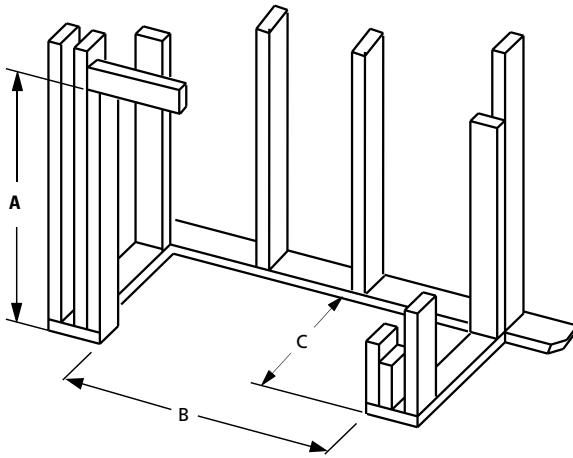

Ivory Split Stacked

OPTIONS

Expertly crafted bi-fold glass doors in black trim finish.

FLAT WALL FRAMING SPECIFICATIONS

	WRT6036	WRT6042	WRT6050
A	67-1/8"	67-1/8"	67-1/8"
B	45-1/4"	51-1/4"	59-1/4"
C	28-1/4"	30-1/8"	30-1/8"