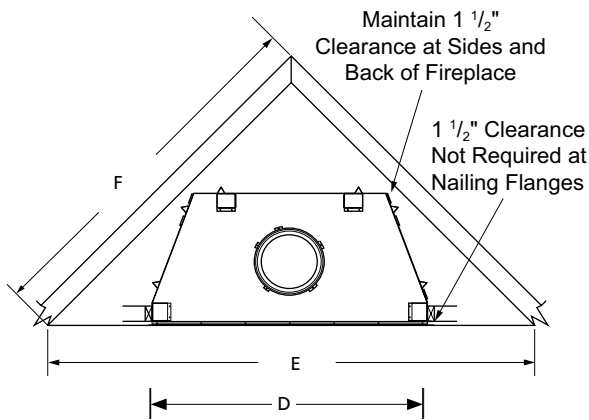

Ivory Split Stacked

OPTIONS

Expertly crafted bi-fold glass doors in black trim finish.

FLAT WALL FRAMING SPECIFICATIONS

	WRT6036	WRT6042	WRT6050
A	67-1/8"	67-1/8"	67-1/8"
B	45-1/4"	51-1/4"	59-1/4"
C	28-1/4"	30-1/8"	30-1/8"

CORNER FRAMING SPECIFICATIONS

	WRT6036	WRT6042	WRT6050
D	45-1/4"	51-1/4"	59-1/4"
E	86-1/2"	92"	100"
F	61"	65"	71"

APPLIANCE SPECIFICATIONS

	WRT6036	WRT6042	WRT6050
G	36"	42"	50"
H	45-1/8"	51-1/8"	59"
I	29"	30-1/2"	38-1/2"
J	26-5/8"	29"	28-1/2"
K	30"	30"	30"
L	49"	49"	49"
M	67"	67"	67"
N	10-1/2"	10-1/2"	10-1/2"
O	9-1/2"	9-1/2"	9-1/2"
P	3-1/2"	3-1/2"	3-1/2"
Q	7-1/4"	8-1/2"	8-1/2"
R	11"	13"	13"
S	15-1/4"	17"	17"