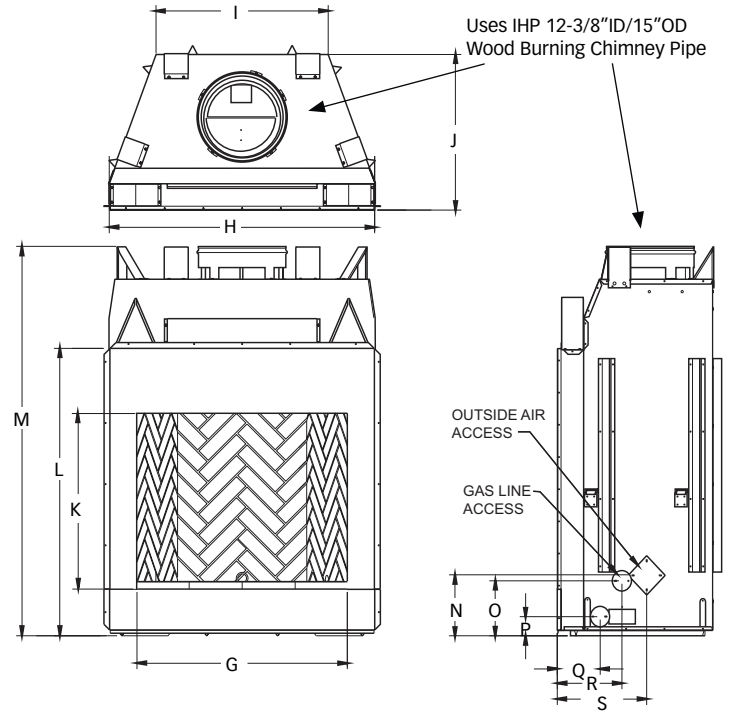

Gas Log Sets

Mossy Oak

Giant Timbers

Granite Ridge

Silverstone Timber

FLAT WALL FRAMING SPECIFICATIONS

	WRT4536	WRT4542	WRT4550
A	67-1/8"	67-1/8"	67-1/8"
B	45-1/4"	51-1/4"	59-1/4"
C	28-1/4"	30-1/8"	30-1/8"

CORNER FRAMING SPECIFICATIONS

	WRT4536	WRT4542	WRT4550
D	45-1/4"	51-1/4"	59-1/4"
E	86-1/2"	92"	100"
F	61"	65"	71"

APPLIANCE SPECIFICATIONS

	WRT4536	WRT4542	WRT4550
G	36"	42"	50"
H	45-1/8"	51-1/8"	59"
I	29"	30-1/2"	38-1/2"
J	26-5/8"	29"	28-1/2"
K	30"	30"	30"
L	49"	49"	49"
M	67"	67"	67"
N	10-1/2"	10-1/2"	10-1/2"
O	9-1/2"	9-1/2"	9-1/2"
P	3-1/2"	3-1/2"	3-1/2"
Q	7-1/4"	8-1/2"	8-1/2"
R	11"	13"	13"
S	15-1/4"	17"	17"