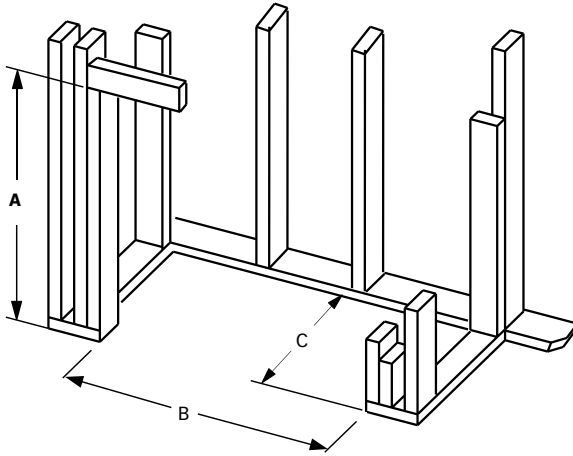

Gas Log Sets

Mossy Oak

Giant Timbers

Granite Ridge

Silverstone Timber

FLAT WALL FRAMING SPECIFICATIONS

	WRT4536	WRT4542	WRT4550
A	67-1/8"	67-1/8"	67-1/8"
B	45-1/4"	51-1/4"	59-1/4"
C	28-1/4"	30-1/8"	30-1/8"

CORNER FRAMING SPECIFICATIONS

	WRT4536	WRT4542	WRT4550
D	45-1/4"	51-1/4"	59-1/4"
E	86-1/2"	92"	100"
F	61"	65"	71"

APPLIANCE SPECIFICATIONS

	WRT4536	WRT4542	WRT4550
G	36"	42"	50"
H	45-1/8"	51-1/8"	59"
I	29"	30-1/2"	38-1/2"
J	26-5/8"	29"	28-1/2"
K	30"	30"	30"
L	49"	49"	49"
M	67"	67"	67"
N	10-1/2"	10-1/2"	10-1/2"
O	9-1/2"	9-1/2"	9-1/2"
P	3-1/2"	3-1/2"	3-1/2"
Q	7-1/4"	8-1/2"	8-1/2"
R	11"	13"	13"
S	15-1/4"	17"	17"