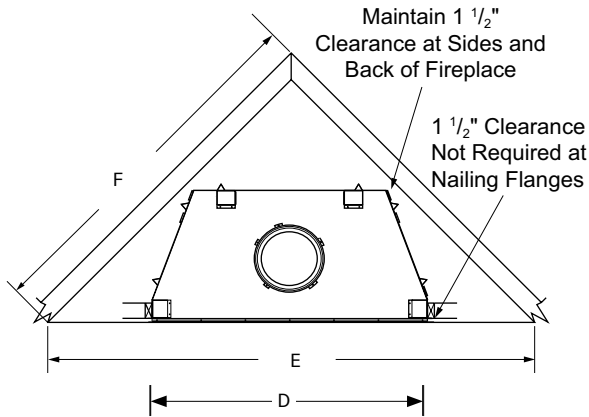

Gas Log Sets

Mossy Oak

Giant Timbers

Granite Ridge

Silverstone Timber

FLAT WALL FRAMING SPECIFICATIONS

	WRT4536	WRT4542	WRT4550
A	67-1/8"	67-1/8"	67-1/8"
B	45-1/4"	51-1/4"	59-1/4"
C	28-1/4"	30-1/8"	30-1/8"

CORNER FRAMING SPECIFICATIONS

	WRT4536	WRT4542	WRT4550
D	45-1/4"	51-1/4"	59-1/4"
E	86-1/2"	92"	100"
F	61"	65"	71"

APPLIANCE SPECIFICATIONS

	WRT4536	WRT4542	WRT4550
G	36"	42"	50"
H	45-1/8"	51-1/8"	59"
I	29"	30-1/2"	38-1/2"
J	26-5/8"	29"	28-1/2"
K	30"	30"	30"
L	49"	49"	49"
M	67"	67"	67"
N	10-1/2"	10-1/2"	10-1/2"
O	9-1/2"	9-1/2"	9-1/2"
P	3-1/2"	3-1/2"	3-1/2"
Q	7-1/4"	8-1/2"	8-1/2"
R	11"	13"	13"
S	15-1/4"	17"	17"