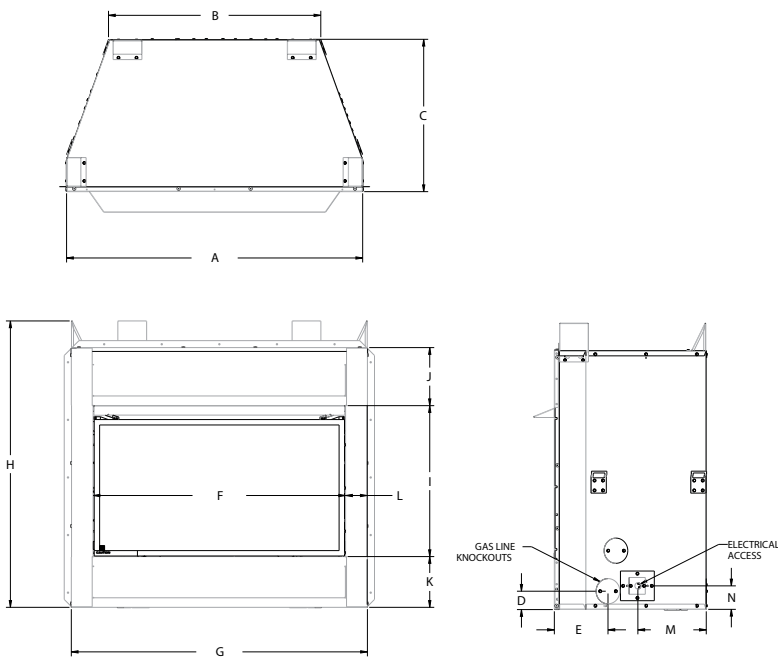

INTERIOR LINER OPTION

Vintage

APPLIANCE SPECIFICATIONS

	VRT4032	VRT4036
A	34-1/2"	41-1/8"
B	22-1/2"	25"
C	16-3/4"	21-3/16"
D	3-1/2"	2-1/2"
E	6-13/16"	8-3/8"
F	29-3/8"	35-1/16"
G	34-1/2"	41-1/8"
H	36-1/2"	40-1/4"
I	18"	21"
J	7"	8"
K	7"	7"
L	2-1/2"	3"
M	3-1/2"	2-1/2"
N	6-13/16"	7-1/2"
O	10-1/2"	9-1/2"
P	3-1/4"	3-1/4"