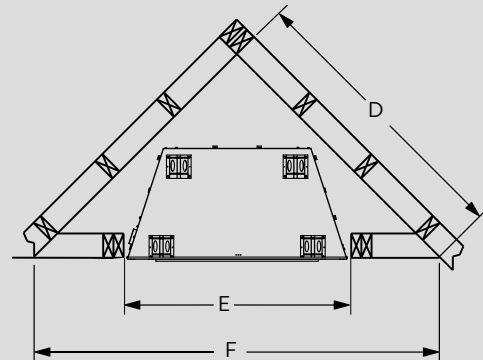

APPLIANCE SPECIFICATIONS

	MARQUEE 36	MARQUEE 42	MARQUEE 50
G	29"	30-5/16"	38-5/16"
H	45-1/8"	51-1/8"	59-1/8"
I	30"	30"	30"
J	36"	42"	50"
K	49"	49"	49"
L	28"	30"	30"
M	54-1/2"	54-1/2"	54-1/2"
N	3-5/16"	3-5/16"	3-5/16"
O	9-7/16"	9-7/16"	9-7/16"
P	7-3/8"	8-3/4"	8-3/4"
Q	11-1/8"	13"	13"

FRAMING SPECIFICATIONS

	MARQUEE 36	MARQUEE 42	MARQUEE 50
A	54-5/8"	54-5/8"	54-5/8"
B	45-3/8"	51-3/8"	59-3/8"
C	28-1/4"	30-1/8"	30-1/8"

CORNER FRAMING SPECIFICATIONS

	MARQUEE 36	MARQUEE 42	MARQUEE 50
D	61"	65"	71"
E	45-3/8"	51-3/8"	59-3/8"
F	86-1/2"	92"	100"