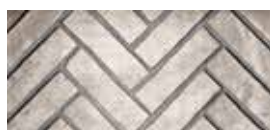

Slate Grey Full Herringbone

Slate Grey Full Stacked

Ivory Full Herringbone

Ivory Full Stacked

Slate Grey Split Herringbone

Slate Grey Split Stacked

Ivory Split Herringbone

Ivory Split Stacked

Black Herringbone

Black Stacked

Cappuccino Herringbone

Cappuccino Stacked

Grey Herringbone

Grey Stacked

Creamer Herringbone

Creamer Stacked

Fireplace interior liner samples, images, descriptions, and specifications are for reference only. Actual color and finish may vary due to natural materials, manufacturing processes, and digital display differences.