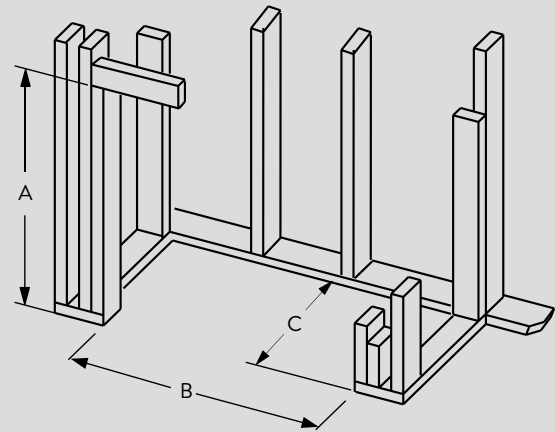

FRAMING SPECIFICATIONS

	MARQUEE 36	MARQUEE 42	MARQUEE 50
A	54-5/8"	54-5/8"	54-5/8"
B	45-3/8"	51-3/8"	59-3/8"
C	28-1/4"	30-1/8"	30-1/8"