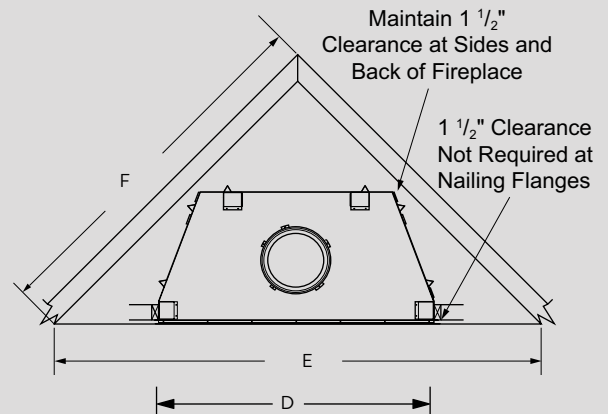

FRAMING SPECIFICATIONS

ORACLE 36

ORACLE 42

ORACLE 50

	ORACLE 36	ORACLE 42	ORACLE 50
A	67-1/8"	67-1/8"	67-1/8"
B	45-1/4"	51-1/4"	59-1/4"
C	28-1/4"	30-1/8"	30-1/8"

CORNER FRAMING SPECIFICATIONS

ORACLE 36

ORACLE 42

ORACLE 50

	ORACLE 36	ORACLE 42	ORACLE 50
D	45-1/4"	51-1/4"	59-1/4"
E	86-1/2"	92"	100"
F	61"	65"	71"

IMPORTANT NOTES:

As with any fireplace, this appliance is extremely hot during operation. Read and understand all operating instructions before using this appliance. For further information, consult your dealer.