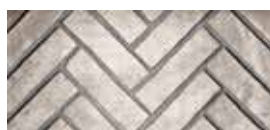

MOSAIC MASONRY FIREBRICK LINERS

Mosaic Masonry liners are constructed with true kiln-fired firebricks and mortared joints for a classic masonry fireplace appearance. Offered in a variety of solid colors in full stacked, full herringbone, split stacked and split herringbone patterns.

Slate Grey Full Herringbone

Slate Grey Full Stacked

Ivory Full Herringbone

Ivory Full Stacked

Slate Grey Split Herringbone

Slate Grey Split Stacked

Ivory Split Herringbone

Ivory Split Stacked

ESTATE PANEL REFRACTORY LINERS

Estate Panel liners are solid poured refractory panels that are 27% thicker than standard refractory panels, allowing for accentuated grout joints. Available in several designer color options with grey grout joints in full stacked or split herringbone patterns.

Black Herringbone

Black Stacked

Cappuccino Herringbone

Cappuccino Stacked

Grey Herringbone

Grey Stacked

Creamer Herringbone

Creamer Stacked