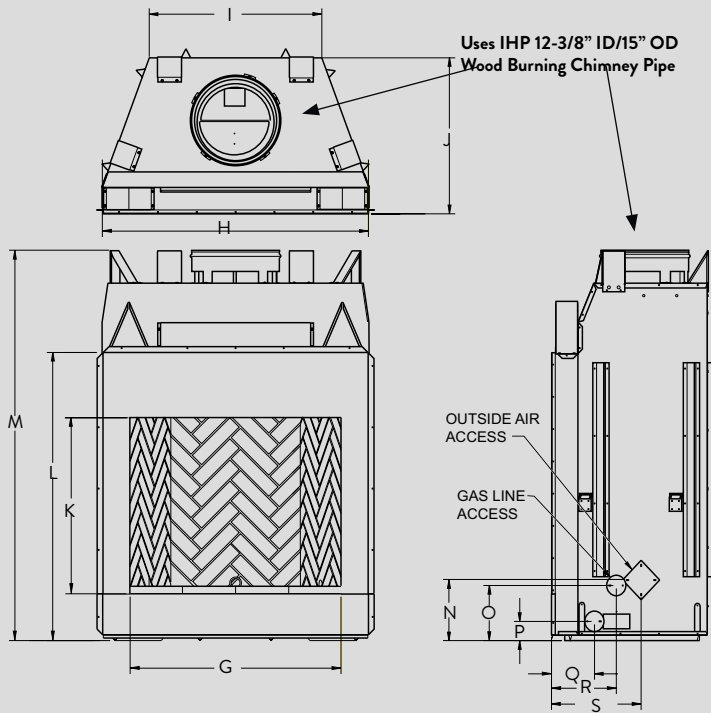

APPLIANCE SPECIFICATIONS

Uses IHP 12-3/8" ID/15" OD
Wood Burning Chimney Pipe

OUTSIDE AIR
ACCESS

GAS LINE
ACCESS

DIAGRAMS, ILLUSTRATIONS AND PHOTOGRAPHS ARE NOT TO SCALE—CONSULT INSTALLATION INSTRUCTIONS. PRODUCT DESIGNS, MATERIALS, DIMENSIONS, SPECIFICATIONS, COLORS AND PRICES ARE SUBJECT TO CHANGE OR DISCONTINUANCE WITHOUT NOTICE.