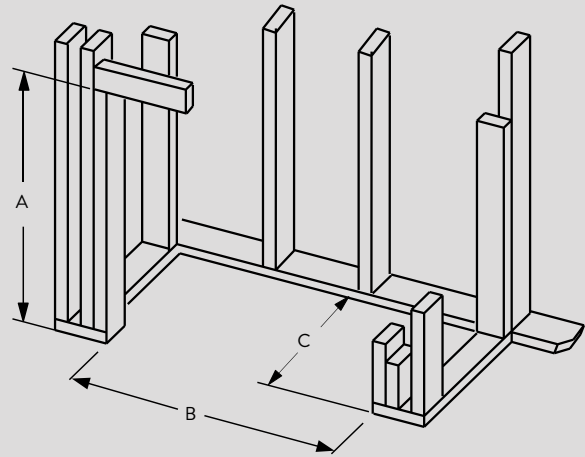

FRAMING SPECIFICATIONS

	ORACLE 36	ORACLE 42	ORACLE 50
A	67-1/8"	67-1/8"	67-1/8"
B	45-1/4"	51-1/4"	59-1/4"
C	28-1/4"	30-1/8"	30-1/8"