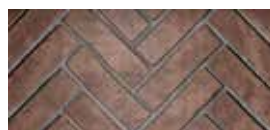

MOSAIC MASONRY FIREBRICK LINERS

Mosaic Masonry liners are constructed with true kiln-fired firebricks and mortared joints for a classic masonry fireplace appearance. Offered in a variety of solid colors in full stacked, full herringbone, split stacked and split herringbone patterns.

Slate Grey Full Herringbone

Slate Grey Full Stacked

Ivory Full Herringbone

Ivory Full Stacked

Slate Grey Split Herringbone

Slate Grey Split Stacked

Ivory Split Herringbone

Ivory Split Stacked

ESTATE PANEL REFRACTORY LINERS

Estate Panel liners are solid poured refractory panels that are 27% thicker than standard refractory panels, allowing for accentuated grout joints. Available in several designer color options with grey grout joints in full stacked or split herringbone patterns.

Black Herringbone

Black Stacked

Cappuccino Herringbone

Cappuccino Stacked

Grey Herringbone

Grey Stacked

Creamer Herringbone

Creamer Stacked