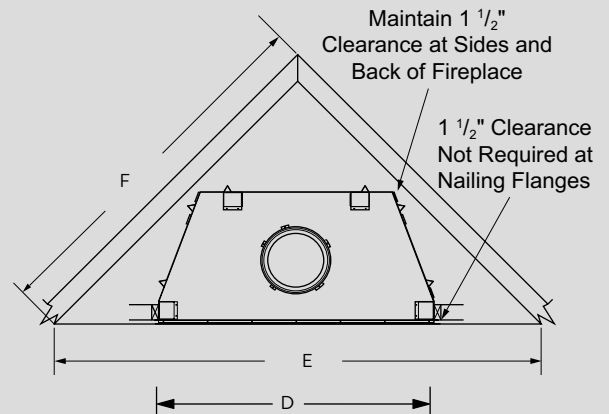

CORNER FRAMING SPECIFICATIONS

	ORACLE 36	ORACLE 42	ORACLE 50
D	45-1/4"	51-1/4"	59-1/4"
E	86-1/2"	92"	100"
F	61"	65"	71"

IMPORTANT NOTES:

As with any fireplace, this appliance is extremely hot during operation. Read and understand all operating instructions before using this appliance. For further information, consult your dealer.

Local conditions, such as elevation, wind, vent configuration and choice of fuel will affect overall appearance of the fire and heating performance. Performance can also vary with home design and insulation, climate, condition and type of fuel used, appliance location, burn rate, accessories chosen, chimney installation and how the appliance is operated.

astria
FIREPLACES®

© 2021 Innovative Hearth Products
785469M 02/21

Visit us online
Astria.us.com

PFS
C US
Report #F09-095