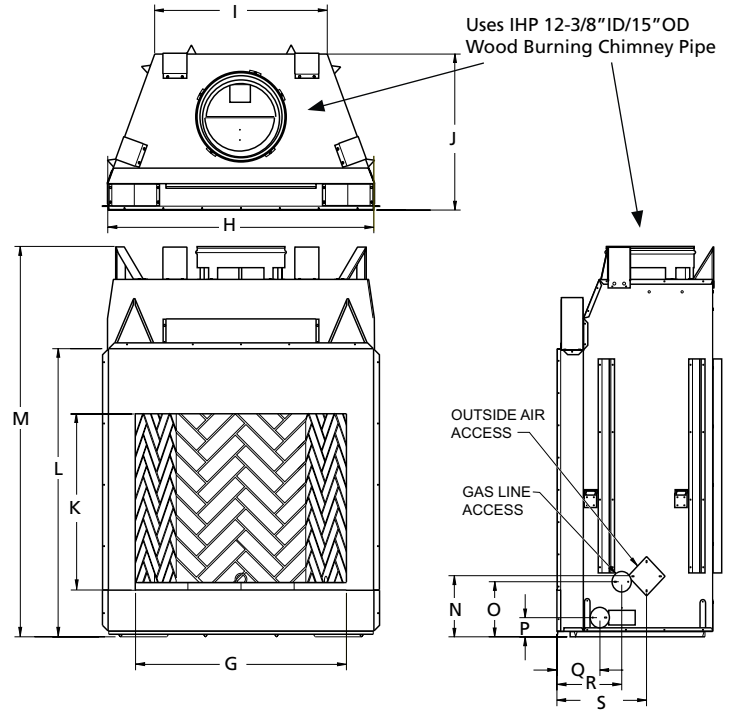

Ivory Split Stacked

OPTIONS

Expertly crafted bi-fold glass doors in black trim finish.

FLAT WALL FRAMING SPECIFICATIONS

	WRE6036	WRE6042	WRE6050
A	67-1/8"	67-1/8"	67-1/8"
B	45-1/4"	51-1/4"	59-1/8"
C	28-1/4"	30-1/8"	30-1/8"

CORNER FRAMING SPECIFICATIONS

	WRE6036	WRT6042	WRT6050
D	45-1/4"	51-1/4"	59-1/4"
E	86-1/2"	92"	100"
F	61"	65"	71"

APPLIANCE SPECIFICATIONS

	WRE6036	WRE6042	WRE6050
G	36"	42"	50"
H	45-1/8"	51-1/8"	59"
I	29"	30-1/2"	38-1/2"
J	26-5/8"	29"	28-1/2"
K	30"	30"	30"
L	49"	49"	49"
M	67"	67"	67"
N	10-1/2"	10-1/2"	10-1/2"
O	9-1/2"	9-1/2"	9-1/2"
P	3-1/2"	3-1/2"	3-1/2"
Q	7-1/4"	8-1/2"	8-1/2"
R	11"	13"	13"
S	15-1/4"	17"	17"