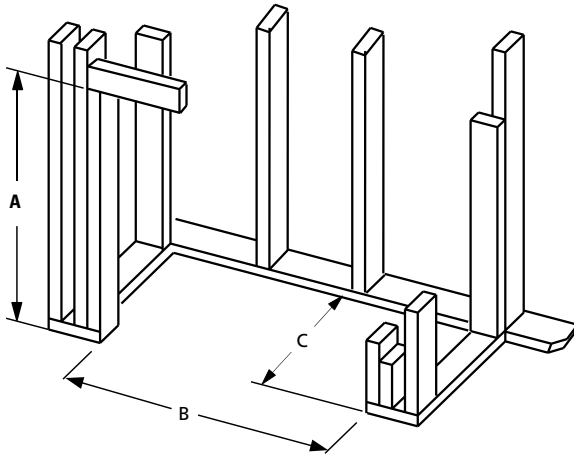

Ivory Split Stacked

OPTIONS

Expertly crafted bi-fold glass doors in black trim finish.

FLAT WALL FRAMING SPECIFICATIONS

	WRE6036	WRE6042	WRE6050
A	67-1/8"	67-1/8"	67-1/8"
B	45-1/4"	51-1/4"	59-1/8"
C	28-1/4"	30-1/8"	30-1/8"