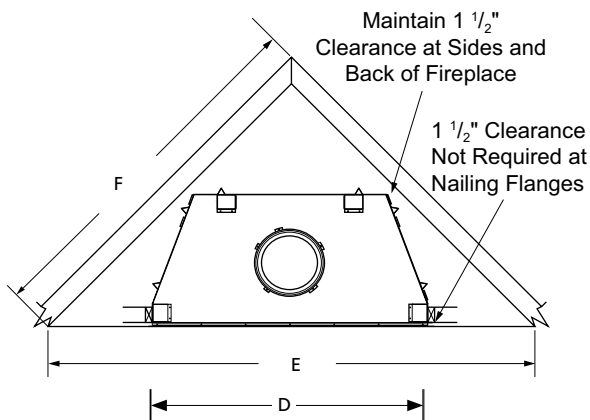

Ivory Split Stacked

OPTIONS

Expertly crafted bi-fold glass doors in black trim finish.

FLAT WALL FRAMING SPECIFICATIONS

	WRE6036	WRE6042	WRE6050
A	67-1/8"	67-1/8"	67-1/8"
B	45-1/4"	51-1/4"	59-1/8"
C	28-1/4"	30-1/8"	30-1/8"

CORNER FRAMING SPECIFICATIONS

	WRE6036	WRT6042	WRT6050
D	45-1/4"	51-1/4"	59-1/4"
E	86-1/2"	92"	100"
F	61"	65"	71"

APPLIANCE SPECIFICATIONS

	WRE6036	WRE6042	WRE6050
G	36"	42"	50"
H	45-1/8"	51-1/8"	59"
I	29"	30-1/2"	38-1/2"
J	26-5/8"	29"	28-1/2"
K	30"	30"	30"
L	49"	49"	49"
M	67"	67"	67"
N	10-1/2"	10-1/2"	10-1/2"
O	9-1/2"	9-1/2"	9-1/2"
P	3-1/2"	3-1/2"	3-1/2"
Q	7-1/4"	8-1/2"	8-1/2"
R	11"	13"	13"
S	15-1/4"	17"	17"