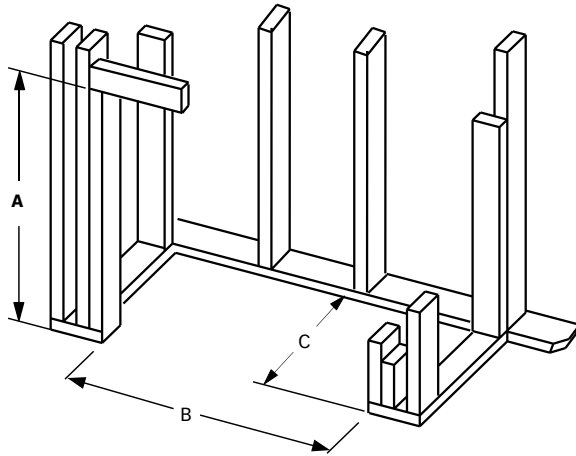

OPTIONS

Glass Doors

Bi-fold glass doors in black trim finish

Gas Log Sets

Mossy Oak OD

Giant Timbers OD

FLAT WALL FRAMING SPECIFICATIONS

	WRE6036	WRE6042	WRE6050
A	67-1/8"	67-1/8"	67-1/8"
B	45-1/4"	51-1/4"	59-1/8"
C	28-1/4"	30-1/8"	30-1/8"

CORNER FRAMING SPECIFICATIONS

	WRE6036	WRT6042	WRT6050
D	45-1/4"	51-1/4"	59-1/4"
E	86-1/2"	92"	100"
F	61"	65"	71"

APPLIANCE SPECIFICATIONS

	WRE6036	WRE6042	WRE6050
G	36"	42"	50"
H	45-1/8"	51-1/8"	59"
I	29"	30-1/2"	38-1/2"
J	26-5/8"	29"	28-1/2"
K	30"	30"	30"
L	49"	49"	49"
M	67"	67"	67"
N	10-1/2"	10-1/2"	10-1/2"
O	9-1/2"	9-1/2"	9-1/2"
P	3-1/2"	3-1/2"	3-1/2"
Q	7-1/4"	8-1/2"	8-1/2"
R	11"	13"	13"
S	15-1/4"	17"	17"