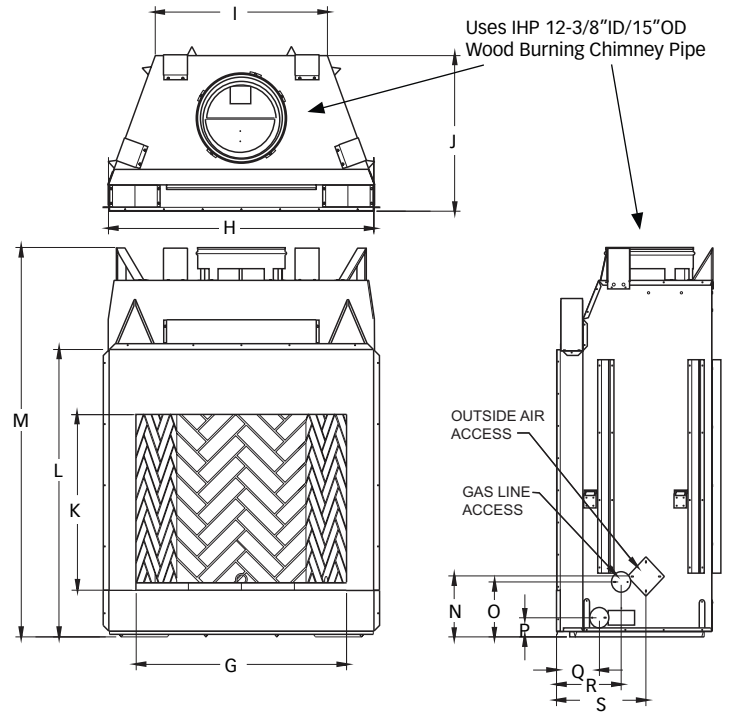

CORNER FRAMING SPECIFICATIONS

	WRE6036	WRT6042	WRT6050
D	45-1/4"	51-1/4"	59-1/4"
E	86-1/2"	92"	100"
F	61"	65"	71"

APPLIANCE SPECIFICATIONS

	WRE6036	WRE6042	WRE6050
G	36"	42"	50"
H	45-1/8"	51-1/8"	59"
I	29"	30-1/2"	38-1/2"
J	26-5/8"	29"	28-1/2"
K	30"	30"	30"
L	49"	49"	49"
M	67"	67"	67"
N	10-1/2"	10-1/2"	10-1/2"
O	9-1/2"	9-1/2"	9-1/2"
P	3-1/2"	3-1/2"	3-1/2"
Q	7-1/4"	8-1/2"	8-1/2"
R	11"	13"	13"
S	15-1/4"	17"	17"