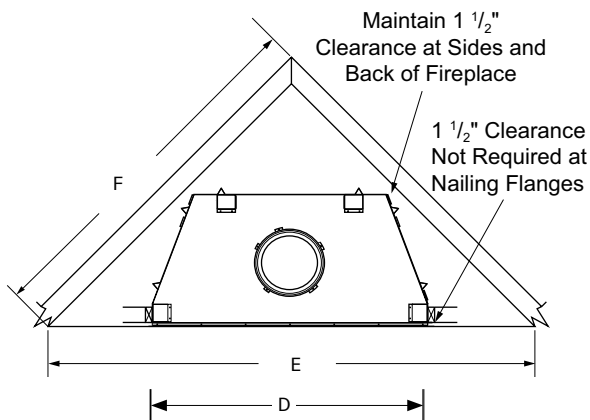

OPTIONS

Glass Doors

Bi-fold glass doors in black trim finish

Gas Log Sets

Mossy Oak OD

Giant Timbers OD

FLAT WALL FRAMING SPECIFICATIONS

	WRE6036	WRE6042	WRE6050
A	67-1/8"	67-1/8"	67-1/8"
B	45-1/4"	51-1/4"	59-1/8"
C	28-1/4"	30-1/8"	30-1/8"

CORNER FRAMING SPECIFICATIONS

	WRE6036	WRT6042	WRT6050
D	45-1/4"	51-1/4"	59-1/4"
E	86-1/2"	92"	100"
F	61"	65"	71"

APPLIANCE SPECIFICATIONS

	WRE6036	WRE6042	WRE6050
G	36"	42"	50"
H	45-1/8"	51-1/8"	59"
I	29"	30-1/2"	38-1/2"
J	26-5/8"	29"	28-1/2"
K	30"	30"	30"
L	49"	49"	49"
M	67"	67"	67"
N	10-1/2"	10-1/2"	10-1/2"
O	9-1/2"	9-1/2"	9-1/2"
P	3-1/2"	3-1/2"	3-1/2"
Q	7-1/4"	8-1/2"	8-1/2"
R	11"	13"	13"
S	15-1/4"	17"	17"