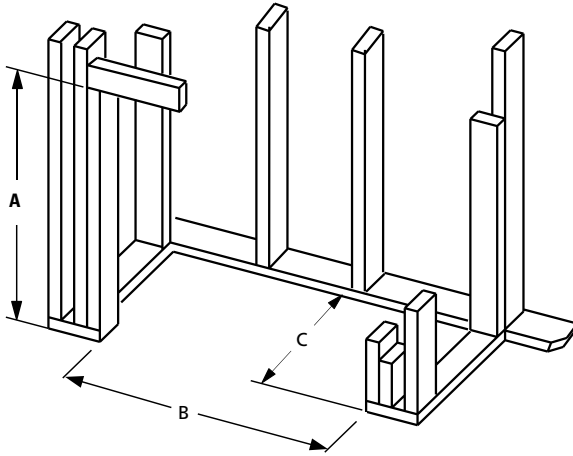

FEATURED WRE4542 fireplace with White Herringbone Refractory Panels

EXCLUSIVE FEATURES

- 🔥 Available in 36", 42" and 50" models
- 🔥 Massive smoke dome with no visible smoke shelf for reliable operation
- 🔥 Fully insulated firebox for increased performance in colder climates
- 🔥 Refractory panels in two patterns with integrated ash lip
- 🔥 Heavy duty stainless steel log grate
- 🔥 Easy access damper control
- 🔥 Includes stainless steel mesh fire screens
- 🔥 Dual (left hand/right hand) outside air kits available for maximum performance
- 🔥 Stainless steel construction for long lasting outdoor use
- 🔥 Uses IHP 12 DM (1700°) double wall air cooled wood burning chimney
- 🔥 Uses IHP 12 HT (2100°) heavy gauge double wall air cooled wood burning chimney, recommended for cold climates (required for Canada)
- 🔥 20 year limited warranty

WRT4542 fireplace and its large heavy duty log grate and rugged forged andirons

INTERIOR

(Required)

Choose from stacked or herringbone patterns.

White Stacked

White Herringbone

GLASS DOORS

(Optional)

Black

Bi-fold tempered glass doors are expertly crafted.

FLAT WALL FRAMING SPECIFICATIONS

	WRE4536	WRE4542	WRE4550
A	67-1/8"	67-1/8"	67-1/8"
B	45-1/4"	51-1/4"	59-1/4"
C	28-1/4"	30-1/8"	30-1/8"

CORNER FRAMING SPECIFICATIONS

	WRE4536	WRE4542	WRE4550
D	45-1/4"	51-1/4"	59-1/4"
E	86-1/2"	92"	100"
F	61"	65"	71"

APPLIANCE SPECIFICATIONS

	WRE4536	WRE4542	WRE4550
G	36"	42"	50"
H	45-1/8"	51-1/8"	59"
I	29"	30-1/2"	38-1/2"
J	26-5/8"	29"	28-1/2"
K	30"	30"	30"
L	49"	49"	49"
M	67"	67"	67"
N	10-1/2"	10-1/2"	10-1/2"
O	9-1/2"	9-1/2"	9-1/2"
P	3-1/2"	3-1/2"	3-1/2"
Q	7-1/4"	8-1/2"	8-1/2"
R	11"	13"	13"
S	15-1/4"	17"	17"