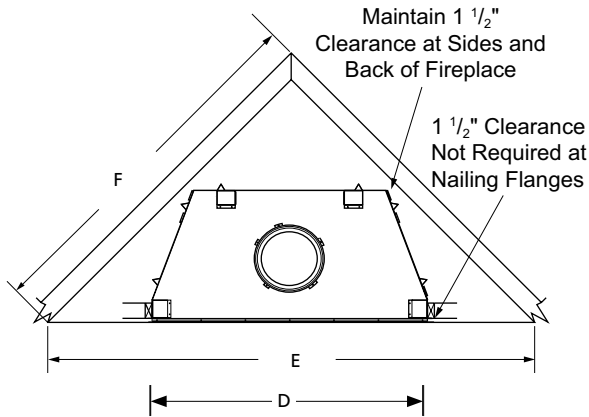

Black

Bi-fold tempered glass doors are expertly crafted.

FLAT WALL FRAMING SPECIFICATIONS

	WRE4536	WRE4542	WRE4550
A	67-1/8"	67-1/8"	67-1/8"
B	45-1/4"	51-1/4"	59-1/4"
C	28-1/4"	30-1/8"	30-1/8"

CORNER FRAMING SPECIFICATIONS

	WRE4536	WRE4542	WRE4550
D	45-1/4"	51-1/4"	59-1/4"
E	86-1/2"	92"	100"
F	61"	65"	71"

APPLIANCE SPECIFICATIONS

	WRE4536	WRE4542	WRE4550
G	36"	42"	50"
H	45-1/8"	51-1/8"	59"
I	29"	30-1/2"	38-1/2"
J	26-5/8"	29"	28-1/2"
K	30"	30"	30"
L	49"	49"	49"
M	67"	67"	67"
N	10-1/2"	10-1/2"	10-1/2"
O	9-1/2"	9-1/2"	9-1/2"
P	3-1/2"	3-1/2"	3-1/2"
Q	7-1/4"	8-1/2"	8-1/2"
R	11"	13"	13"
S	15-1/4"	17"	17"