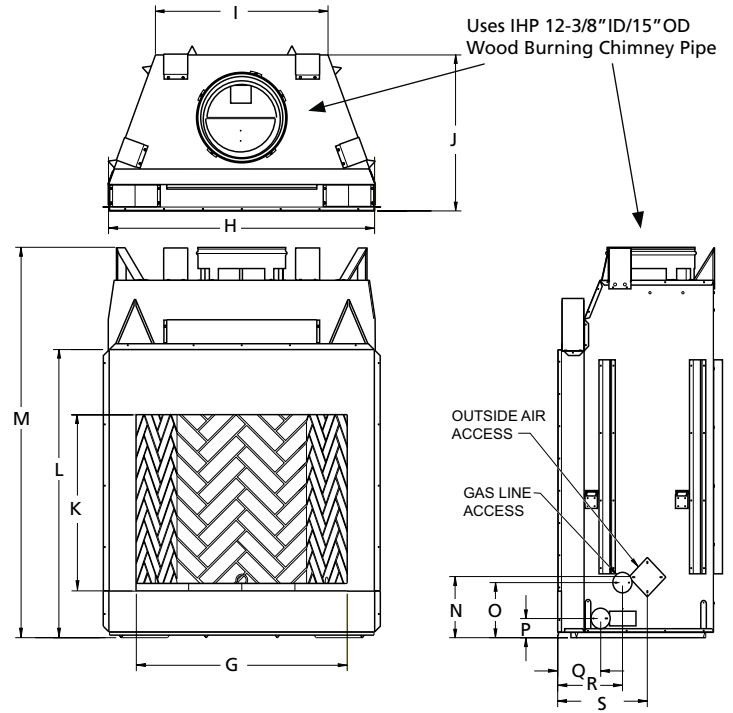

Black

Bi-fold tempered glass doors are expertly crafted.

FLAT WALL FRAMING SPECIFICATIONS

	WRE4536	WRE4542	WRE4550
A	67-1/8"	67-1/8"	67-1/8"
B	45-1/4"	51-1/4"	59-1/4"
C	28-1/4"	30-1/8"	30-1/8"

CORNER FRAMING SPECIFICATIONS

	WRE4536	WRE4542	WRE4550
D	45-1/4"	51-1/4"	59-1/4"
E	86-1/2"	92"	100"
F	61"	65"	71"

APPLIANCE SPECIFICATIONS

	WRE4536	WRE4542	WRE4550
G	36"	42"	50"
H	45-1/8"	51-1/8"	59"
I	29"	30-1/2"	38-1/2"
J	26-5/8"	29"	28-1/2"
K	30"	30"	30"
L	49"	49"	49"
M	67"	67"	67"
N	10-1/2"	10-1/2"	10-1/2"
O	9-1/2"	9-1/2"	9-1/2"
P	3-1/2"	3-1/2"	3-1/2"
Q	7-1/4"	8-1/2"	8-1/2"
R	11"	13"	13"
S	15-1/4"	17"	17"