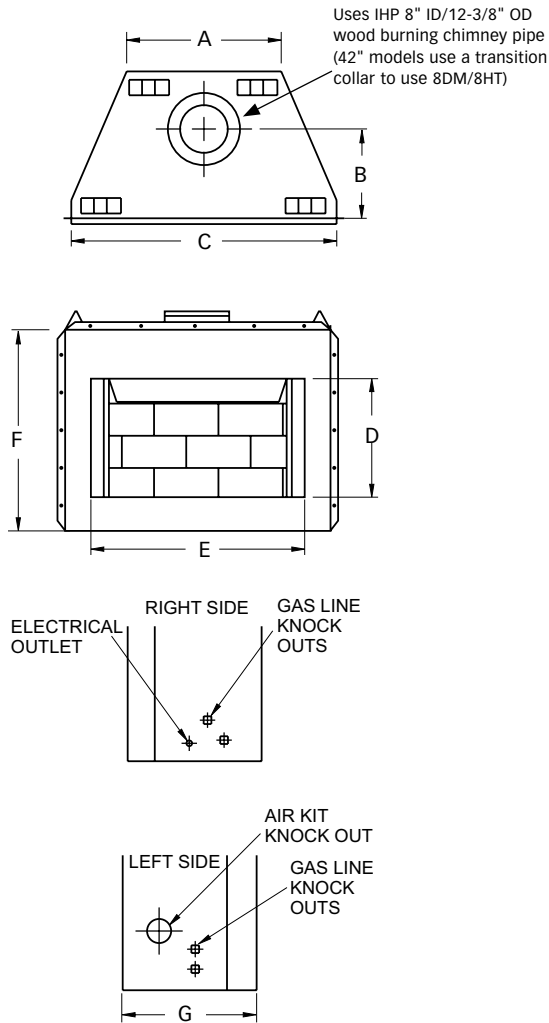

APPLIANCE SPECIFICATIONS

IMPORTANT NOTES:

As with any fireplace, this appliance is extremely hot during operation. Read and understand all operating instructions before using this appliance. For further information, consult your dealer.

Local conditions, such as elevation, wind, vent configuration and choice of fuel will affect overall appearance of the fire and heating performance. Performance can also vary with home design and insulation, climate, condition and type of fuel used, appliance location, burn rate, accessories chosen, chimney installation and how the appliance is operated.

Diagrams, illustrations and photographs are not to scale—consult installation instructions. Product designs, materials, dimensions, specifications, colors and prices are subject to change or discontinuance without notice.