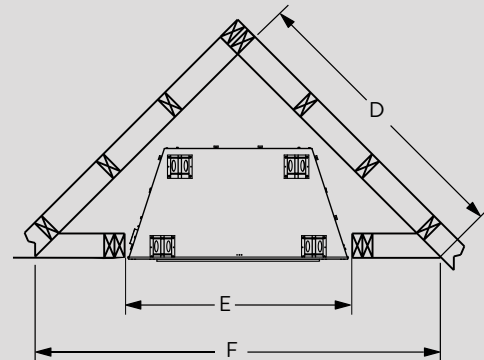

astria
FIREPLACES®

© 2026 Innovative Hearth Products
785480M 03/26

FRAMING SPECIFICATIONS

| | VENETIAN 36 | VENETIAN 42 | VENETIAN 50 |
|---|-------------|-------------|-------------|
| A | 54-5/8" | 54-5/8" | 54-5/8" |
| B | 45-3/8" | 51-3/8" | 59-3/8" |
| C | 28-1/4" | 30-1/8" | 30-1/8" |

CORNER FRAMING SPECIFICATIONS

| | VENETIAN 36 | VENETIAN 42 | VENETIAN 50 |
|---|-------------|-------------|-------------|
| D | 61" | 65" | 71" |
| E | 45-3/8" | 51-3/8" | 59-3/8" |
| F | 86-1/2" | 92" | 100" |