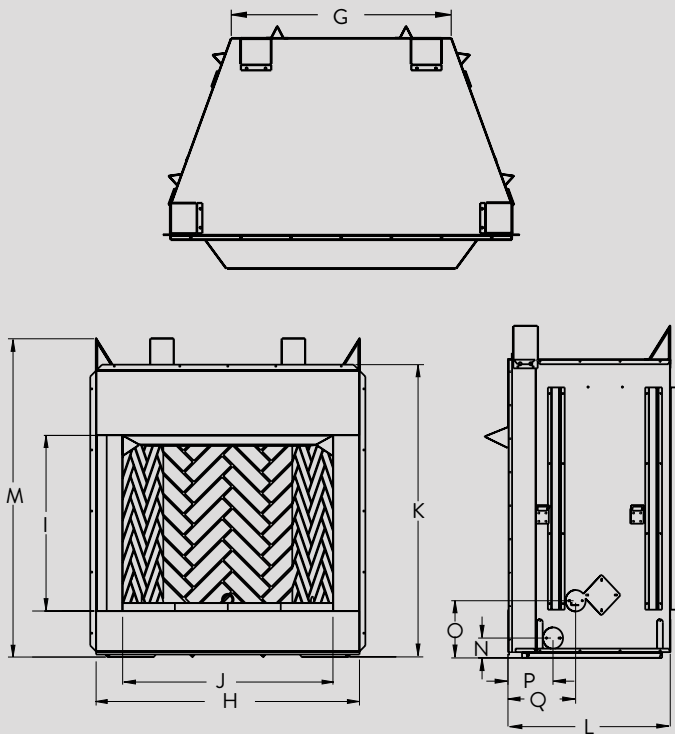

APPLIANCE SPECIFICATIONS

| | VENETIAN 36 | VENETIAN 42 | VENETIAN 50 |
|---|-------------|-------------|-------------|
| G | 29" | 30-5/16" | 38-5/16" |
| H | 45-1/8" | 51-1/8" | 59" |
| I | 30" | 30" | 30" |
| J | 36" | 42" | 50" |
| K | 49" | 49" | 49" |
| L | 28" | 30" | 30" |
| M | 54-1/2" | 54-1/2" | 54-1/2" |
| N | 3-5/16" | 3-5/16" | 3-5/16" |
| O | 9-7/16" | 9-7/16" | 9-7/16" |
| P | 7-3/8" | 8-3/4" | 8-3/4" |
| Q | 11-1/8" | 13" | 13" |