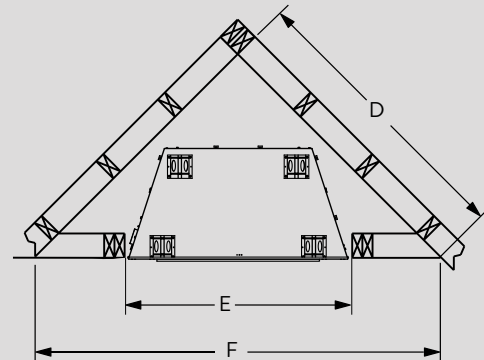

astria
FIREPLACES®

© 2022 Innovative Hearth Products
785480M 07/22

FRAMING SPECIFICATIONS

| | VENETIAN 36 | VENETIAN 42 | VENETIAN 50 |
|---|-------------|-------------|-------------|
| A | 54-5/8" | 54-5/8" | 54-5/8" |
| B | 45-3/8" | 51-3/8" | 59-3/8" |
| C | 28-1/4" | 30-1/8" | 30-1/8" |

CORNER FRAMING SPECIFICATIONS

| | VENETIAN 36 | VENETIAN 42 | VENETIAN 50 |
|---|-------------|-------------|-------------|
| D | 61" | 65" | 71" |
| E | 45-3/8" | 51-3/8" | 59-3/8" |
| F | 86-1/2" | 92" | 100" |