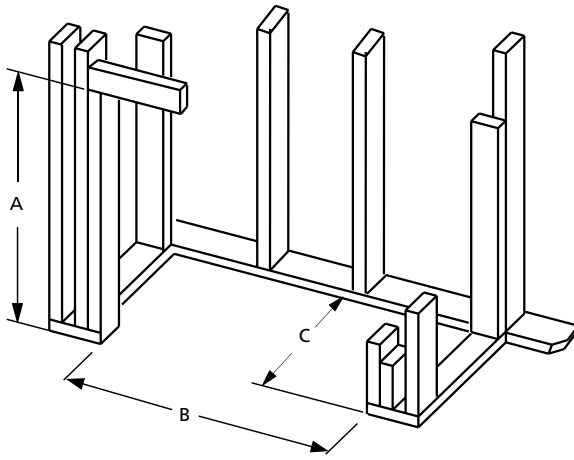

FLAT WALL FRAMING SPECIFICATIONS

	VRE6036	VRE6042	VRE6050
A	54-5/8"	54-5/8"	54-5/8"
B	45-3/8"	51-3/8"	59-1/4"
C	28-1/4"	30-1/8"	30-1/8"