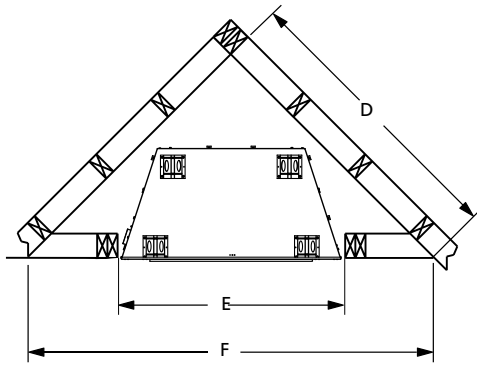

CORNER FRAMING SPECIFICATIONS

	VRE6036	VRE6042	VRE6050
D	61"	65"	71"
E	45-3/8"	51-3/8"	59-3/8"
F	86-1/2"	92"	100"