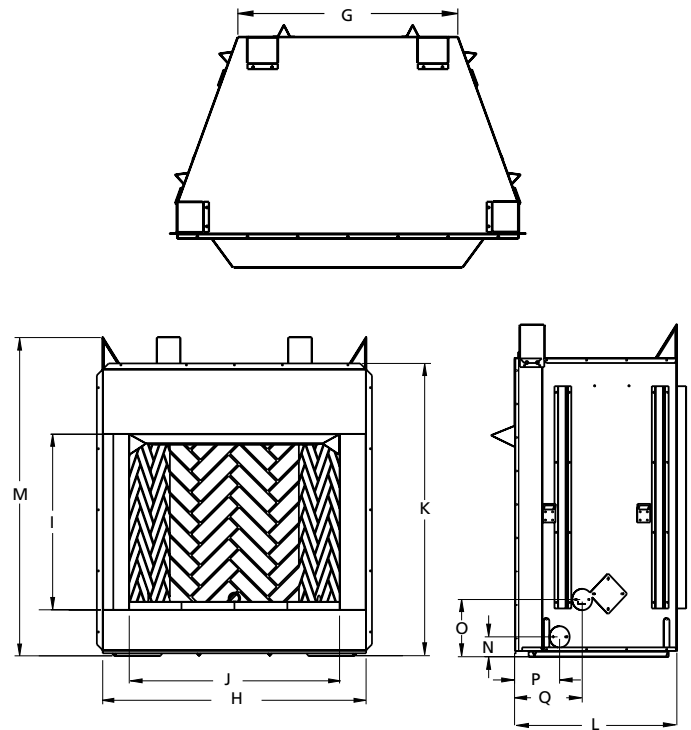

Ivory Split Stacked

Visit Superiorfireplaces.us.com to see the complete selection of vent-free gas logs that are available to complement this firebox.

FLAT WALL FRAMING SPECIFICATIONS

	VRE6036	VRE6042	VRE6050
A	54-5/8"	54-5/8"	54-5/8"
B	45-3/8"	51-3/8"	59-1/4"
C	28-1/4"	30-1/8"	30-1/8"

CORNER FRAMING SPECIFICATIONS

	VRE6036	VRE6042	VRE6050
D	61"	65"	71"
E	45-3/8"	51-3/8"	59-3/8"
F	86-1/2"	92"	100"

APPLIANCE SPECIFICATIONS

	VRE6036	VRE6042	VRE6050
G	29"	30-5/16"	38-5/16"
H	45-1/8"	51-1/8"	59"
I	30"	30"	30"
J	36"	42"	50"
K	49"	49"	49"
L	28"	30"	28-1/2"
M	54-1/2"	54-1/2"	54-1/2"
N	3-5/16"	3-5/16"	3-5/16"
O	9-7/16"	9-7/16"	9-7/16"
P	7-3/8"	8-3/4"	8-3/4"
Q	11-1/8"	13"	13"