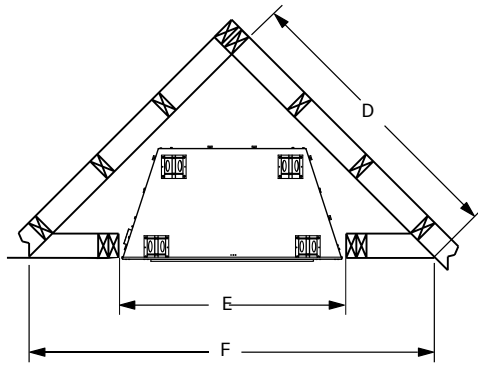

CORNER FRAMING SPECIFICATIONS

	VRE6036	VRE6042	VRE6050
D	61"	65"	71"
E	45-3/8"	51-3/8"	59-3/8"
F	86-1/2"	92"	100"