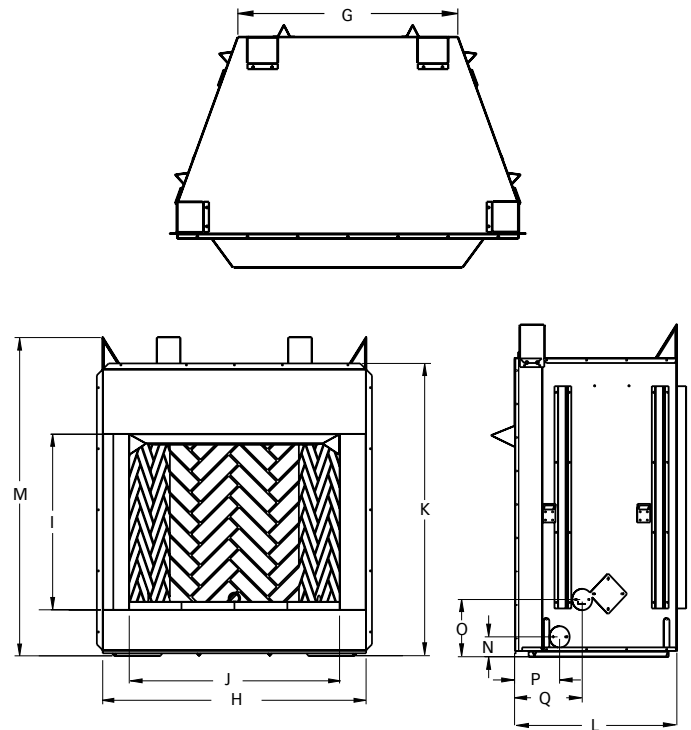

## FLAT WALL FRAMING SPECIFICATIONS

	VRE6036	VRE6042	VRE6050
A	54-5/8"	54-5/8"	54-5/8"
B	45-3/8"	51-3/8"	59-1/4"
C	28-1/4"	30-1/8"	30-1/8"

## APPLIANCE SPECIFICATIONS

	VRE6036	VRE6042	VRE6050
G	29"	30-5/16"	38-5/16"
H	45-1/8"	51-1/8"	59"
I	30"	30"	30"
J	36"	42"	50"
K	49"	49"	49"
L	28"	30"	28-1/2"
M	54-1/2"	54-1/2"	54-1/2"
N	3-5/16"	3-5/16"	3-5/16"
O	9-7/16"	9-7/16"	9-7/16"
P	7-3/8"	8-3/4"	8-3/4"
Q	11-1/8"	13"	13"