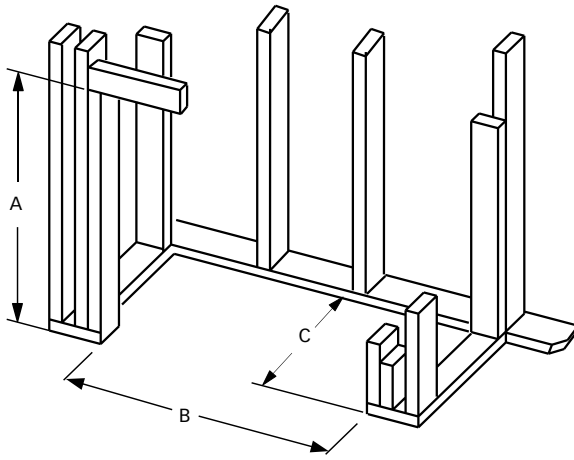

## FLAT WALL FRAMING SPECIFICATIONS

	VRE6036	VRE6042	VRE6050
A	54-5/8"	54-5/8"	54-5/8"
B	45-3/8"	51-3/8"	59-1/4"
C	28-1/4"	30-1/8"	30-1/8"