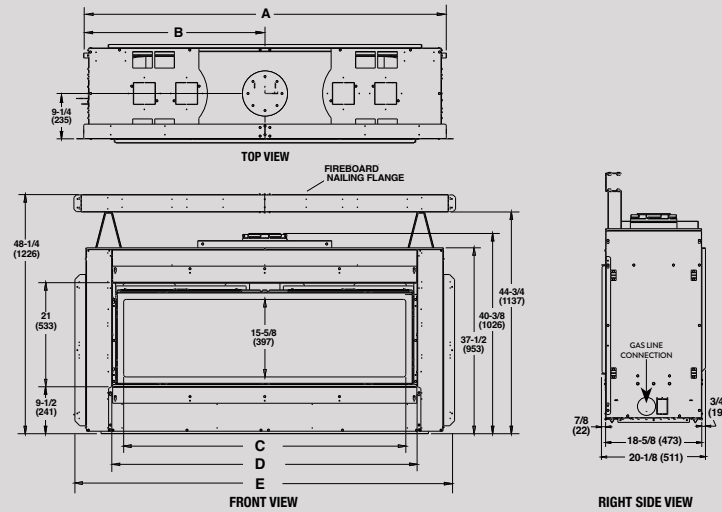

ALLUME DLX / ALLUME DIMENSIONS

Models	A	B	C	D	E
48"	54-1/4"	27-1/8"	46"	50-3/8"	57-7/16"
60"	74"	37"	56-5/8"	61-1/2"	76-5/8"
72"	86"	43"	68-5/8"	73-1/2"	88-5/8"
84"	98"	49"	80-5/8"	85-1/2"	100-5/8"

Refer to Installation Manual for all required clearances to combustibles.

IMPORTANT NOTES:

As with any fireplace, this appliance is extremely hot during operation. Read and understand all operating instructions before using this appliance. For further information, consult your dealer.

Local conditions, such as elevation and choice of fuel will affect overall appearance of the fire and heating performance. Performance can also vary with home design and insulation, ceiling height, accessories chosen and appliance location.

Diagrams, illustrations and photographs are not to scale — consult installation instructions. Product designs, materials, dimensions, specifications, colors and prices are subject to change or discontinuance without notice.