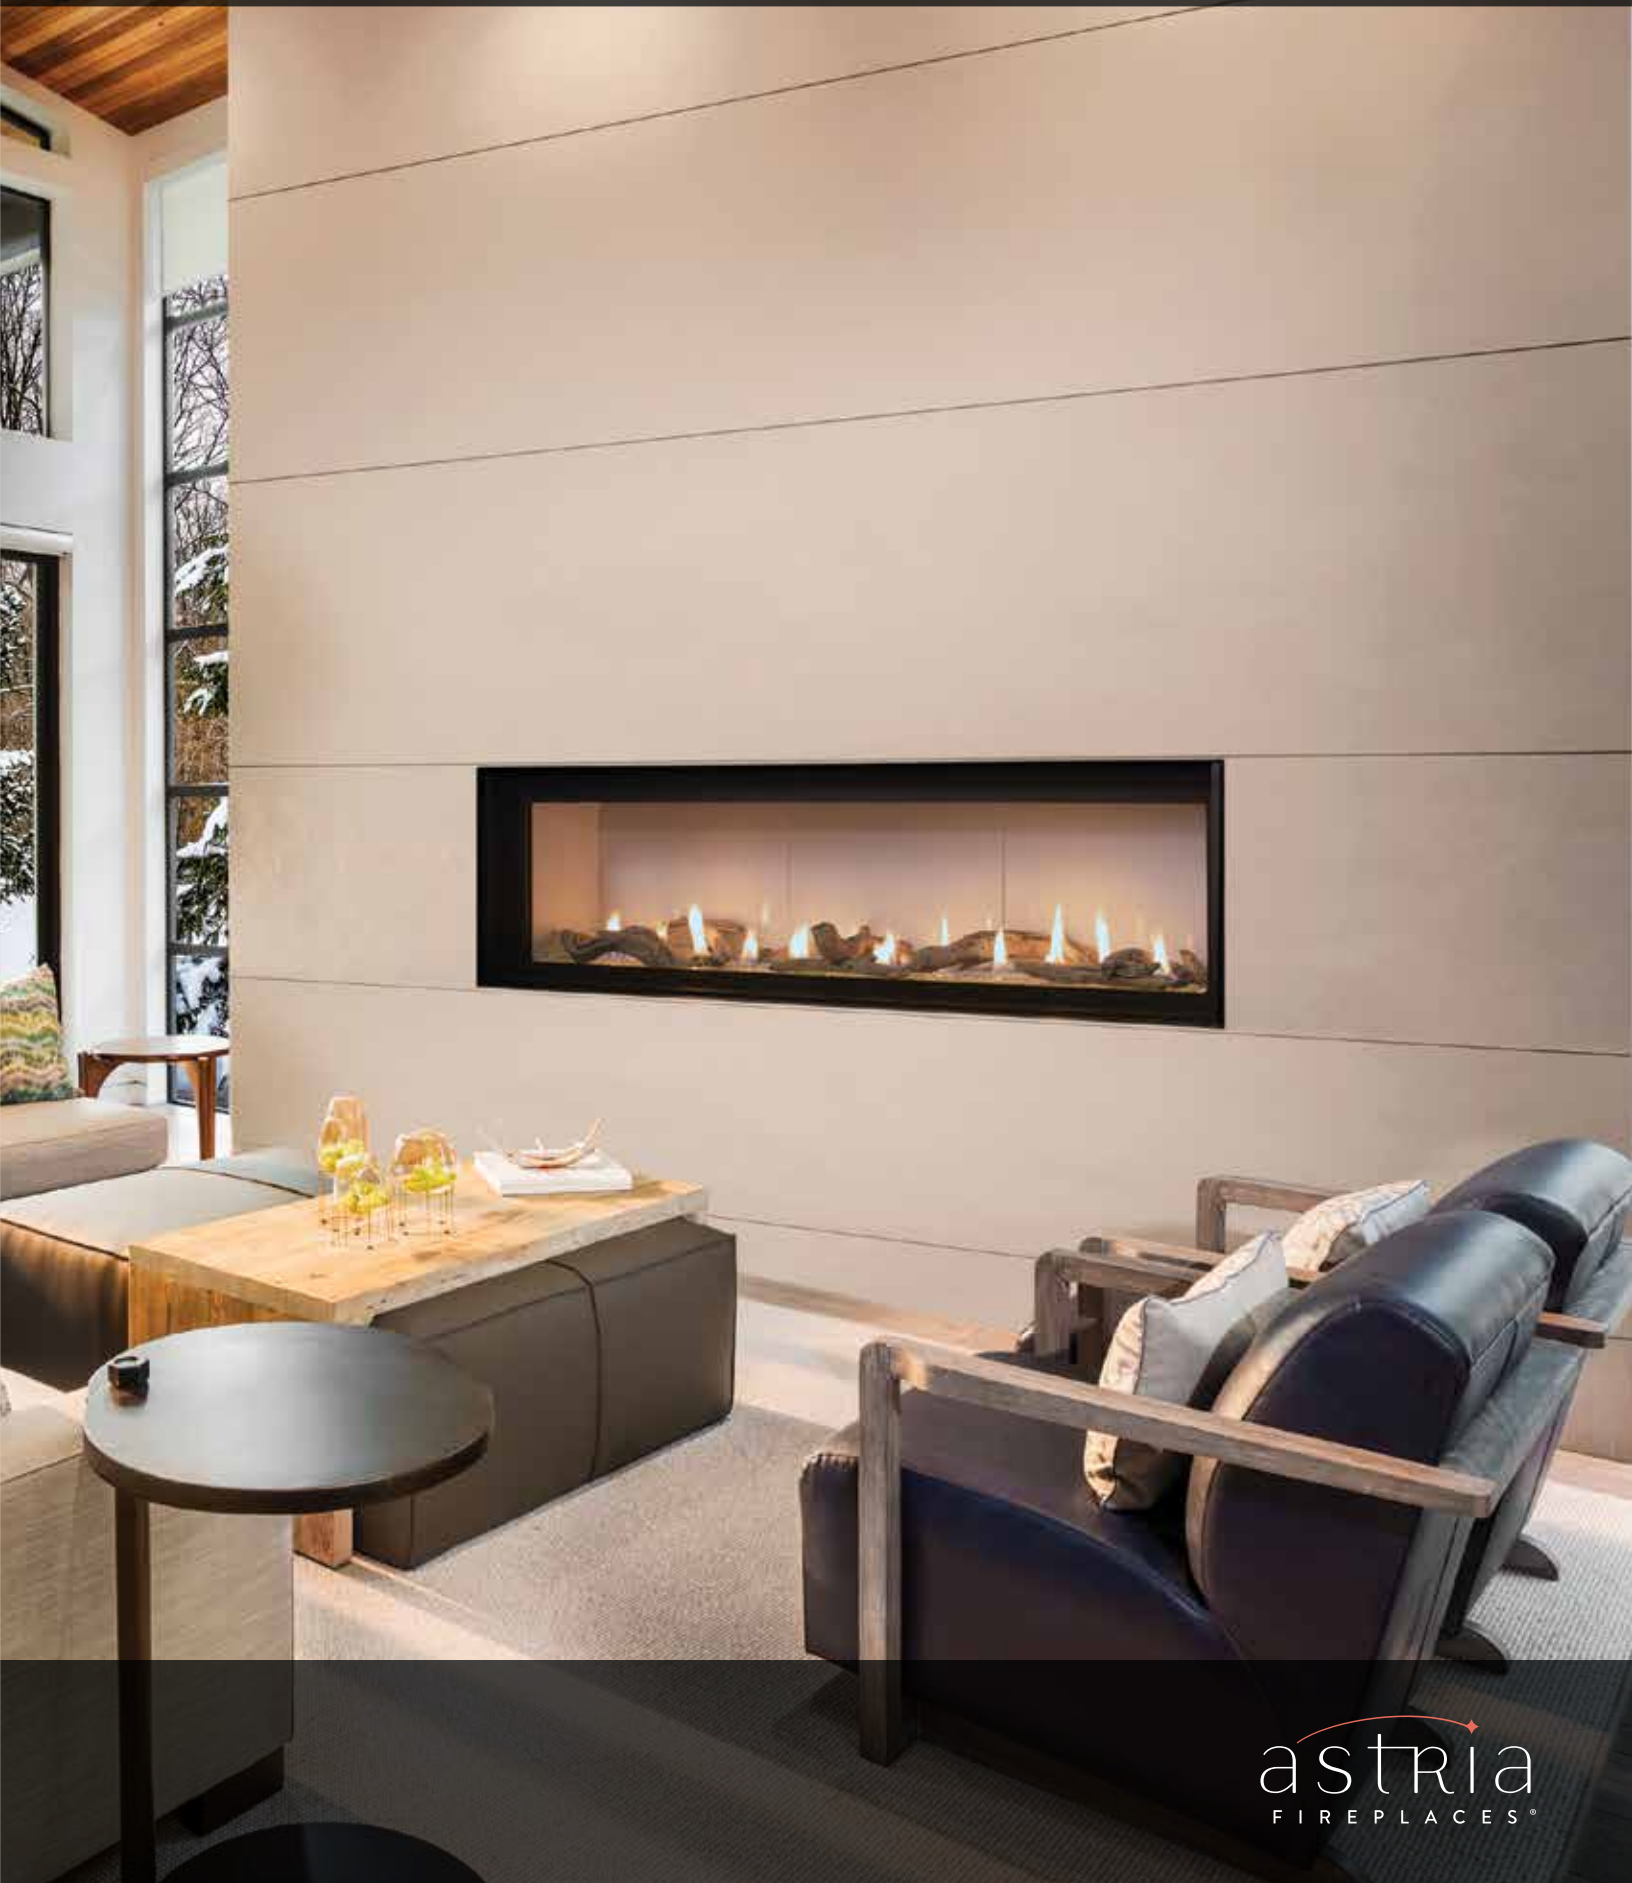

ALLUME / ALLUME DLX

LINEAR DIRECT VENT GAS FIREPLACES