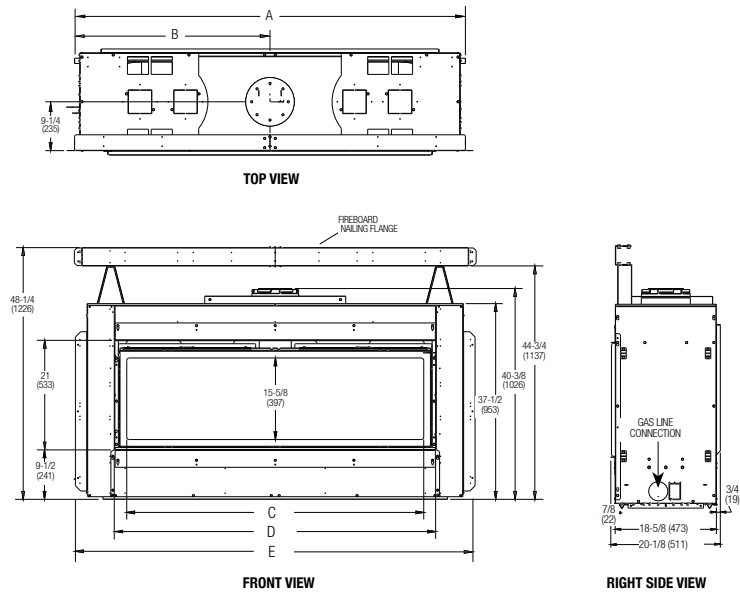

APPLIANCE SPECIFICATIONS

48" MODEL

60", 72", & 84" MODELS

DRL 4000 SERIES DIMENSIONS

Models	A	B	C	D	E
48"	54-1/4"	27-1/8"	46"	50-3/8"	57-7/16"
60"	74"	37"	56-5/8"	61-1/2"	76-5/8"
72"	86"	43"	68-5/8"	73-1/2"	88-5/8"
84"	98"	49"	80-5/8"	85-1/2"	100-5/8"