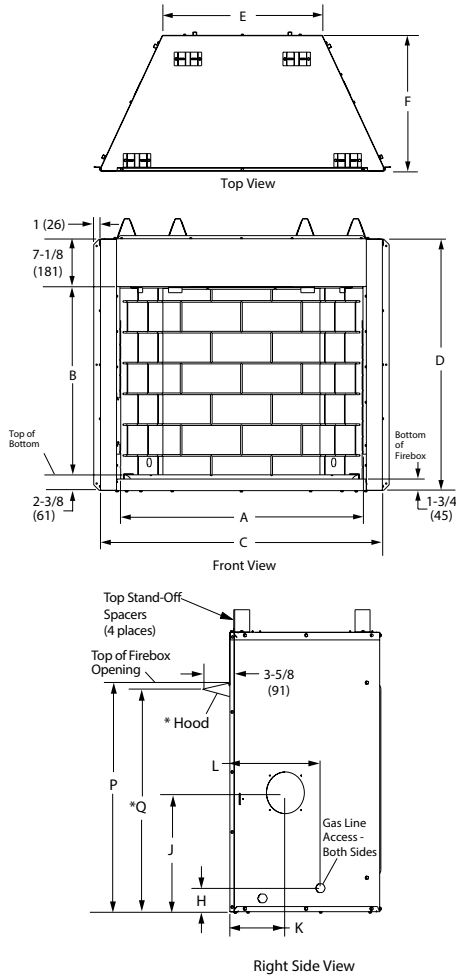

FEATURES

- 🔥 Available in 32", 36" and 42" models.
- 🔥 28" tall and full width refractory opening on all models
- 🔥 Low to the floor masonry design for a cleaner, more traditional look.
- 🔥 Realistic refractory brick liner available in stacked or herringbone pattern.
- 🔥 Mesh draw screens for a more realistic appearance.
- 🔥 Radiant smooth-faced design with durable black powder-coat finish.
- 🔥 Includes required heat deflection hood.
- 🔥 Select from a variety of compatible vent-free log sets and controls (sold separately)
- 🔥 Optional outside air kit available.
- 🔥 20 year limited warranty.

Crescent Hill HD

Golden Oak

Boulder Mountain

Rugged Stack

Wild Timber

APPLIANCE SPECIFICATIONS

FRAMING SPECIFICATIONS

	VRT3232	VRT3236	VRT3242
A	38-1/4"	42-1/4"	48-1/4"
B	40-1/4"	40-1/4"	40-1/4"
C	20-1/2"	20-1/2"	20-1/2"

CORNER INSTALLATION

INTERIOR FIREBOX DIMENSIONS*

	VRT3232	VRT3236	VRT3242
FRONT WIDTH	31"	35"	41"
REAR WIDTH	19-1/4"	23-1/4"	29-1/4"
DEPTH	19-5/8"	19-5/8"	19-5/8"
HEIGHT	27-7/8"	27-7/8"	27-7/8"

* To assist with compatible log size selection