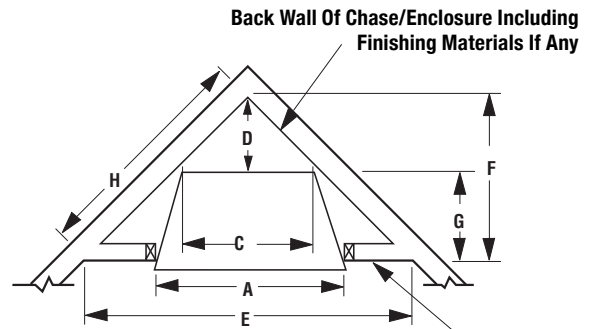

CORNER INSTALLATION

INTERIOR FIREBOX DIMENSIONS*

	VRT3232	VRT3236	VRT3242
FRONT WIDTH	31"	35"	41"
REAR WIDTH	19-1/4"	23-1/4"	29-1/4"
DEPTH	19-5/8"	19-5/8"	19-5/8"
HEIGHT	27-7/8"	27-7/8"	27-7/8"

* To assist with compatible log size selection

IMPORTANT NOTES:

As with any fireplace, this appliance is extremely hot during operation. Read and understand all operating instructions before using this appliance. For further information, consult your dealer.

Local conditions, such as elevation and choice of fuel will affect overall appearance of the fire and heating performance. Performance can also vary with home design and insulation, ceiling height, accessories chosen and appliance location.

Diagrams, illustrations and photographs are not to scale — consult installation instructions. Product designs, materials, dimensions, specifications, colors and prices are subject to change or discontinuance without notice.

© 2022 Innovative Hearth Products

785720M 07/22

Visit us online
SuperiorFireplaces.us.com