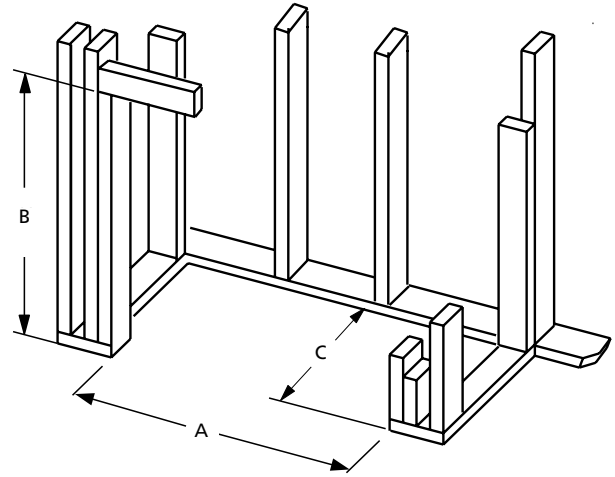

Crescent Hill HD

Golden Oak

Boulder Mountain

Rugged Stack

Wild Timber

APPLIANCE SPECIFICATIONS

FRAMING SPECIFICATIONS

	VRT3232	VRT3236	VRT3242
A	38-1/4"	42-1/4"	48-1/4"
B	40-1/4"	40-1/4"	40-1/4"
C	20-1/2"	20-1/2"	20-1/2"

CORNER INSTALLATION

INTERIOR FIREBOX DIMENSIONS*

	VRT3232	VRT3236	VRT3242
FRONT WIDTH	31"	35"	41"
REAR WIDTH	19-1/4"	23-1/4"	29-1/4"
DEPTH	19-5/8"	19-5/8"	19-5/8"
HEIGHT	27-7/8"	27-7/8"	27-7/8"

* To assist with compatible log size selection