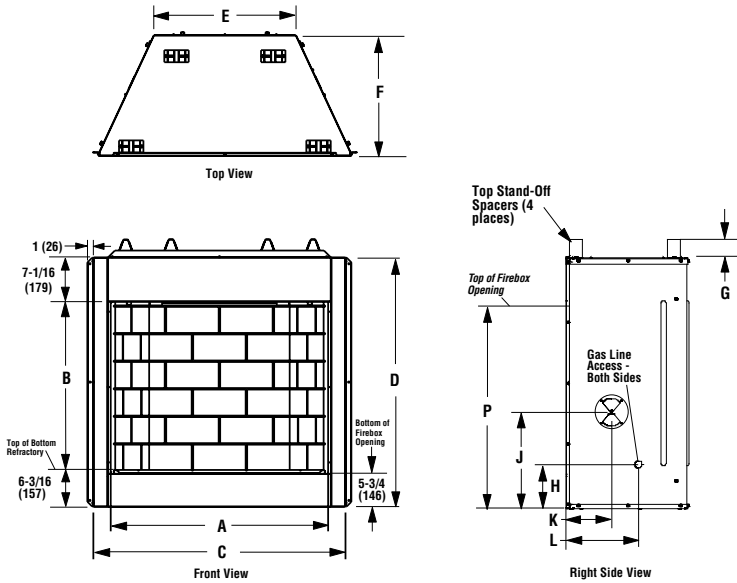

APPLIANCE SPECIFICATIONS

VRE4236

VRE4242

	VRE4236	VRE4242
A	36"	42"
B	28"	28"
C	41-3/4"	47-3/4"
D	41-1/4"	41-1/4"
E	23-1/2"	29-1/2"
F	20"	20"
G	3"	3"
H	8-3/8"	8-3/8"
J	15-7/8"	15-7/8"
K	7-1/2"	7-1/2"
L	12"	12"
M	1-3/8"	1-3/8"
N	5-1/2"	5-1/2"
P	34-3/8"	34-3/8"

FRAMING SPECIFICATIONS

	VRE4236	VRE4242
A	42-3/4"	48-3/4"
B	46-1/2"	46-1/2"
C	20-1/2"	20-1/2"