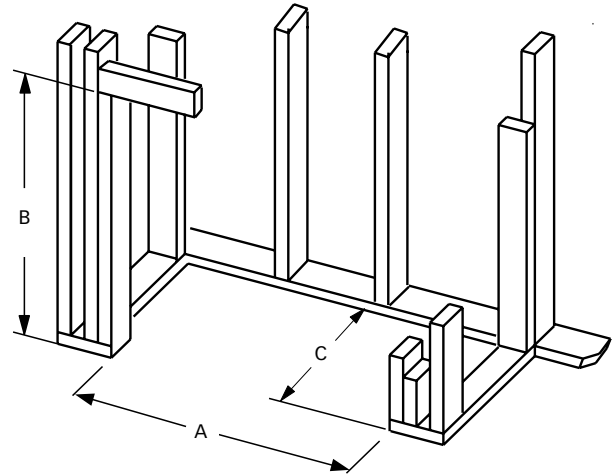

INTERIOR FIREBOX DIMENSIONS*

	VRE4236	VRE4242
FRONT WIDTH	35"	41"
REAR WIDTH	23-1/4"	29-1/4"
DEPTH	17-3/8"	17-3/8"
HEIGHT	28"	28"

* To assist with compatible log size selection

On the Cover: VRE4236 shown with Stacked Refractory Liner and Optional Brushed Stainless Steel Hood

IMPORTANT NOTES:

As with any fireplace, this appliance is extremely hot during operation. Read and understand all operating instructions before using this appliance. For further information, consult your dealer.

Local conditions, such as elevation and choice of fuel will affect overall appearance of the fire and heating performance. Performance can also vary with home design and insulation, ceiling height, accessories chosen and appliance location.

Diagrams, illustrations and photographs are not to scale — consult installation instructions. Product designs, materials, dimensions, specifications, colors and prices are subject to change or discontinuance without notice.

© 2026 Innovative Hearth Products

785723M 05/26

Visit us online
SuperiorFireplaces.us.com

Report #F14-168