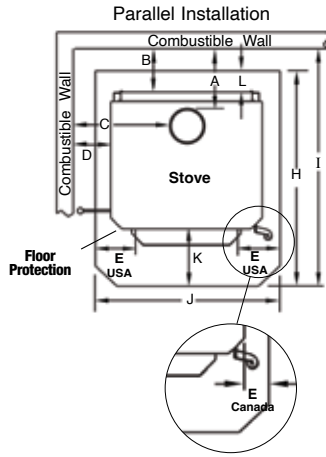

## FEATURES

- 🔥 Large rectangular door provides an expansive view of the burning fire.
- 🔥 Ceramic glass for extra strength and optimum heat transfer.
- 🔥 Unique, integral air wash system keeps the glass clean and clear for a wide-open view of the fire.
- 🔥 Precision-cut, heavy-gauge steel provides dependable, long-lasting operation.
- 🔥 High-density firebrick retains heat longer, resulting in increased efficiency.
- 🔥 One-touch control ensures easy operation and comfort.
- 🔥 Standard black pedestal base included.
- 🔥 Optional 150-CFM blower with Dial-A-Temp speed control.
- 🔥 EPA 2020 approved.
- 🔥 20 year limited warranty

## STOVE CLEARANCES

	WXS2016				WXS2021			
	U.S. Single-Wall Connector	U.S. Double-Wall Connector	Canada Single-Wall Connector	Canada Double-Wall Connector	U.S. Single-Wall Connector	U.S. Double-Wall Connector	Canada Single-Wall Connector	Canada Double-Wall Connector
A	16"	10"	19"	13"	14-1/4"	12"	14-1/4"	12"
B	14"	8"	14"	8"	11-1/2"	9-1/8"	11-1/2"	9-1/8"
C	21"	18"	24"	21"	23"	19-1/2"	23"	19-1/2"
D	12-1/2"	9-1/2"	12-1/2"	9-1/2"	13-3/8"	9-5/8"	13-3/8"	9-5/8"
E	8"	8"	8"	8"	8"	8"	8"	8"
F	9-3/4"	5-1/2"	9-3/4"	5-1/2"	9"	6"	9"	6"
G	18"	13-1/2"	21"	16-1/2"	18"	15"	18"	15"
H	33-3/4"	33-3/4"	43-3/4"	43-3/4"	37-5/8"	37-5/8"	47-5/8"	47-5/8"
I	47-3/4"	41-3/4"	52-3/4"	46-3/4"	49"	46-3/4"	51"	48-3/4"
J	33-1/2"	33-1/2"	39-1/2"	39-1/2"	34-7/8"	34-7/8"	40-7/8"	40-7/8"
K	16"	16"	18"	18"	16"	16"	18"	18"
L	0"	0"	8"	8"	0"	0"	8"	8"
M	84"	72"	84"	72"	84"	84"	84"	84"
N	58-1/2"	52"	64-3/4"	58-1/2"	61-1/2"	57-1/2"	63-1/2"	59-1/2"