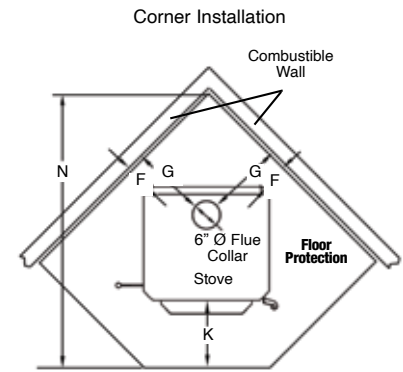

STOVE CLEARANCES