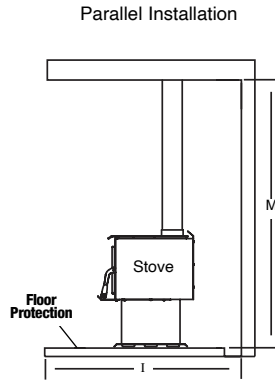

STOVE CLEARANCES