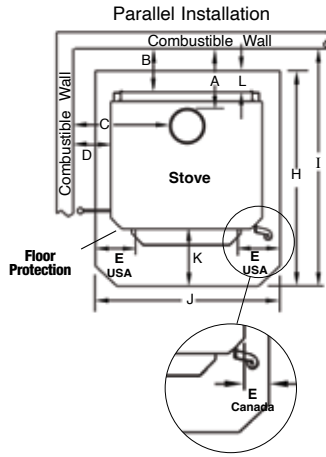

FEATURES

- 🔥 Large rectangular door provides an expansive view of the burning fire.
- 🔥 Ceramic glass for extra strength and optimum heat transfer.
- 🔥 Unique, integral air wash system keeps the glass clean and clear for a wide-open view of the fire.
- 🔥 Precision-cut, heavy-gauge steel provides dependable, long-lasting operation.
- 🔥 High-density firebrick retains heat longer, resulting in increased efficiency.
- 🔥 One-touch control ensures easy operation and comfort.
- 🔥 Standard black pedestal base included.
- 🔥 Optional 150-CFM blower with Dial-A-Temp speed control.
- 🔥 EPA 2020 approved.
- 🔥 20 year limited warranty

STOVE CLEARANCES

STOVE CLEARANCES

	WXS2016				WXS2021			
	U.S. Single-Wall Connector	U.S. Double-Wall Connector	Canada Single-Wall Connector	Canada Double-Wall Connector	U.S. Single-Wall Connector	U.S. Double-Wall Connector	Canada Single-Wall Connector	Canada Double-Wall Connector
A	14-1/4"	12"	14-1/4"	12"	14-1/4"	12"	14-1/4"	12"
B	11-5/8"	9-3/8"	11-5/8"	9-3/8"	11-1/2"	9-1/8"	11-1/2"	9-1/8"
C	22-1/2"	19"	22-1/2"	19"	23"	19-1/2"	23"	19-1/2"
D	13-3/16"	9-5/8"	13-3/16"	9-5/8"	13-3/8"	9-5/8"	13-3/8"	9-5/8"
E	8"	8"	8"	8"	8"	8"	8"	8"
F	9"	6"	9"	6"	9"	6"	9"	6"
G	18"	15"	18"	15"	18"	15"	18"	15"
H	37-7/16"	37-7/16"	47-7/16"	47-7/16"	37-5/8"	37-5/8"	47-5/8"	47-5/8"
I	49"	46-3/4"	51"	48-3/4"	49"	46-3/4"	51"	48-3/4"
J	34-3/4"	34-3/4"	40-7/8"	40-7/8"	34-7/8"	34-7/8"	40-7/8"	40-7/8"
K	16"	16"	18"	18"	16"	16"	18"	18"
L	0"	0"	8"	8"	0"	0"	8"	8"
M	96"	96"	96"	96"	84"	84"	84"	84"
N	61-1/2"	57-5/16"	63-1/2"	59-5/16"	61-1/2"	57-1/2"	63-1/2"	59-1/2"