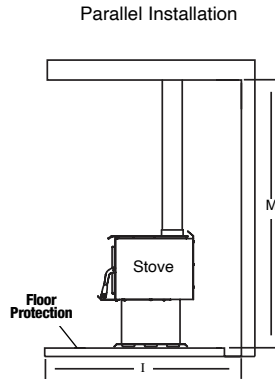

FEATURES

- 🔥 Large rectangular door provides an expansive view of the burning fire.
- 🔥 Ceramic glass for extra strength and optimum heat transfer.
- 🔥 Unique, integral air wash system keeps the glass clean and clear for a wide-open view of the fire.
- 🔥 Precision-cut, heavy-gauge steel provides dependable, long-lasting operation.
- 🔥 High-density firebrick retains heat longer, resulting in increased efficiency.
- 🔥 One-touch control ensures easy operation and comfort.
- 🔥 Standard black pedestal base included.
- 🔥 Optional 150-CFM blower with Dial-A-Temp speed control.
- 🔥 EPA 2020 approved.
- 🔥 20 year limited warranty

STOVE CLEARANCES

STOVE CLEARANCES

	WXS2016				WXS2021			
	U.S. Single-Wall Connector	U.S. Double-Wall Connector	Canada Single-Wall Connector	Canada Double-Wall Connector	U.S. Single-Wall Connector	U.S. Double-Wall Connector	Canada Single-Wall Connector	Canada Double-Wall Connector
A	14-1/4"	12"	14-1/4"	12"	14-1/4"	12"	14-1/4"	12"
B	11-5/8"	9-3/8"	11-5/8"	9-3/8"	11-1/2"	9-1/8"	11-1/2"	9-1/8"
C	22-1/2"	19"	22-1/2"	19"	23"	19-1/2"	23"	19-1/2"
D	13-3/16"	9-5/8"	13-3/16"	9-5/8"	13-3/8"	9-5/8"	13-3/8"	9-5/8"
E	8"	8"	8"	8"	8"	8"	8"	8"
F	9"	6"	9"	6"	9"	6"	9"	6"
G	18"	15"	18"	15"	18"	15"	18"	15"
H	37-7/16"	37-7/16"	47-7/16"	47-7/16"	37-5/8"	37-5/8"	47-5/8"	47-5/8"
I	49"	46-3/4"	51"	48-3/4"	49"	46-3/4"	51"	48-3/4"
J	34-3/4"	34-3/4"	40-7/8"	40-7/8"	34-7/8"	34-7/8"	40-7/8"	40-7/8"
K	16"	16"	18"	18"	16"	16"	18"	18"
L	0"	0"	8"	8"	0"	0"	8"	8"
M	96"	96"	96"	96"	84"	84"	84"	84"
N	61-1/2"	57-5/16"	63-1/2"	59-5/16"	61-1/2"	57-1/2"	63-1/2"	59-1/2"