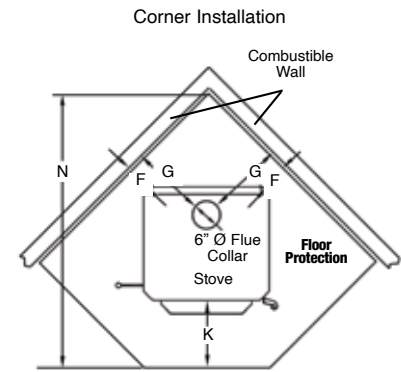

FEATURES

- 🔥 Large rectangular door provides an expansive view of the burning fire.
- 🔥 Ceramic glass for extra strength and optimum heat transfer.
- 🔥 Unique, integral air wash system keeps the glass clean and clear for a wide-open view of the fire.
- 🔥 Precision-cut, heavy-gauge steel provides dependable, long-lasting operation.
- 🔥 High-density firebrick retains heat longer, resulting in increased efficiency.
- 🔥 One-touch control ensures easy operation and comfort.
- 🔥 Standard black pedestal base included.
- 🔥 Optional 150-CFM blower with Dial-A-Temp speed control.
- 🔥 EPA 2020 approved.
- 🔥 20 year limited warranty

STOVE CLEARANCES

STOVE CLEARANCES

	WXS2016				WXS2021			
	U.S. Single-Wall Connector	U.S. Double-Wall Connector	Canada Single-Wall Connector	Canada Double-Wall Connector	U.S. Single-Wall Connector	U.S. Double-Wall Connector	Canada Single-Wall Connector	Canada Double-Wall Connector
A	14-1/4"	12"	14-1/4"	12"	14-1/4"	12"	14-1/4"	12"
B	11-5/8"	9-3/8"	11-5/8"	9-3/8"	11-1/2"	9-1/8"	11-1/2"	9-1/8"
C	22-1/2"	19"	22-1/2"	19"	23"	19-1/2"	23"	19-1/2"
D	13-3/16"	9-5/8"	13-3/16"	9-5/8"	13-3/8"	9-5/8"	13-3/8"	9-5/8"
E	8"	8"	8"	8"	8"	8"	8"	8"
F	9"	6"	9"	6"	9"	6"	9"	6"
G	18"	15"	18"	15"	18"	15"	18"	15"
H	37-7/16"	37-7/16"	47-7/16"	47-7/16"	37-5/8"	37-5/8"	47-5/8"	47-5/8"
I	49"	46-3/4"	51"	48-3/4"	49"	46-3/4"	51"	48-3/4"
J	34-3/4"	34-3/4"	40-7/8"	40-7/8"	34-7/8"	34-7/8"	40-7/8"	40-7/8"
K	16"	16"	18"	18"	16"	16"	18"	18"
L	0"	0"	8"	8"	0"	0"	8"	8"
M	96"	96"	96"	96"	84"	84"	84"	84"
N	61-1/2"	57-5/16"	63-1/2"	59-5/16"	61-1/2"	57-1/2"	63-1/2"	59-1/2"