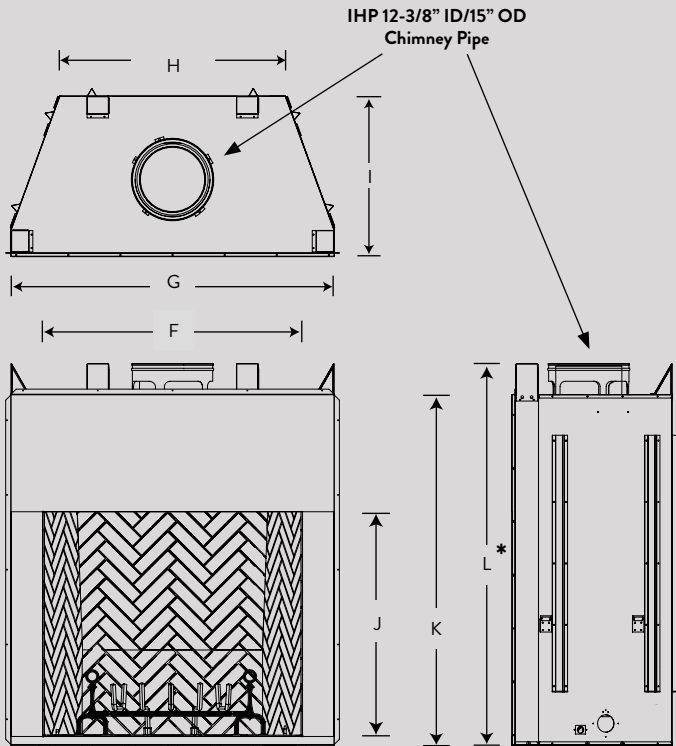

## APPLIANCE SPECIFICATIONS

**CITADEL 48**

F	48"
G	60-5/8"
H	42-3/8"
I	30"
J	42"
K	65-3/4"
L	71-1/2" * Add 4-3/4" for hearth spacer on combustible floors

**IMPORTANT NOTES:**

As with any heating appliance, fireplace or stove, this appliance is extremely hot during operation. Read and understand all operating instructions before using this appliance. For further information, consult your dealer.

## CORNER FRAMING SPECIFICATIONS

**CITADEL 48**

D	107-5/16"
E	78-7/8"

© 2026 Innovative Hearth Products  
785739M 03/26

Visit us online  
Astria.us.com