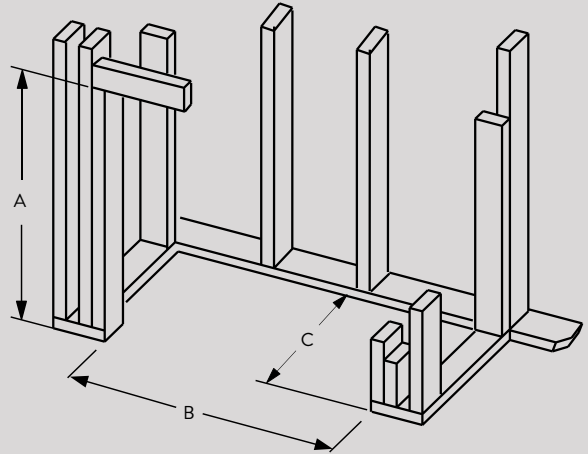

FLAT WALL FRAMING SPECIFICATIONS

CITADEL 48

A	76-3/8" with hearth spacers	71-1/2" with no spacers
B	60-7/8"	
C	31-5/8"