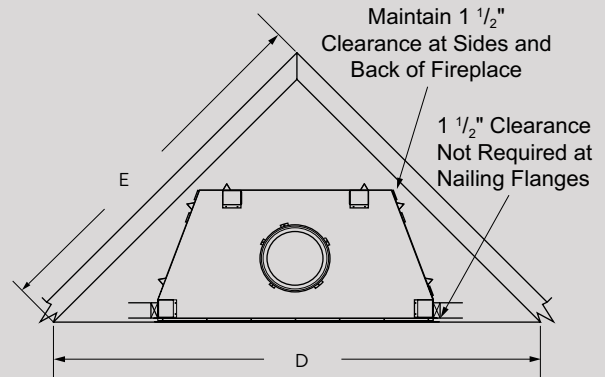

## APPLIANCE SPECIFICATIONS

**CITADEL 48**

F	48"
G	60-5/8"
H	42-3/8"
I	30"
J	42"
K	65-3/4"
L	71-1/2" * Add 4-3/4" for hearth spacer on combustible floors

**IMPORTANT NOTES:**

As with any heating appliance, fireplace or stove, this appliance is extremely hot during operation. Read and understand all operating instructions before using this appliance. For further information, consult your dealer.

DIAGRAMS, ILLUSTRATIONS AND PHOTOGRAPHS ARE NOT TO SCALE—CONSULT INSTALLATION INSTRUCTIONS. PRODUCT DESIGNS, MATERIALS, DIMENSIONS, SPECIFICATIONS, COLORS AND PRICES ARE SUBJECT TO CHANGE OR DISCONTINUANCE WITHOUT NOTICE.

## FLAT WALL FRAMING SPECIFICATIONS

**CITADEL 48**

A	76-3/8" with hearth spacers	71-1/2" with no spacers
B	60-7/8"	
C	31-5/8"	

## CORNER FRAMING SPECIFICATIONS

**CITADEL 48**

D	107-5/16"
E	78-7/8"

© 2026 Innovative Hearth Products  
785739M 03/26

Visit us online  
Astria.us.com