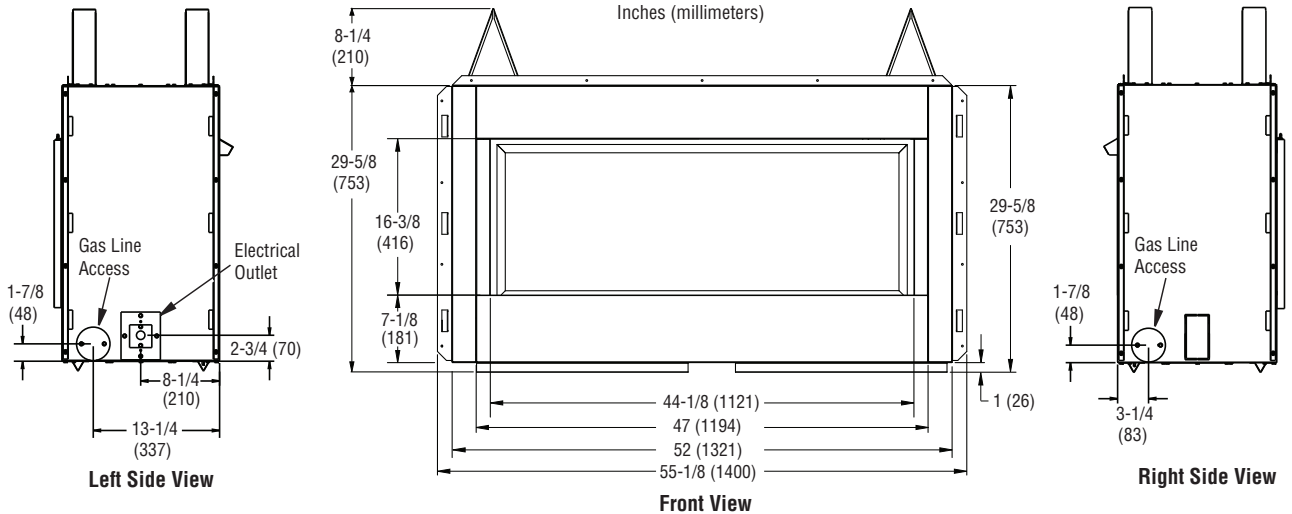

BERLIN LIGHTS™ 43

43" LUMINARY LINEAR OUTDOOR VENT-FREE FIREPLACES

Framing Dimensions

Framing Dimensions for One Sided Application

Framing Dimensions for See-Thru Application

Fireplace Dimensions

Diagrams, illustrations and photographs are not to scale. Consult installation instructions. Product designs, materials, dimensions, specifications, colors, and prices are subject to change or discontinuance without notice.

NOTE: DIAGRAMS & ILLUSTRATIONS ARE NOT TO SCALE.

BERLIN LIGHTS™ 43

Product Info

Cat. No.	Model	Weight	Cu. Ft.
F0555	BerlinLights43ZEN	267 lb.	22.1
F0556	BerlinLights43ZEP	267 lb.	22.1

Listing

These fireplaces comply with National Safety Standards and are tested and listed by PFS TECO to ANSI Z21.97 standard for outdoor decorative gas appliances and CAN 1-2.21-M85 standard for gas-fired appliances for outdoor installation.

Clearances

Minimum clearances to combustibles for the fireplace are as follows:		
*Back and Sides	1"	26 mm
Perpendicular Walls	8"	203 mm
Floor (from bottom of fireplace)	0"	0 mm
Ceiling (from top of opening)	42"	1067 mm
Top of Standoffs	0"	0 mm

Ref.	Mantel Depth	Ref.	Mantel from Top of Opening
1.	12 (305)	A	24 (610)
2.	9 (229)	B	21 (554)
3.	6 (152)	C	18 (458)
4.	4 (102)	D	16 (407)
5.	2 (51)	E	14 (356)

Inches (millimeters)

NOTE: All vertical measurements are from top of fireplace hood opening to bottom of mantel shelf.