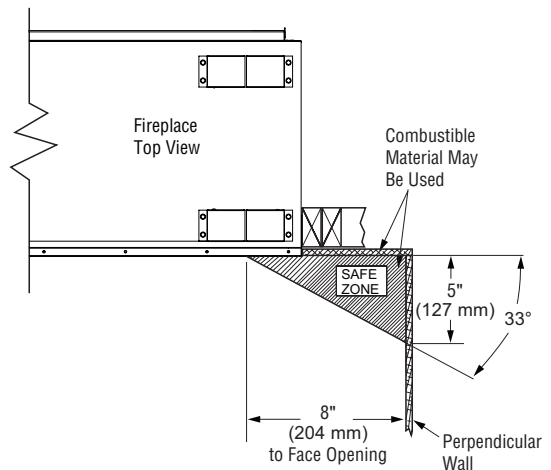

Side Wall Clearance