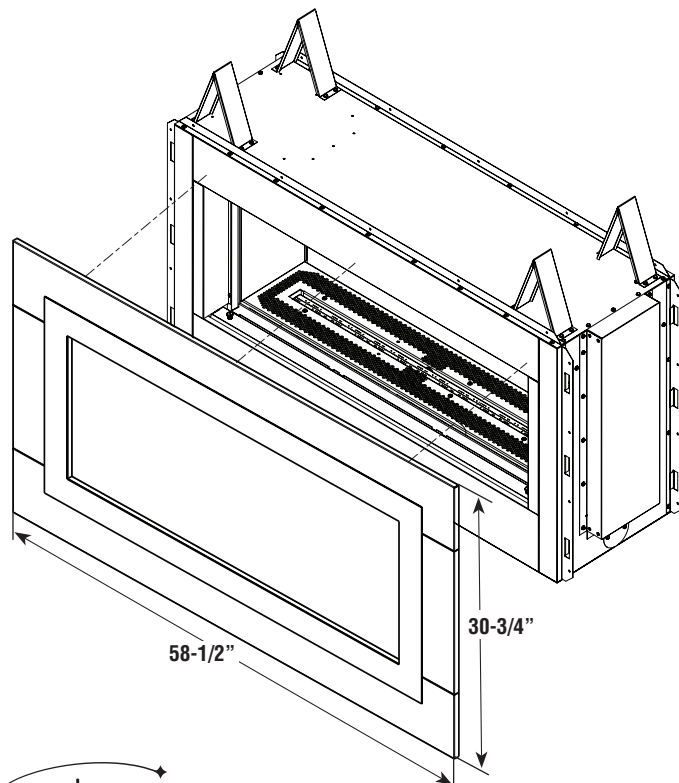

Facade Dimensions

Optional Facade Kits		
Cat. No.	Model	Description
F4216	DS-BLK-43	Decorative Surround - Black
F4217	DS-AS-43	Decorative Surround - Aged Silver
F4218	DS-AC-43	Decorative Surround - Aged Copper