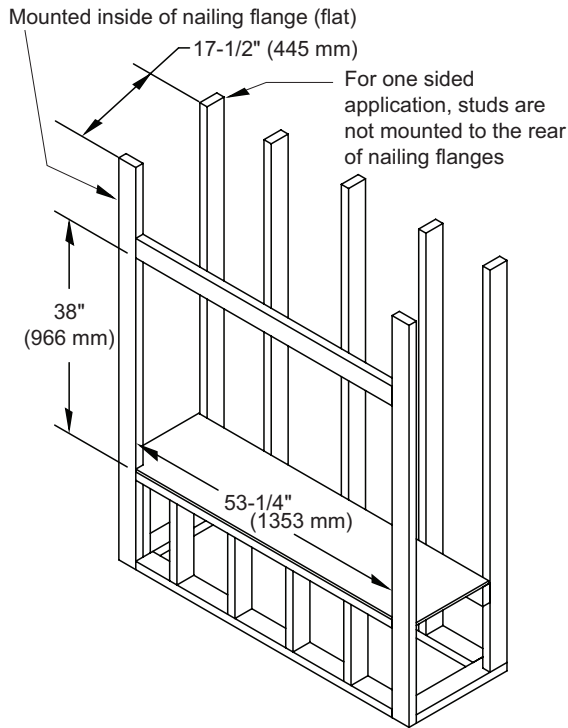

BERLIN LIGHTS™ 43

43" LUMINARY LINEAR OUTDOOR VENT-FREE FIREPLACES

Framing Dimensions

Framing Dimensions for One Sided Application

Framing Dimensions for See-Thru Application

Fireplace Dimensions

Diagrams, illustrations and photographs are not to scale. Consult installation instructions. Product designs, materials, dimensions, specifications, colors, and prices are subject to change or discontinuance without notice.

NOTE: DIAGRAMS & ILLUSTRATIONS ARE NOT TO SCALE.

BERLIN LIGHTS™ 43

Product Info

Cat. No.	Model	Weight	Cu. Ft.
F0555	BerlinLights43ZEN	267 lb.	22.1
F0556	BerlinLights43ZEP	267 lb.	22.1

Listing

These fireplaces comply with National Safety Standards and are tested and listed by PFS TECO to ANSI Z21.97 standard for outdoor decorative gas appliances and CAN 1-2.21-M85 standard for gas-fired appliances for outdoor installation.

Clearances

Minimum clearances to combustibles for the fireplace are as follows:		
*Back and Sides	1"	26 mm
Perpendicular Walls	8"	203 mm
Floor (from bottom of fireplace)	0"	0 mm
Ceiling (from top of opening)	42"	1067 mm
Top of Standoffs	0"	0 mm

Ref.	Mantel Depth	Ref.	Mantel from Top of Opening
1.	12 (305)	A	24 (610)
2.	9 (229)	B	21 (554)
3.	6 (152)	C	18 (458)
4.	4 (102)	D	16 (407)
5.	2 (51)	E	14 (356)

Inches (millimeters)

NOTE: All vertical measurements are from top of fireplace hood opening to bottom of mantel shelf.