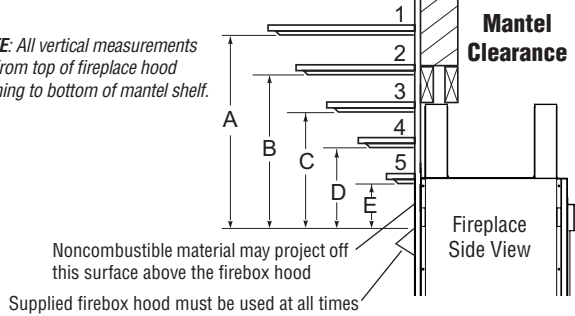

Clearances

Minimum clearances to combustibles for the fireplace are as follows:		
*Back and Sides	1"	26 mm
Perpendicular Walls	8"	203 mm
Floor (from bottom of fireplace)	0"	0 mm
Ceiling (from top of opening)	42"	1067 mm
Top of Standoffs	0"	0 mm

*For back and sides of fireplace, do not pack with insulation or other materials.

Hearth Extension

A hearth extension is not required with this fireplace. Any hearth extension used is for appearance only and does not have to conform to standard hearth extension installation requirements.

Ref.	Mantel Depth	Ref.	Mantel from Top of Opening
1.	12 (305)	A	24 (610)
2.	9 (229)	B	21 (554)
3.	6 (152)	C	18 (458)
4.	4 (102)	D	16 (407)
5.	2 (51)	E	14 (356)

Inches (millimeters)

NOTE: All vertical measurements are from top of fireplace hood opening to bottom of mantel shelf.