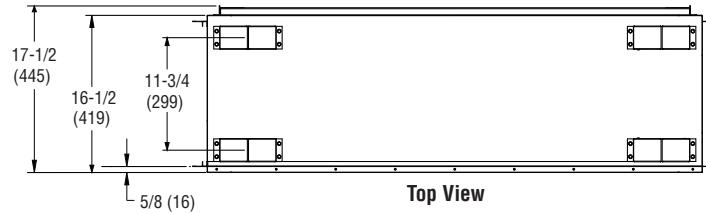

BERLIN LIGHTS™ 43

43" LUMINARY LINEAR OUTDOOR VENT-FREE FIREPLACES

Framing Dimensions

Framing Dimensions for One Sided Application

Framing Dimensions for See-Thru Application

Fireplace Dimensions

Diagrams, illustrations and photographs are not to scale. Consult installation instructions. Product designs, materials, dimensions, specifications, colors, and prices are subject to change or discontinuance without notice.

NOTE: DIAGRAMS & ILLUSTRATIONS ARE NOT TO SCALE.

BERLIN LIGHTS™ 43

Product Info

Cat. No.	Model	Weight	Cu. Ft.
F0555	BerlinLights43ZEN	267 lb.	22.1
F0556	BerlinLights43ZEP	267 lb.	22.1

Listing

These fireplaces comply with National Safety Standards and are tested and listed by PFS TECO to ANSI Z21.97 standard for outdoor decorative gas appliances and CAN 1-2.21-M85 standard for gas-fired appliances for outdoor installation.

Ref.	Mantel Depth	Ref.	Mantel from Top of Opening
1.	12 (305)	A	24 (610)
2.	9 (229)	B	21 (554)
3.	6 (152)	C	18 (458)
4.	4 (102)	D	16 (407)
5.	2 (51)	E	14 (356)

Inches (millimeters)

NOTE: All vertical measurements are from top of fireplace hood opening to bottom of mantel shelf.