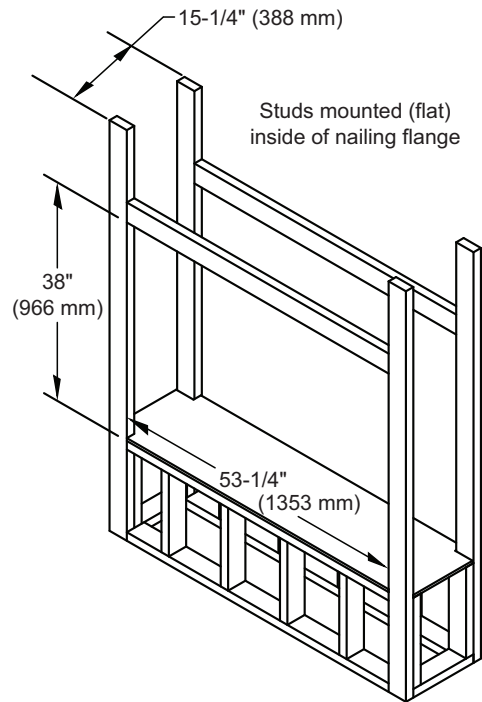

BERLIN LIGHTS™ 43

43" LUMINARY LINEAR OUTDOOR VENT-FREE FIREPLACES

Framing Dimensions

Framing Dimensions for One Sided Application

Framing Dimensions for See-Thru Application

Fireplace Dimensions

Diagrams, illustrations and photographs are not to scale. Consult installation instructions. Product designs, materials, dimensions, specifications, colors, and prices are subject to change or discontinuance without notice.

NOTE: DIAGRAMS & ILLUSTRATIONS ARE NOT TO SCALE.

BERLIN LIGHTS™ 43

Product Info

Cat. No.	Model	Weight	Cu. Ft.
F0555	BerlinLights43ZEN	267 lb.	22.1
F0556	BerlinLights43ZEP	267 lb.	22.1

Listing

These fireplaces comply with National Safety Standards and are tested and listed by PFS TECO to ANSI Z21.97 standard for outdoor decorative gas appliances and CAN 1-2.21-M85 standard for gas-fired appliances for outdoor installation.

Clearances

Minimum clearances to combustibles for the fireplace are as follows:		
*Back and Sides	1"	26 mm
Perpendicular Walls	8"	203 mm
Floor (from bottom of fireplace)	0"	0 mm
Ceiling (from top of opening)	42"	1067 mm
Top of Standoffs	0"	0 mm

Ref.	Mantel Depth	Ref.	Mantel from Top of Opening
1.	12 (305)	A	24 (610)
2.	9 (229)	B	21 (554)
3.	6 (152)	C	18 (458)
4.	4 (102)	D	16 (407)
5.	2 (51)	E	14 (356)

Inches (millimeters)

NOTE: All vertical measurements are from top of fireplace hood opening to bottom of mantel shelf.