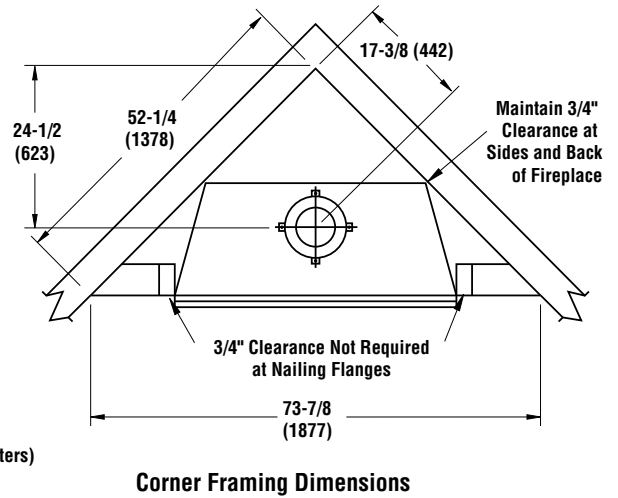

TUSCAN™ 36 SERIES

RESIDENTIAL AND OUTDOOR WOOD-BURNING FIREPLACES

Framing Dimensions

Fireplace Dimensions