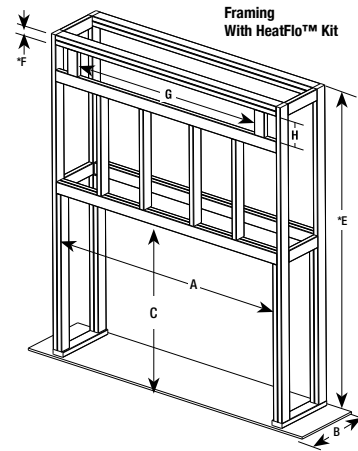

FLAT WALL FRAMING SPECIFICATIONS

48" MODEL

60", 72", & 84" MODELS

ALLUME DLX ST DIMENSIONS

Models	A	B	C	D	E
48"	54-1/4"	27-1/8"	46"	50-3/8"	57-7/16"
60"	74"	37"	56-5/8"	61-1/2"	76-5/8"
72"	86"	43"	68-5/8"	73-1/2"	88-5/8"
84"	98"	49"	80-5/8"	85-1/2"	100-5/8"

Refer to Installation Manual for all required clearances to combustibles.

ALLUME DLX ST FRAMING DIMENSIONS

Models	A	B	C	E	F	G	H
48" One Sided Framing HeatFlo™ Kit	55-5/8"	19-1/2"	39-1/8"	84"	1-1/2"	53-1/2"	5-1/8"
60" One Sided Framing HeatFlo™ Kit	74-1/4"	19-1/2"	48-1/2"	84"	3"	62"	7-1/2"
72" One Sided Framing HeatFlo™ Kit	86-1/4"	19-1/2"	48-1/2"	84"	3"	78"	7-1/2"
84" One Sided Framing HeatFlo™ Kit	98-1/4"	19-1/2"	48-1/2"	84"	3"	90"	7-1/2"