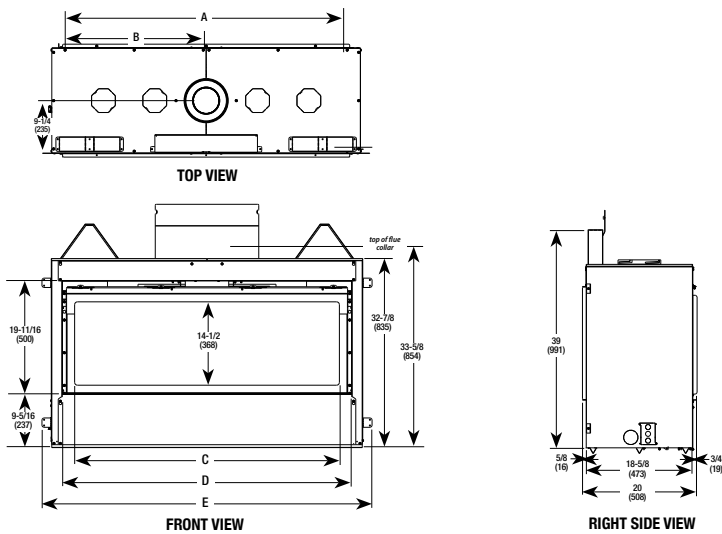

FLAT WALL FRAMING SPECIFICATIONS

48" MODEL

60", 72", & 84" MODELS

ALLUME DLX ST DIMENSIONS

Models	A	B	C	D	E
48"	54-1/4"	27-1/8"	46"	50-3/8"	57-7/16"
60"	74"	37"	56-5/8"	61-1/2"	76-5/8"
72"	86"	43"	68-5/8"	73-1/2"	88-5/8"
84"	98"	49"	80-5/8"	85-1/2"	100-5/8"