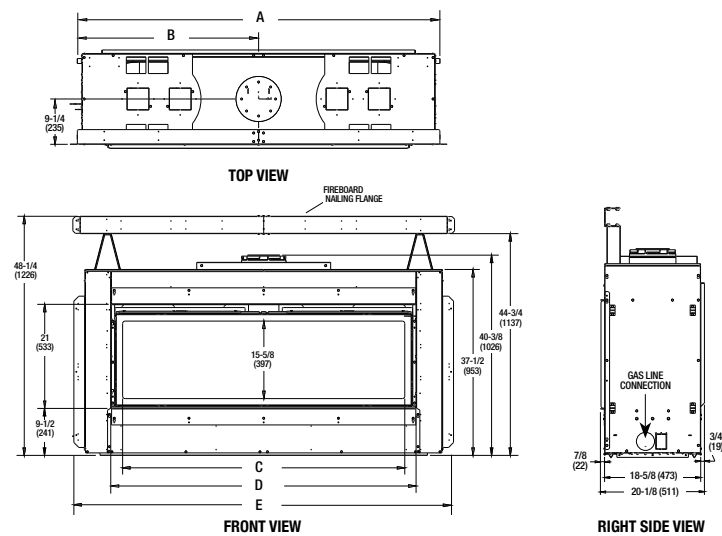

FLAT WALL FRAMING SPECIFICATIONS

48" MODEL

60", 72", & 84" MODELS

ALLUME DLX ST DIMENSIONS

Models	A	B	C	D	E
48"	54-1/4"	27-1/8"	46"	50-3/8"	57-7/16"
60"	74"	37"	56-5/8"	61-1/2"	76-5/8"
72"	86"	43"	68-5/8"	73-1/2"	88-5/8"
84"	98"	49"	80-5/8"	85-1/2"	100-5/8"

Refer to Installation Manual for all required clearances to combustibles.

ALLUME DLX ST FRAMING DIMENSIONS

Models	A	B	C	E	F	G	H
48" One Sided Framing HeatFlo™ Kit	55-5/8"	19-1/2"	39-1/8"	84"	1-1/2"	53-1/2"	5-1/8"
60" One Sided Framing HeatFlo™ Kit	74-1/4"	19-1/2"	48-1/2"	84"	3"	62"	7-1/2"
72" One Sided Framing HeatFlo™ Kit	86-1/4"	19-1/2"	48-1/2"	84"	3"	78"	7-1/2"
84" One Sided Framing HeatFlo™ Kit	98-1/4"	19-1/2"	48-1/2"	84"	3"	90"	7-1/2"