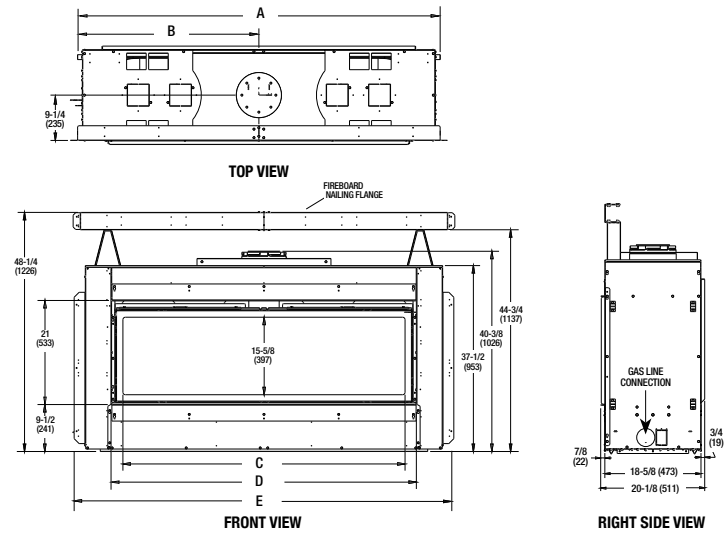

ALLUME DLX DIMENSIONS

Models	A	B	C	D	E
48"	54-1/4"	27-1/8"	46"	50-3/8"	57-7/16"
60"	74"	37"	56-5/8"	61-1/2"	76-5/8"
72"	86"	43"	68-5/8"	73-1/2"	88-5/8"
84"	98"	49"	80-5/8"	85-1/2"	100-5/8"

Refer to Installation Manual for all required clearances to combustibles.