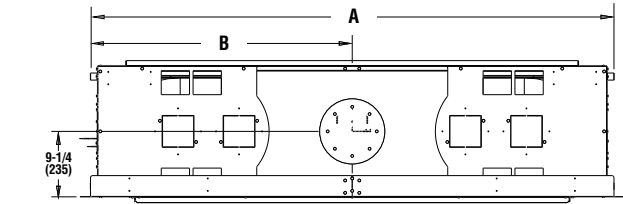

# FLAT WALL FRAMING SPECIFICATIONS

TOP VIEW

FRONT VIEW

**ALLUME DIMENSIONS**

Models	A	B	C	D	E
60"	74"	37"	56-5/8"	61-1/2"	76-5/8"
72"	86"	43"	68-5/8"	73-1/2"	88-5/8"
84"	98"	49"	80-5/8"	85-1/2"	100-5/8"

RIGHT SIDE VIEW