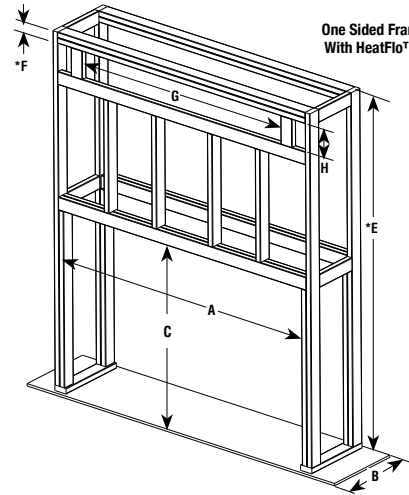

# FLAT WALL FRAMING SPECIFICATIONS

TOP VIEW

FRONT VIEW

**ALLUME DIMENSIONS**

Models	A	B	C	D	E
60"	74"	37"	56-5/8"	61-1/2"	76-5/8"
72"	86"	43"	68-5/8"	73-1/2"	88-5/8"
84"	98"	49"	80-5/8"	85-1/2"	100-5/8"

RIGHT SIDE VIEW

One Sided Framing (Standard Installation)

One Sided Framing With HeatFlo™ Kit

**ALLUME FRAMING DIMENSIONS**

Models	A	B	C	E	F	G	H
60" One Sided Framing	74-1/4"	19-1/2"	48-1/2"	84"	—	—	—
60" One Sided Framing HeatFlo™ Kit	74-1/4"	19-1/2"	48-1/2"	84"	3"	62"	7-1/2"
72" One Sided Framing	86-1/4"	19-1/2"	48-1/2"	84"	—	—	—
72" One Sided Framing HeatFlo™ Kit	86-1/4"	19-1/2"	48-1/2"	84"	3"	78"	7-1/2"
84" One Sided Framing	98-1/4"	19-1/2"	48-1/2"	84"	—	—	—
84" One Sided Framing HeatFlo™ Kit	98-1/4"	19-1/2"	48-1/2"	84"	3"	90"	7-1/2"