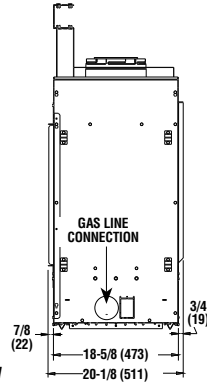

# FLAT WALL FRAMING SPECIFICATIONS

TOP VIEW

FRONT VIEW

**ALLUME DIMENSIONS**

Models	A	B	C	D	E
60"	74"	37"	56-5/8"	61-1/2"	76-5/8"
72"	86"	43"	68-5/8"	73-1/2"	88-5/8"
84"	98"	49"	80-5/8"	85-1/2"	100-5/8"

RIGHT SIDE VIEW