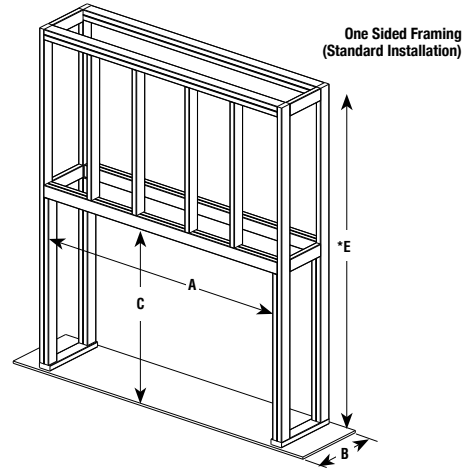

One Sided Framing With HeatFlo™ Kit

One Sided Framing (Standard Installation)