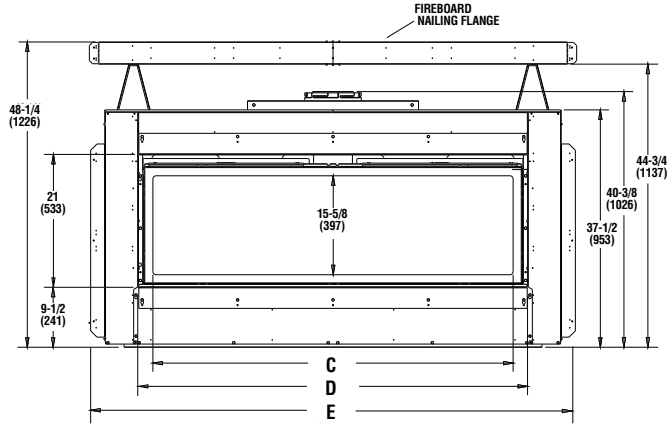

## CONTROL OPTIONS

- Wireless Wall-Mounted Control (Standard)
- Multi-Function Touch Remote (Optional)
- Hand-Held On/Off High/Low Remote Control (Optional)

# FLAT WALL FRAMING SPECIFICATIONS

TOP VIEW

FRONT VIEW

**ALLUME DIMENSIONS**

Models	A	B	C	D	E
60"	74"	37"	56-5/8"	61-1/2"	76-5/8"
72"	86"	43"	68-5/8"	73-1/2"	88-5/8"
84"	98"	49"	80-5/8"	85-1/2"	100-5/8"

RIGHT SIDE VIEW