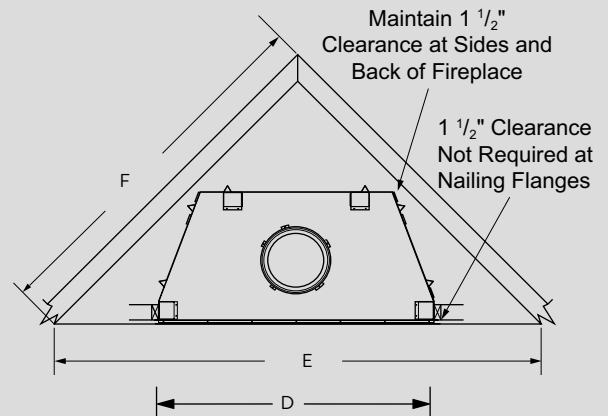

CORNER FRAMING SPECIFICATIONS

	ORACLE 36	ORACLE 42	ORACLE 50
D	45-1/4"	51-1/4"	59-1/4"
E	86-1/2"	92"	100"
F	61"	65"	71"

IMPORTANT NOTES:

As with any fireplace, this appliance is extremely hot during operation. Read and understand all operating instructions before using this appliance. For further information, consult your dealer.

Local conditions, such as elevation, wind, vent configuration and choice of fuel will affect overall appearance of the fire and heating performance. Performance can also vary with home design and insulation, climate, condition and type of fuel used, appliance location, burn rate, accessories chosen, chimney installation and how the appliance is operated.

astria
FIREPLACES®

© 2022 Innovative Hearth Products
785469M 03/22

Visit us online
Astria.us.com

PFS
C US
Report #F09-095