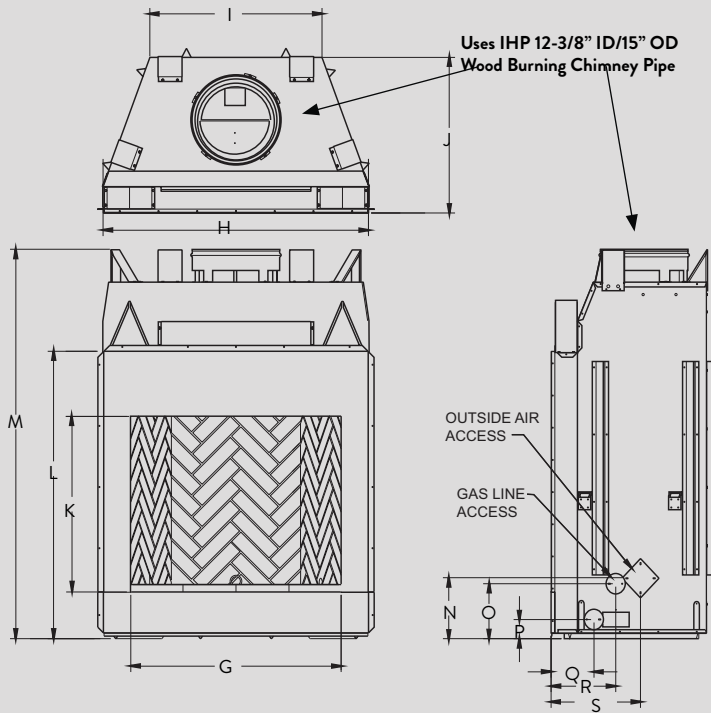

## APPLIANCE SPECIFICATIONS

Uses IHP 12-3/8" ID/15" OD  
Wood Burning Chimney Pipe

OUTSIDE AIR  
ACCESS

GAS LINE  
ACCESS

	ORACLE 36	ORACLE 42	ORACLE 50
G	36"	42"	50"
H	45-1/8"	51-1/8"	59"
I	29"	30-1/2"	38-1/2"
J	26-5/8"	29"	28-1/2"
K	30"	30"	30"
L	49"	49"	49"
M	67"	67"	67"
N	10-1/2"	10-1/2"	10-1/2"
O	9-1/2"	9-1/2"	9-1/2"
P	3-1/2"	3-1/2"	3-1/2"
Q	7-1/4"	8-1/2"	8-1/2"
R	11"	13"	13"
S	15-1/4"	17"	17"