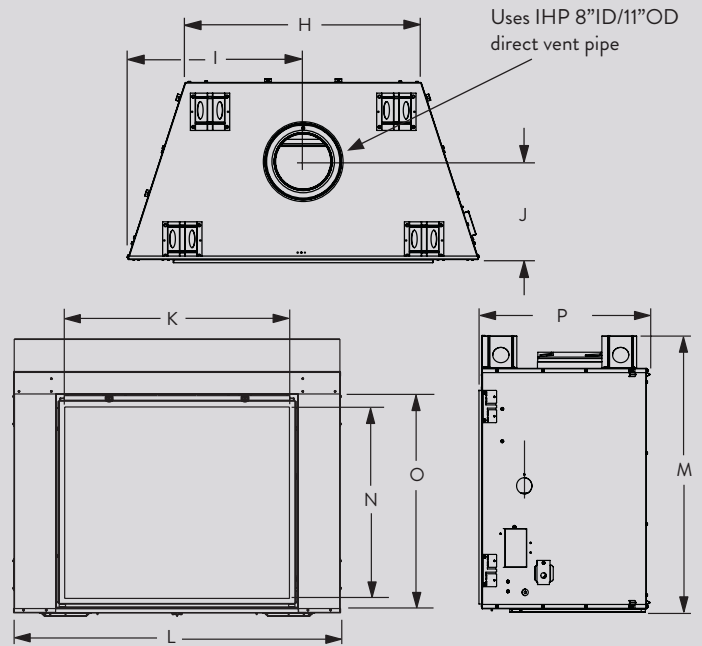

	MONTEBELLO DLX CD 40	MONTEBELLO DLX CD 45
D	50-5/8"	56-3/4"
E	83-5/8"	89-7/8"
F	41-7/8"	44-7/8"
G	59-1/8"	63-1/2"

IMPORTANT NOTES:

As with any fireplace, this appliance is extremely hot during operation. Read and understand all operating instructions before using this appliance. For further information, consult your dealer.

APPLIANCE SPECIFICATIONS

	MONTEBELLO DLX CD 40	MONTEBELLO DLX CD 45
H	34"	40-1/8"
I	25-5/16"	28-3/8"
J	14-1/8"	14-1/8"
K	34-3/4"	40-59/64"
L	50-5/8"	56-11/16"
M	45"	50"
N	29-9/32"	34-1/2"
O	33-3/32"	38-3/32"
P	26-15/32"	26-15/32"