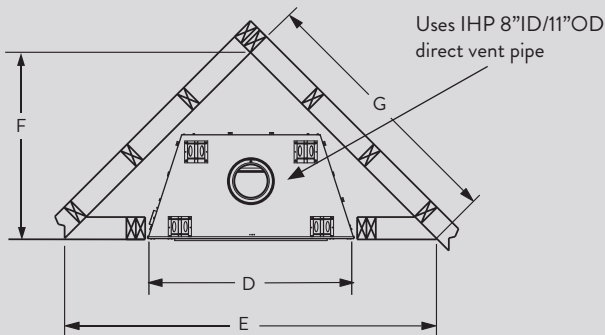

- Manual On-Off & Thermostatic Modes
- 6 Flame Heights Settings
- Weekday/Weekend Modes

FLAT WALL FRAMING SPECIFICATIONS

	MONTEBELLO DLX CD 40	MONTEBELLO DLX CD 45
A	50-3/4"	56-7/8"
B	45"	50"
C	26"	26"

CORNER FRAMING SPECIFICATIONS

	MONTEBELLO DLX CD 40	MONTEBELLO DLX CD 45
D	50-5/8"	56-3/4"
E	83-5/8"	89-7/8"
F	41-7/8"	44-7/8"
G	59-1/8"	63-1/2"

IMPORTANT NOTES:

As with any fireplace, this appliance is extremely hot during operation. Read and understand all operating instructions before using this appliance. For further information, consult your dealer.