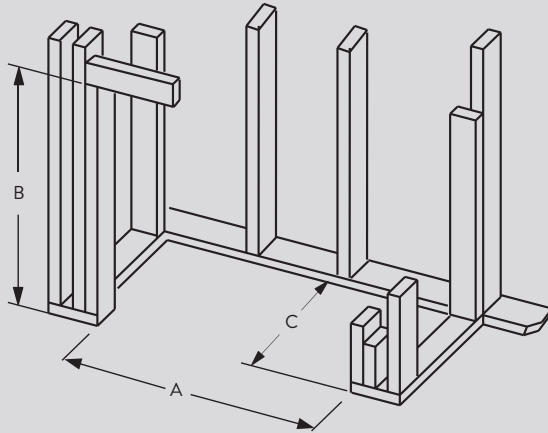

- Manual On-Off & Thermostatic Modes
- 6 Flame Heights Settings
- Weekday/Weekend Modes

FLAT WALL FRAMING SPECIFICATIONS

	MONTEBELLO DLX CD 40	MONTEBELLO DLX CD 45
A	50-3/4"	56-7/8"
B	45"	50"
C	26"	26"

CORNER FRAMING SPECIFICATIONS