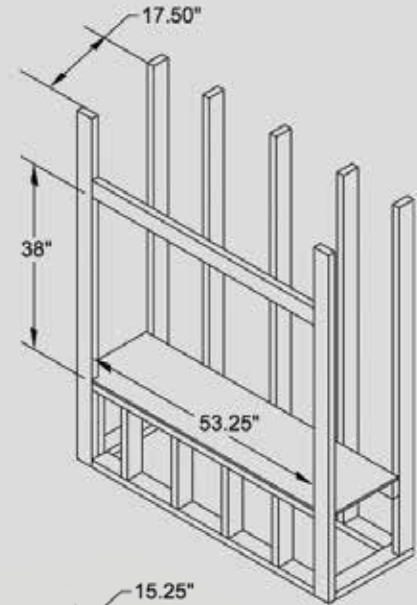

APPLIANCE SPECIFICATIONS

FRAMING SPECIFICATIONS

ONE SIDED APPLICATION

SEE THROUGH APPLICATION

IMPORTANT NOTES:

As with any fireplace, this appliance is extremely hot during operation. Read and understand all operating instructions before using this appliance. For further information, consult your dealer.