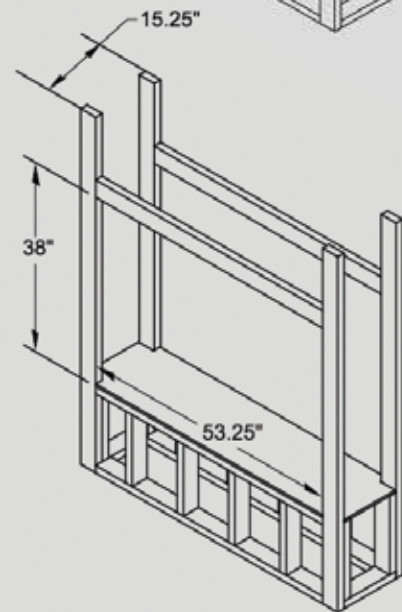

APPLIANCE SPECIFICATIONS

FRAMING SPECIFICATIONS

ONE SIDED APPLICATION

SEE THROUGH APPLICATION

IMPORTANT NOTES:

As with any fireplace, this appliance is extremely hot during operation. Read and understand all operating instructions before using this appliance. For further information, consult your dealer.