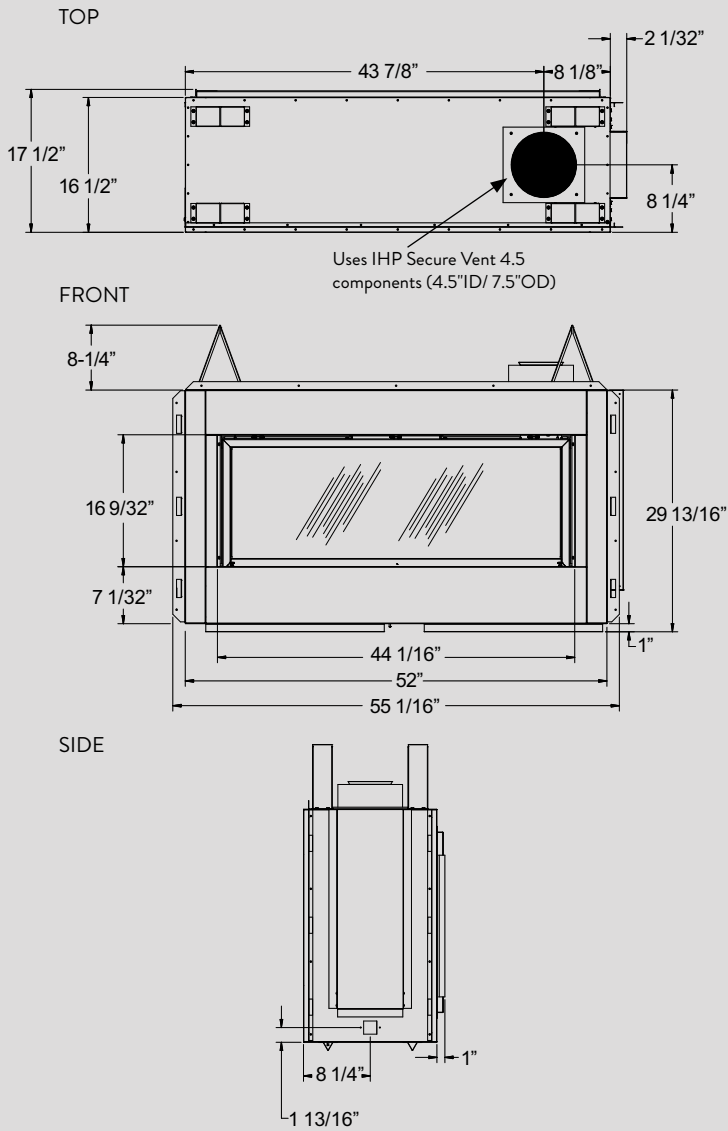

APPLIANCE SPECIFICATIONS

FRAMING SPECIFICATIONS

ONE SIDED APPLICATION

SEE THROUGH APPLICATION

IMPORTANT NOTES:

As with any fireplace, this appliance is extremely hot during operation. Read and understand all operating instructions before using this appliance. For further information, consult your dealer.