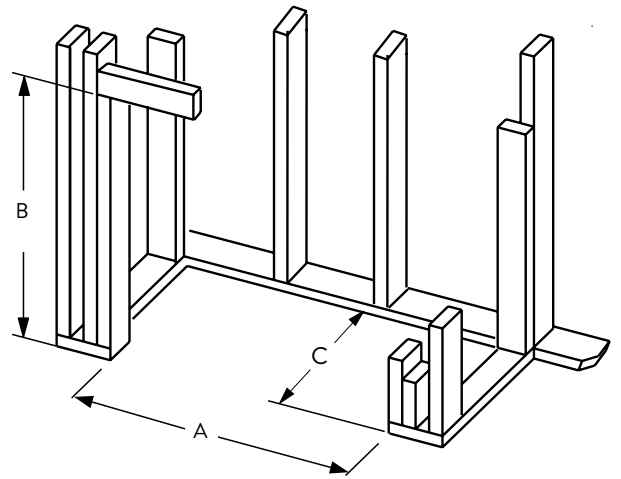

FLAT WALL FRAMING SPECIFICATIONS

	ATLAS 36	ATLAS 42
A	42 1/4"	48 1/4"
B	44 1/4"	44 1/4"
C	20-1/2"	20-1/2"

INTERIOR FIREBOX DIMENSIONS*

	ATLAS 36	ATLAS 42
FRONT WIDTH	35"	41"
REAR WIDTH	23-1/4"	29-1/4"
DEPTH	17-3/8"	17-3/8"
HEIGHT	24"	24"

* To assist with compatible log size selection

astria
FIREPLACES®

© 2022 Innovative Hearth Products
785758M 07/22

Visit us online
Astria.us.com

PFS®
US
Report #F14-168

NFI