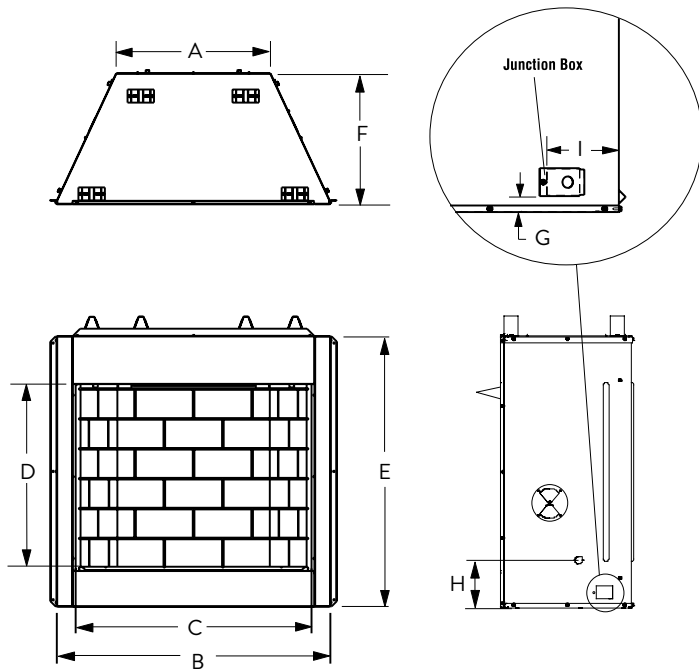

COMPATIBLE VENT-FREE GAS LOG SETS

Bison Mountain

Western Timber

Rich Oak

Southern Comfort

Shady Hollow

APPLIANCE SPECIFICATIONS

	ATLAS 36	ATLAS 42
A	23-1/2"	29-1/2"
B	41-3/4"	47-3/4"
C	36"	42"
D	28"	28"
E	41-1/4"	41-1/4"
F	20"	20"
G	1-5/16"	1-5/16"
H	8-3/8"	8-3/8"
I	5-1/2"	5-1/2"