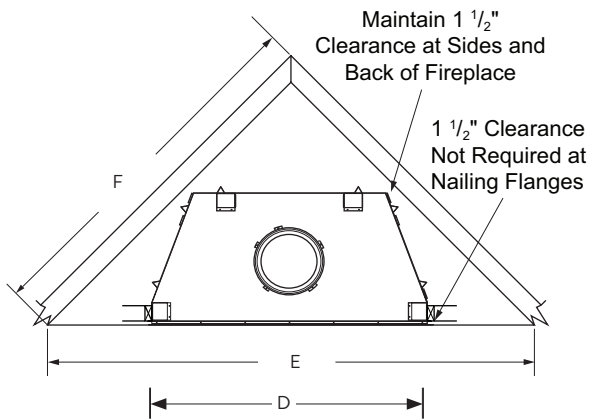

Gas Log Sets

Southern Comfort

Shady Hollow

Peakside Timber

Ironwood Ridge

FLAT WALL FRAMING SPECIFICATIONS

	GEORGIAN 36	GEORGIAN 42	GEORGIAN 50
A	67-1/8"	67-1/8"	67-1/8"
B	45-1/4"	51-1/4"	59-1/4"
C	28-1/4"	30-1/8"	30-1/8"

CORNER FRAMING SPECIFICATIONS

	GEORGIAN 36	GEORGIAN 42	GEORGIAN 50
D	45-1/4"	51-1/4"	59-1/4"
E	86-1/2"	92"	100"
F	61"	65"	71"

APPLIANCE SPECIFICATIONS

	GEORGIAN 36	GEORGIAN 42	GEORGIAN 50
G	36"	42"	50"
H	45-1/8"	51-1/8"	59"
I	29"	30-1/2"	38-1/2"
J	26-5/8"	29"	28-1/2"
K	30"	30"	30"
L	49"	49"	49"
M	67"	67"	67"
N	10-1/2"	10-1/2"	10-1/2"
O	9-1/2"	9-1/2"	9-1/2"
P	3-1/2"	3-1/2"	3-1/2"
Q	7-1/4"	8-1/2"	8-1/2"
R	11"	13"	13"
S	15-1/4"	17"	17"