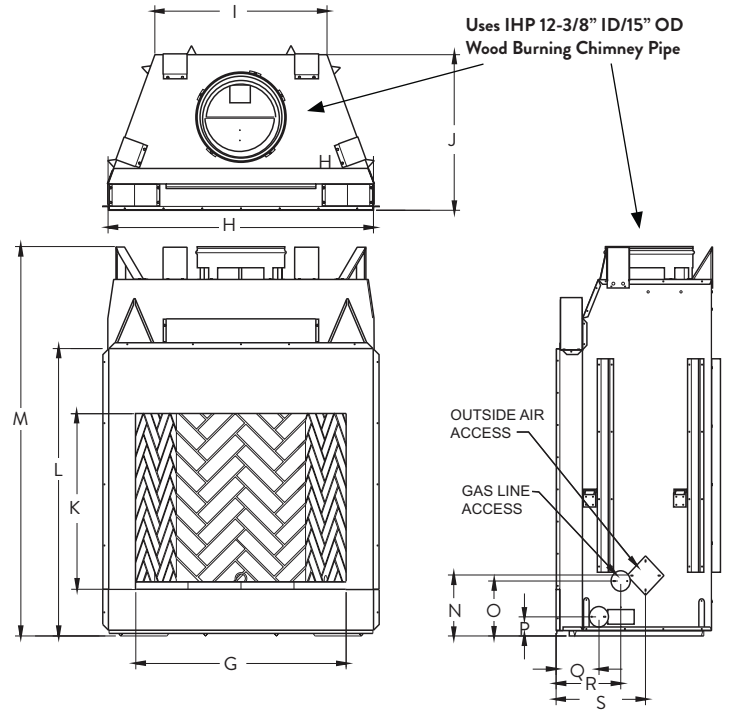

Gas Log Sets

Southern Comfort

Shady Hollow

Peakside Timber

Ironwood Ridge

FLAT WALL FRAMING SPECIFICATIONS

	GEORGIAN 36	GEORGIAN 42	GEORGIAN 50
A	67-1/8"	67-1/8"	67-1/8"
B	45-1/4"	51-1/4"	59-1/4"
C	28-1/4"	30-1/8"	30-1/8"

CORNER FRAMING SPECIFICATIONS

	GEORGIAN 36	GEORGIAN 42	GEORGIAN 50
D	45-1/4"	51-1/4"	59-1/4"
E	86-1/2"	92"	100"
F	61"	65"	71"

APPLIANCE SPECIFICATIONS

	GEORGIAN 36	GEORGIAN 42	GEORGIAN 50
G	36"	42"	50"
H	45-1/8"	51-1/8"	59"
I	29"	30-1/2"	38-1/2"
J	26-5/8"	29"	28-1/2"
K	30"	30"	30"
L	49"	49"	49"
M	67"	67"	67"
N	10-1/2"	10-1/2"	10-1/2"
O	9-1/2"	9-1/2"	9-1/2"
P	3-1/2"	3-1/2"	3-1/2"
Q	7-1/4"	8-1/2"	8-1/2"
R	11"	13"	13"
S	15-1/4"	17"	17"