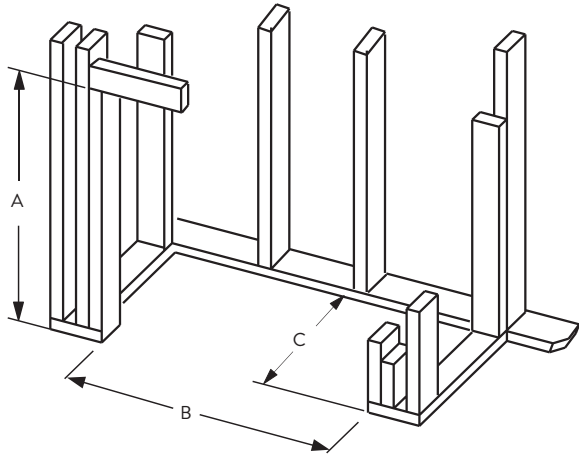

Gas Log Sets

Southern Comfort

Shady Hollow

Peakside Timber

Ironwood Ridge

FLAT WALL FRAMING SPECIFICATIONS

	GEORGIAN 36	GEORGIAN 42	GEORGIAN 50
A	67-1/8"	67-1/8"	67-1/8"
B	45-1/4"	51-1/4"	59-1/4"
C	28-1/4"	30-1/8"	30-1/8"

CORNER FRAMING SPECIFICATIONS

	GEORGIAN 36	GEORGIAN 42	GEORGIAN 50
D	45-1/4"	51-1/4"	59-1/4"
E	86-1/2"	92"	100"
F	61"	65"	71"

APPLIANCE SPECIFICATIONS

	GEORGIAN 36	GEORGIAN 42	GEORGIAN 50
G	36"	42"	50"
H	45-1/8"	51-1/8"	59"
I	29"	30-1/2"	38-1/2"
J	26-5/8"	29"	28-1/2"
K	30"	30"	30"
L	49"	49"	49"
M	67"	67"	67"
N	10-1/2"	10-1/2"	10-1/2"
O	9-1/2"	9-1/2"	9-1/2"
P	3-1/2"	3-1/2"	3-1/2"
Q	7-1/4"	8-1/2"	8-1/2"
R	11"	13"	13"
S	15-1/4"	17"	17"