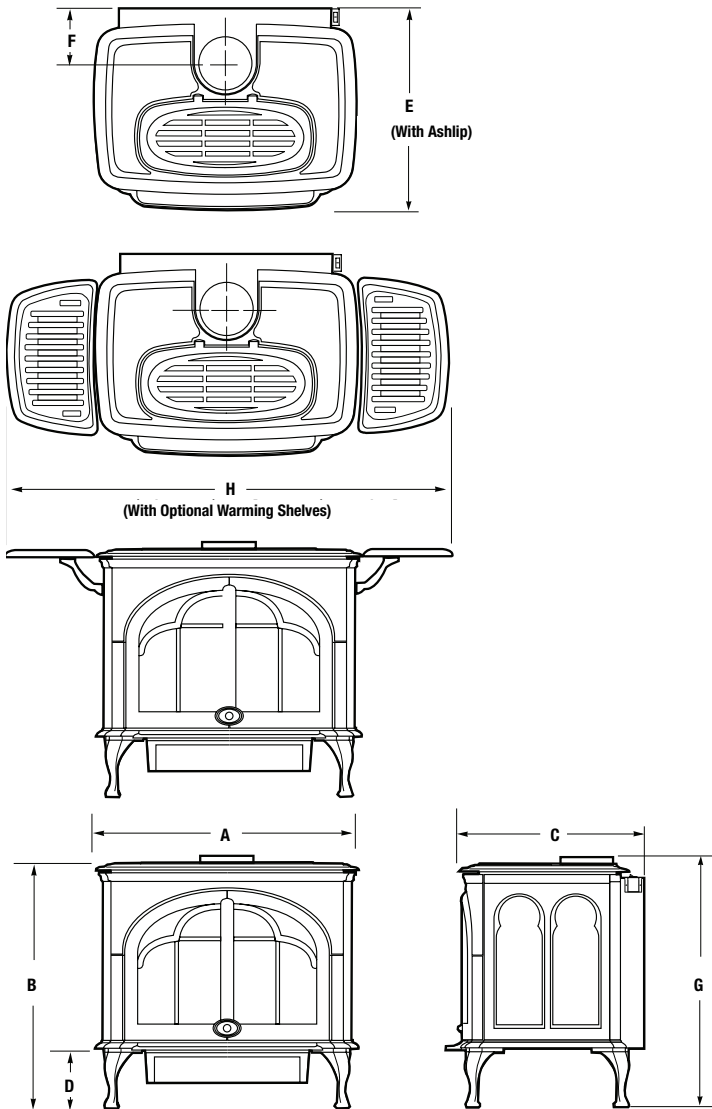

LINER

Ceramic brick liner kit

REMOTE

Options include a thermostatic touch remote and simple on/off remote, among others.

STOVE DIMENSIONS

	CI1500	CI2500
A	24-1/2"	30-1/2"
B	27-1/2"	28-1/2"
C	19"	22"
D	7"	7"
E	20-1/2"	23-1/2"
F	6"	6"
G	28"	29"
H	40"	48-1/2"

SIDE WALL/BACK WALL

CORNER

	CI1500	CI2500
A	14-1/4"	17-1/4"
B	15-7/8"	19"

Ceiling/Alcove Height: 62" from floor to ceiling. This includes any projections such as shelves, windowsills, mantels, etc., above the appliance.