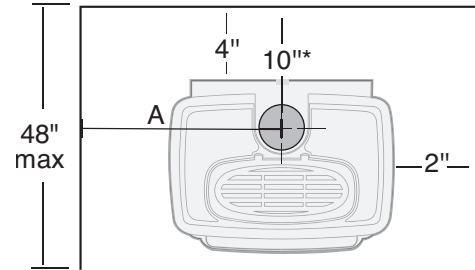

LINER

Ceramic brick liner kit

REMOTE

Options include a thermostatic touch remote and simple on/off remote, among others.

STOVE DIMENSIONS

	CI1500	CI2500
A	24-1/2"	30-1/2"
B	27-1/2"	28-1/2"
C	19"	22"
D	7"	7"
E	20-1/2"	23-1/2"
F	6"	6"
G	28"	29"
H	40"	48-1/2"

SIDE WALL/BACK WALL

CORNER

	CI1500	CI2500
A	14-1/4"	17-1/4"
B	15-7/8"	19"

Ceiling/Alcove Height: 62" from floor to ceiling. This includes any projections such as shelves, windowsills, mantels, etc., above the appliance.