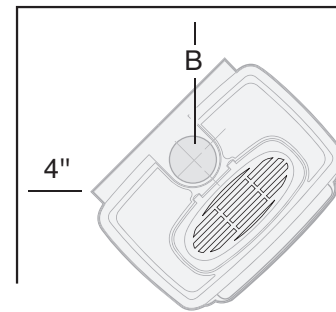

CORNER

	CI1500	CI2500
A	14-1/4"	17-1/4"
B	15-7/8"	19"

Ceiling/Alcove Height: 62" from floor to ceiling. This includes any projections such as shelves, windowsills, mantels, etc., above the appliance.

Alcove Width: CI1500DVF – 28-1/2", 44" with warming shelves. CI2500DVF – 34-1/2", 52-1/2" with warming shelves.

Alcove Depth: 48" max.