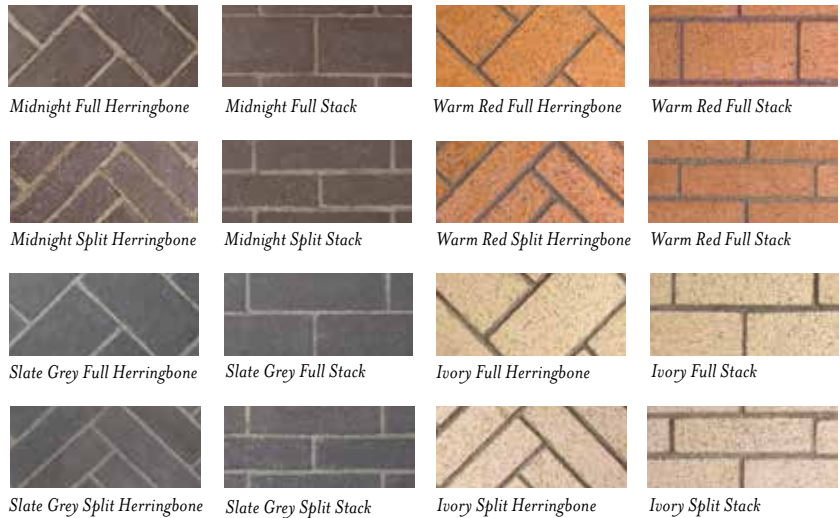

MOSAIC MASONRY FIREBRICK LINERS