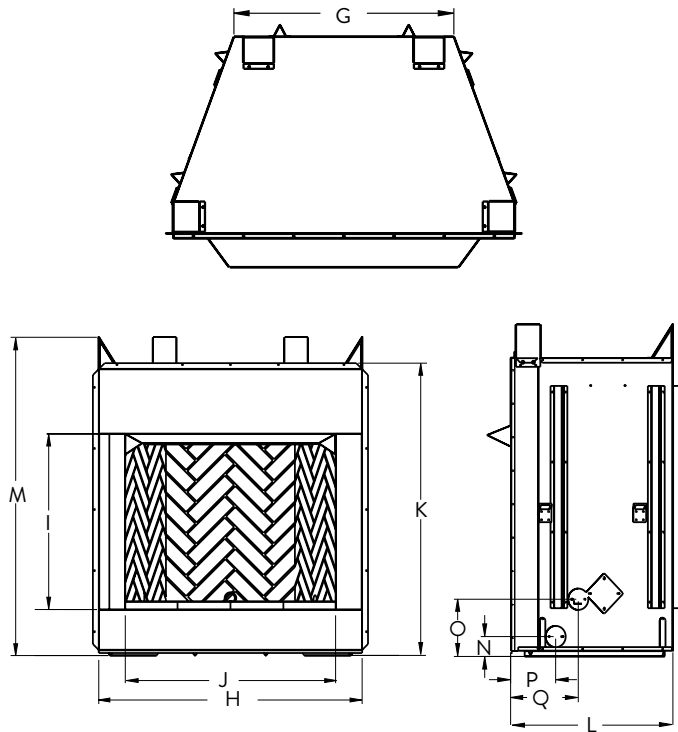

APPLIANCE SPECIFICATIONS

	MARQUEE 36	MARQUEE 42	MARQUEE 50
G	29"	30-5/16"	38-5/16"
H	45-1/8"	51-1/8"	59-1/8"
I	30"	30"	30"
J	36"	42"	50"
K	49"	49"	49"
L	28"	30"	30"
M	54-1/2"	54-1/2"	54-1/2"
N	3-5/16"	3-5/16"	3-5/16"
O	9-7/16"	9-7/16"	9-7/16"
P	7-3/8"	8-3/4"	8-3/4"
Q	11-1/8"	13"	13"

FLAT WALL FRAMING SPECIFICATIONS

	MARQUEE 36	MARQUEE 42	MARQUEE 50
A	54-5/8"	54-5/8"	54-5/8"
B	45-3/8"	51-3/8"	59-3/8"
C	28-1/4"	30-1/8"	30-1/8"

INTERIOR FIREBOX DIMENSIONS*

	MARQUEE 36	MARQUEE 42	MARQUEE 50
FRONT WIDTH	35-1/4"	41-3/8"	49-3/8"
REAR WIDTH	22-1/2"	26-3/8"	34-3/8"
DEPTH	19"	21-3/4"	21-3/4"
HEIGHT	30"	30"	30"