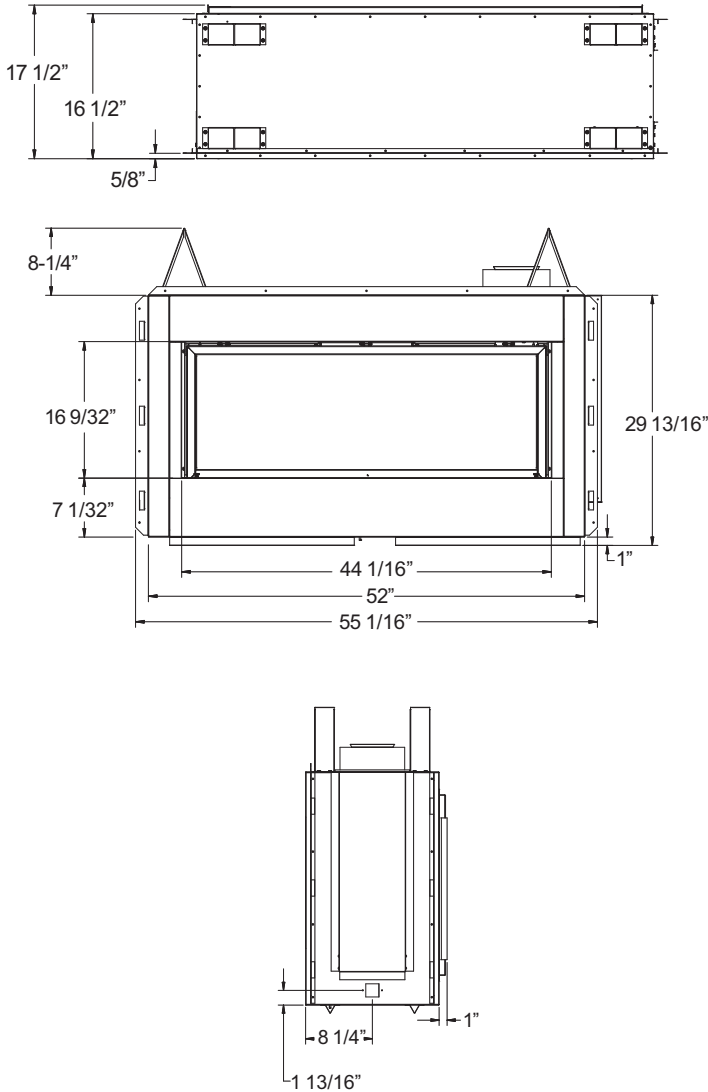

FLAT WALL FRAMING SPECIFICATIONS

ONE SIDED APPLICATION

SEETHROUGH APPLICATION

IMPORTANT NOTES:

As with any fireplace, this appliance is extremely hot during operation. Read and understand all operating instructions before using this appliance. For further information, consult your dealer.