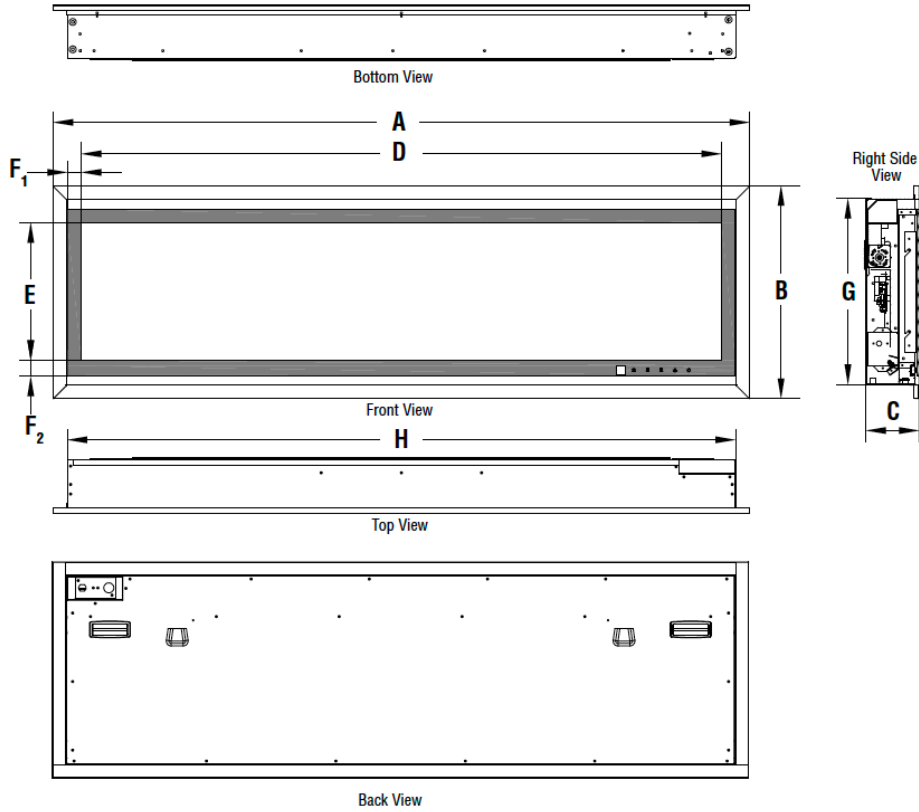

## PLEXUS DIMENSIONS

	60"	72"	84"	100"
A	64-7/8"	76-7/8"	88-7/8"	104-7/8"
B	18-3/8"	18-3/8"	18-3/8"	18-3/8"
C	6"	6"	6"	6"
D	60"	72"	84"	100"
E	11-7/8"	11-7/8"	11-7/8"	11-7/8"
F <sub>1</sub>	1-1/4"	1-1/4"	1-1/4"	1-1/4"
F <sub>2</sub>	1-3/8"	1-3/8"	1-3/8"	1-3/8"
G	16"	16"	16"	16"
H	62-1/2"	74-1/2"	86-1/2"	102-1/2"

## FRAMING SPECIFICATIONS

	60"	72"	84"	100"
H	16-1/2"	16-1/2"	16-1/2"	16-1/2"
w	63"	75"	87"	103"
D	6-1/2"	6-1/2"	6-1/2"	6-1/2"

*FRONT COVER Plexus 84 with Yellow Flame Setting and Driftwood Log Set*