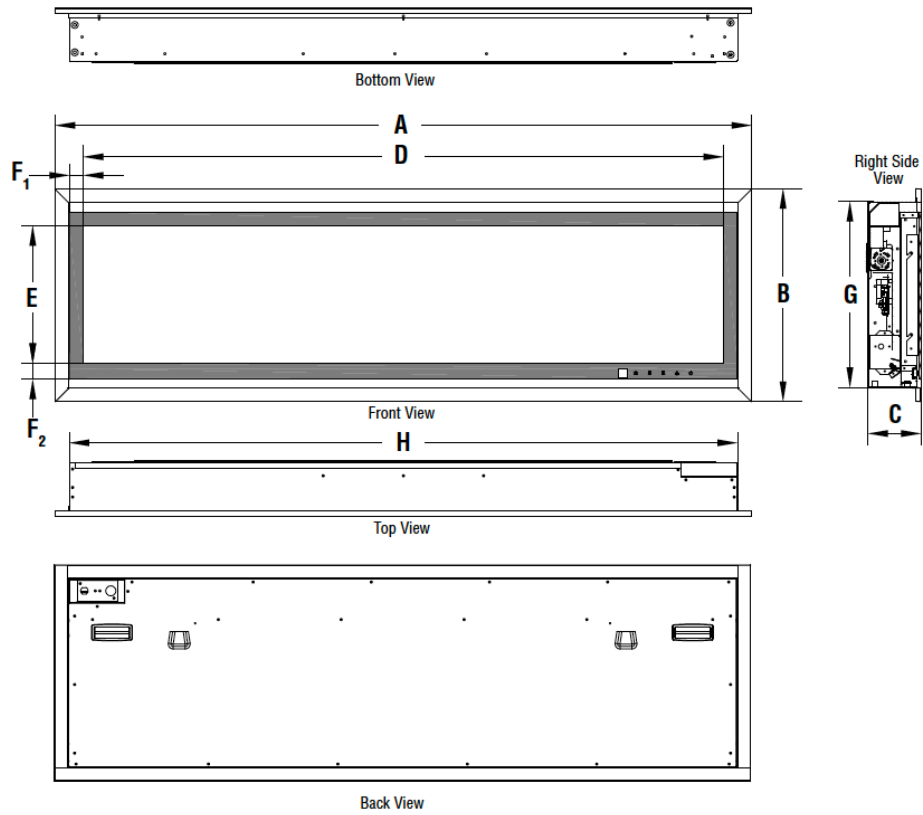

APPLIANCE SPECIFICATIONS

SENTRY DIMENSIONS

	45"	55"
A	49-7/8"	59-7/8"
B	18-3/8"	18-3/8"
C	4-5/8"	4-5/8"
D	45"	55"
E	11-7/8"	11-7/8"
F ₁	1-1/4"	1-1/4"
F ₂	1-3/8"	1-3/8"
G	16"	16"
H	47-1/2"	57-1/2"

FRAMING SPECIFICATIONS

	45"	55"
H	16-1/2"	16-1/2"
W	48"	58"
D	5-1/8"	5-1/8"

FRONT COVER Sentry 55 with ember bed lighting

IMPORTANT NOTES:

Heating element is not intended for continuous use.

As with any fireplace, this appliance is extremely hot during operation. Read and understand all operating instructions before using this appliance. For further information, consult your dealer.