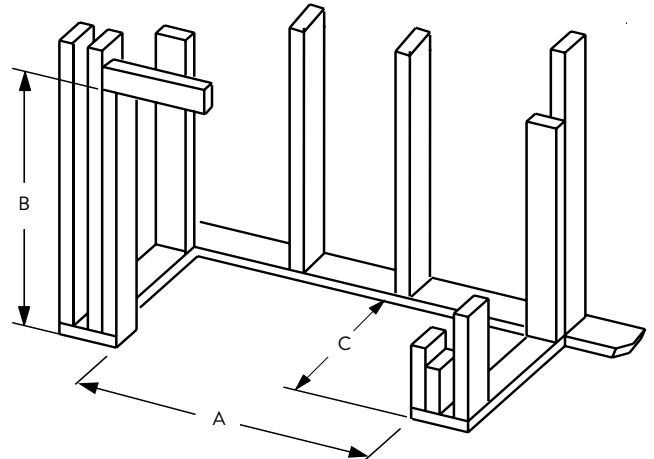

Blonde Oak

Bison Mountain

Rich Oak

Western Timber

APPLIANCE SPECIFICATIONS

	ORION LR 32	ORION LR 36	ORION LR 42
A	33"	36"	42"
B	27-7/8"	27-7/8"	27-7/8"
C	37-3/4"	41-3/4"	47-3/4"
D	37-1/4"	37-1/4"	37-1/4"
E	19-1/2"	23-1/2"	29-1/2"
F	20"	20"	20"
G	3"	3"	3"
H	3-3/16"	3-3/16"	3-3/16"
J	15-7/8"	15-7/8"	15-7/8"
K	7-1/2"	7-1/2"	7-1/2"
L	12"	12"	12"
M	1-3/8"	1-3/8"	1-3/8"
N	5-1/2"	5-1/2"	5-1/2"
P	30-3/8"	30-3/8"	30-3/8"
Q	29-5/8"	29-5/8"	29-5/8"

FLAT WALL FRAMING SPECIFICATIONS

	ORION LR 32	ORION LR 36	ORION LR 42
A	38-1/4"	42-1/4"	48-1/4"
B	40-1/4"	40-1/4"	40-1/4"
C	20-1/2"	20-1/2"	20-1/2"

INTERIOR FIREBOX DIMENSIONS*

	ORION LR 32	ORION LR 36	ORION LR 42
FRONT WIDTH	31"	35"	41"
REAR WIDTH	19-1/4"	23-1/4"	29-1/4"
DEPTH	17-3/8"	17-3/8"	17-3/8"
HEIGHT	24"	24"	24"