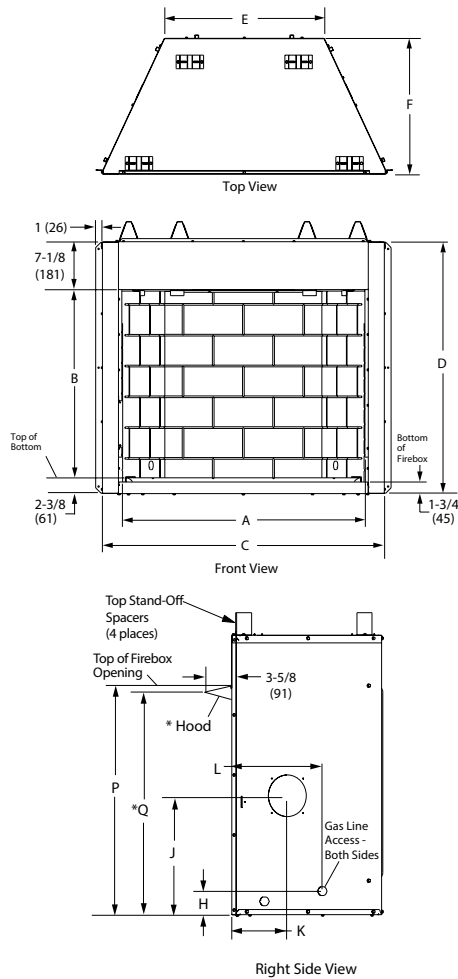

STANDARD FEATURES

- ◆ Available in 32", 36" and 42" models
- ◆ 28" tall and full width refractory opening on all models
- ◆ Low to the floor masonry design for a cleaner, more traditional look
- ◆ Realistic refractory brick liner available in stacked or herringbone pattern
- ◆ Mesh draw screens for a more realistic appearance
- ◆ Radiant smooth-faced design with durable black powder-coat finish
- ◆ Includes required heat deflection hood
- ◆ Select from a variety of compatible vent-free log sets and controls (sold separately)
- ◆ Optional outside air kit available
- ◆ Limited Lifetime Warranty

Blonde Oak

Bison Mountain

Rich Oak

Western Timber

APPLIANCE SPECIFICATIONS

	ORION LR 32	ORION LR 36	ORION LR 42
A	33"	36"	42"
B	27-7/8"	27-7/8"	27-7/8"
C	37-3/4"	41-3/4"	47-3/4"
D	37-1/4"	37-1/4"	37-1/4"
E	19-1/2"	23-1/2"	29-1/2"
F	20"	20"	20"
G	3"	3"	3"
H	3-3/16"	3-3/16"	3-3/16"
J	15-7/8"	15-7/8"	15-7/8"
K	7-1/2"	7-1/2"	7-1/2"
L	12"	12"	12"
M	1-3/8"	1-3/8"	1-3/8"
N	5-1/2"	5-1/2"	5-1/2"
P	30-3/8"	30-3/8"	30-3/8"
Q	29-5/8"	29-5/8"	29-5/8"

FLAT WALL FRAMING SPECIFICATIONS

	ORION LR 32	ORION LR 36	ORION LR 42
A	38-1/4"	42-1/4"	48-1/4"
B	40-1/4"	40-1/4"	40-1/4"
C	20-1/2"	20-1/2"	20-1/2"

INTERIOR FIREBOX DIMENSIONS*

	ORION LR 32	ORION LR 36	ORION LR 42
FRONT WIDTH	31"	35"	41"
REAR WIDTH	19-1/4"	23-1/4"	29-1/4"
DEPTH	17-3/8"	17-3/8"	17-3/8"
HEIGHT	24"	24"	24"