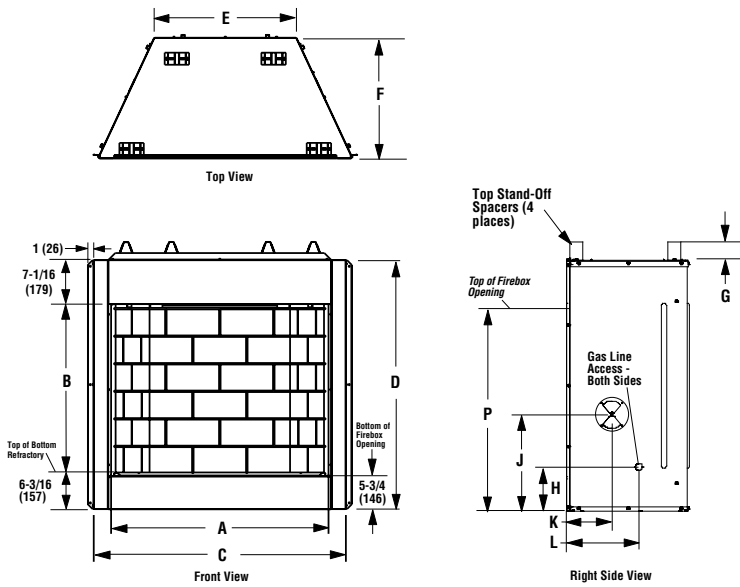

LINER OPTIONS

Stacked

Herringbone

COMPATIBLE VENT-FREE GAS LOG SETS

Southern Comfort OD

Shady Hollow

APPLIANCE SPECIFICATIONS

FRAMING SPECIFICATIONS

	STARLITE 36	STARLITE 42
A	42-3/4"	48-3/4"
B	46-1/2"	46-1/2"
C	20-1/2"	20-1/2"

STARLITE 36

STARLITE 42

A	36"	42"
B	28"	28"
C	41-3/4"	47-3/4"
D	41-1/4"	41-1/4"
E	23-1/2"	29-1/2"
F	20"	20"
G	3"	3"
H	8-3/8"	8-3/8"
J	15-7/8"	15-7/8"
K	7-1/2"	7-1/2"
L	12"	12"
M	1-3/8"	1-3/8"
N	5-1/2"	5-1/2"
P	34-3/8"	34-3/8"

INTERIOR FIREBOX DIMENSIONS*

	STARLITE 36	STARLITE 42
FRONT WIDTH	35"	41"
REAR WIDTH	23-1/4"	29-1/4"
DEPTH	17-3/8"	17-3/8"
HEIGHT	28"	28"

* To assist with compatible log size selection

IMPORTANT NOTES:

As with any fireplace, this appliance is extremely hot during operation. Read and understand all operating instructions before using this appliance. For further information, consult your dealer.