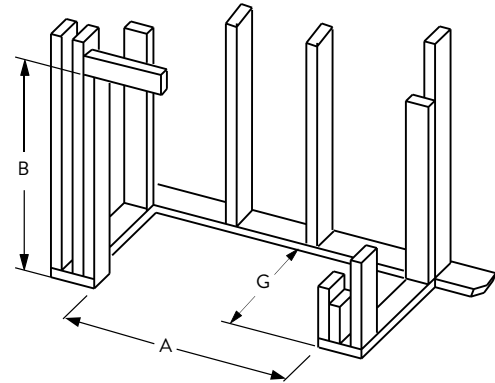

LINER OPTIONS

Stacked

Herringbone

COMPATIBLE VENT-FREE GAS LOG SETS

Southern Comfort OD

Shady Hollow

APPLIANCE SPECIFICATIONS

FRAMING SPECIFICATIONS

	STARLITE 36	STARLITE 42
A	42-3/4"	48-3/4"
B	46-1/2"	46-1/2"
C	20-1/2"	20-1/2"

STARLITE 36

STARLITE 42

A	36"	42"
B	28"	28"
C	41-3/4"	47-3/4"
D	41-1/4"	41-1/4"
E	23-1/2"	29-1/2"
F	20"	20"
G	3"	3"
H	8-3/8"	8-3/8"
J	15-7/8"	15-7/8"
K	7-1/2"	7-1/2"
L	12"	12"
M	1-3/8"	1-3/8"
N	5-1/2"	5-1/2"
P	34-3/8"	34-3/8"

INTERIOR FIREBOX DIMENSIONS*

	STARLITE 36	STARLITE 42
FRONT WIDTH	35"	41"
REAR WIDTH	23-1/4"	29-1/4"
DEPTH	17-3/8"	17-3/8"
HEIGHT	28"	28"

* To assist with compatible log size selection

IMPORTANT NOTES:

As with any fireplace, this appliance is extremely hot during operation. Read and understand all operating instructions before using this appliance. For further information, consult your dealer.