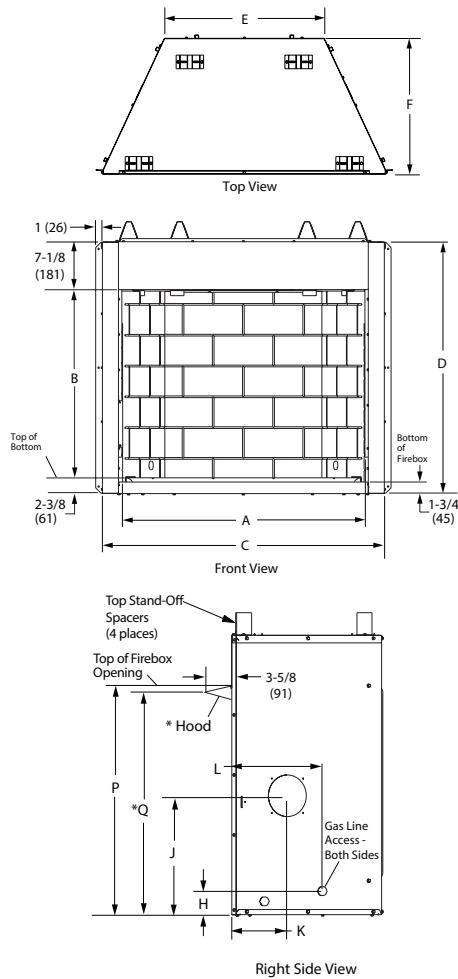

## STANDARD FEATURES

- ◆ Available in 32", 36" and 42" models.
- ◆ 32" model has a 28" tall opening and accepts most 18" vent-free gas logs\*.
- ◆ 36" model has a 28" tall opening and accepts most 24" vent-free gas logs\*.
- ◆ 42" model has a 28" tall opening and accepts most 30" vent-free gas logs\*.
- ◆ Low to the floor masonry design for a cleaner, more traditional look.
- ◆ Realistic refractory brick liner available in stacked or herringbone pattern.
- ◆ Mesh draw screens for a more realistic appearance.
- ◆ Radiant smooth-faced design with durable black powder-coat finish.
- ◆ Includes required heat deflection hood.
- ◆ Optional outside air kit available.
- ◆ Limited Lifetime Warranty.

## APPLIANCE SPECIFICATIONS

	ORION LR 32	ORION LR 36	ORION LR 42
A	33"	36"	42"
B	27-7/8"	27-7/8"	27-7/8"
C	37-3/4"	41-3/4"	47-3/4"
D	37-1/4"	37-1/4"	37-1/4"
E	19-1/2"	23-1/2"	29-1/2"
F	20"	20"	20"
G	3"	3"	3"
H	3-3/16"	3-3/16"	3-3/16"
J	15-7/8"	15-7/8"	15-7/8"
K	7-1/2"	7-1/2"	7-1/2"
L	12"	12"	12"
M	1-3/8"	1-3/8"	1-3/8"
N	5-1/2"	5-1/2"	5-1/2"
P	30-3/8"	30-3/8"	30-3/8"
Q	29-5/8"	29-5/8"	29-5/8"

## FLAT WALL FRAMING SPECIFICATIONS

### PARALLEL INSTALLATION

	ORION LR 32	ORION LR 36	ORION LR 42
A	38-1/4"	42-1/4"	48-1/4"
B	40-1/4"	40-1/4"	40-1/4"
C	19-5/8"	23-5/8"	29-5/8"
D	10-1/4"	12-1/4"	15-1/4"
E	59-3/4"	63-3/4"	69-3/4"
F	29-7/8"	31-7/8"	34-7/8"
G	20-1/2"	20-1/2"	20-1/2"
H	42-1/4"	45"	49-3/8"