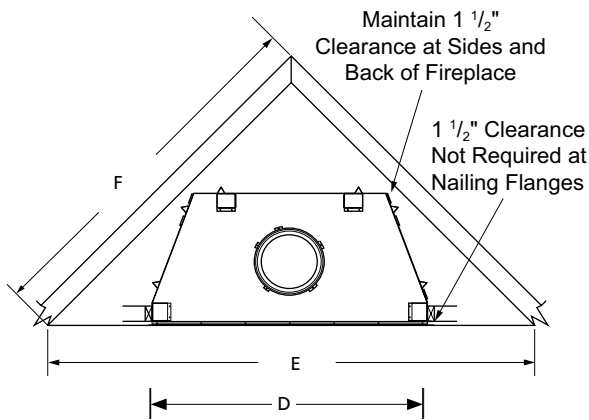

FLAT WALL FRAMING SPECIFICATIONS

	WRT6036	WRT6042	WRT6050
A	67-1/8"	67-1/8"	67-1/8"
B	45-1/4"	51-1/4"	59-1/4"
C	28-1/4"	30-1/8"	30-1/8"

CORNER FRAMING SPECIFICATIONS

	WRT6036	WRT6042	WRT6050
D	45-1/4"	51-1/4"	59-1/4"
E	86-1/2"	92"	100"
F	61"	65"	71"