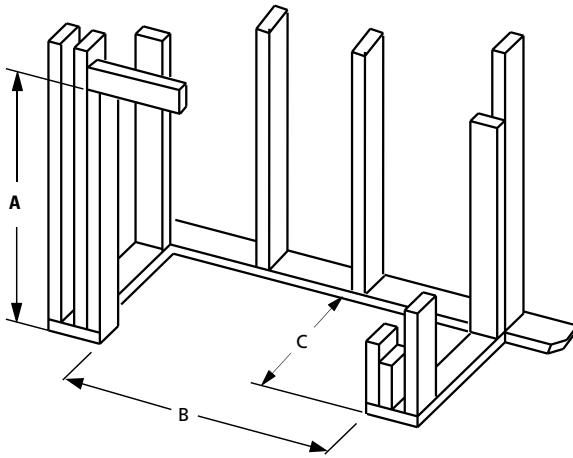

FLAT WALL FRAMING SPECIFICATIONS

	WRT6036	WRT6042	WRT6050
A	67-1/8"	67-1/8"	67-1/8"
B	45-1/4"	51-1/4"	59-1/4"
C	28-1/4"	30-1/8"	30-1/8"

CORNER FRAMING SPECIFICATIONS

	WRT6036	WRT6042	WRT6050
D	45-1/4"	51-1/4"	59-1/4"
E	86-1/2"	92"	100"
F	61"	65"	71"

APPLIANCE SPECIFICATIONS

	WRT6036	WRT6042	WRT6050
G	36"	42"	50"
H	45-1/8"	51-1/8"	59"
I	29"	30-1/2"	38-1/2"
J	26-5/8"	29"	28-1/2"
K	30"	30"	30"
L	49"	49"	49"
M	67"	67"	67"
N	10-1/2"	10-1/2"	10-1/2"
O	9-1/2"	9-1/2"	9-1/2"
P	3-1/2"	3-1/2"	3-1/2"
Q	7-1/4"	8-1/2"	8-1/2"
R	11"	13"	13"
S	15-1/4"	17"	17"