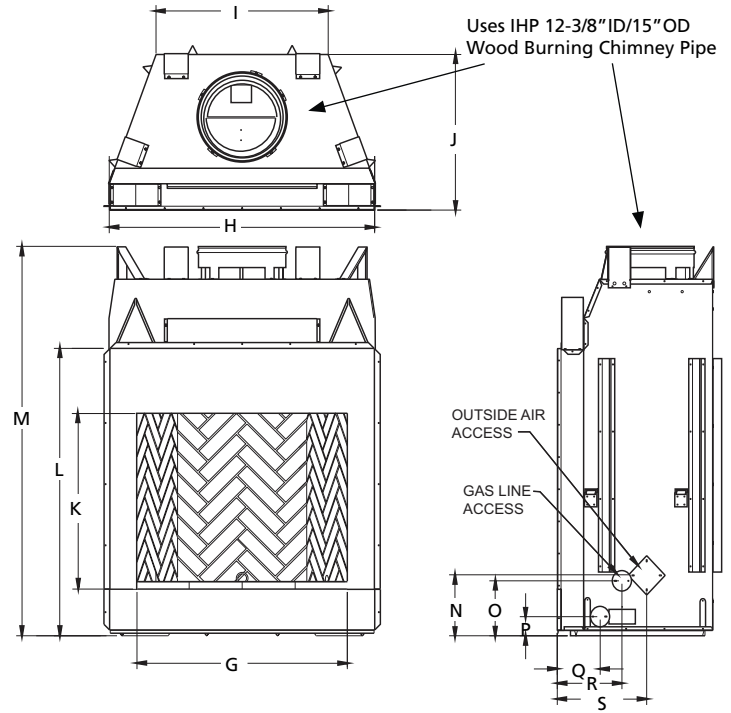

FLAT WALL FRAMING SPECIFICATIONS

	WRT6036	WRT6042	WRT6050
A	67-1/8"	67-1/8"	67-1/8"
B	45-1/4"	51-1/4"	59-1/4"
C	28-1/4"	30-1/8"	30-1/8"

CORNER FRAMING SPECIFICATIONS

	WRT6036	WRT6042	WRT6050
D	45-1/4"	51-1/4"	59-1/4"
E	86-1/2"	92"	100"
F	61"	65"	71"

APPLIANCE SPECIFICATIONS

	WRT6036	WRT6042	WRT6050
G	36"	42"	50"
H	45-1/8"	51-1/8"	59"
I	29"	30-1/2"	38-1/2"
J	26-5/8"	29"	28-1/2"
K	30"	30"	30"
L	49"	49"	49"
M	67"	67"	67"
N	10-1/2"	10-1/2"	10-1/2"
O	9-1/2"	9-1/2"	9-1/2"
P	3-1/2"	3-1/2"	3-1/2"
Q	7-1/4"	8-1/2"	8-1/2"
R	11"	13"	13"
S	15-1/4"	17"	17"