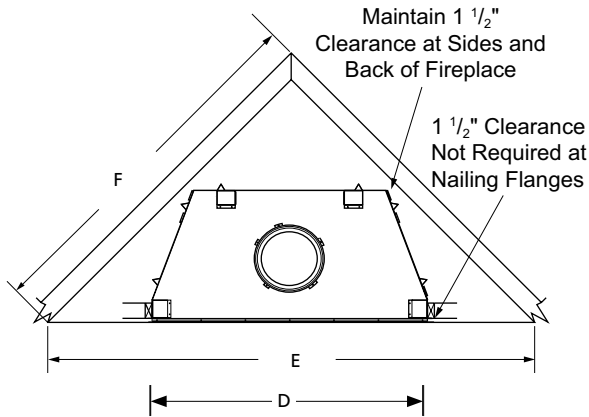

Bi-fold glass doors in black trim finish

Gas Log Sets

Smoky Weathered Oak OD

Ozark Charred Oak OD

Ashton White Birch OD

FLAT WALL FRAMING SPECIFICATIONS

	WRE4536	WRE4542	WRE4550
A	67-1/8"	67-1/8"	67-1/8"
B	45-1/4"	51-1/4"	59-1/4"
C	28-1/4"	30-1/8"	30-1/8"

CORNER FRAMING SPECIFICATIONS

	WRE4536	WRE4542	WRE4550
D	45-1/4"	51-1/4"	59-1/4"
E	86-1/2"	92"	100"
F	61"	65"	71"

APPLIANCE SPECIFICATIONS

	WRE4536	WRE4542	WRE4550
G	36"	42"	50"
H	45-1/8"	51-1/8"	59"
I	29"	30-1/2"	38-1/2"
J	26-5/8"	29"	28-1/2"
K	30"	30"	30"
L	49"	49"	49"
M	67"	67"	67"
N	10-1/2"	10-1/2"	10-1/2"
O	9-1/2"	9-1/2"	9-1/2"
P	3-1/2"	3-1/2"	3-1/2"
Q	7-1/4"	8-1/2"	8-1/2"
R	11"	13"	13"
S	15-1/4"	17"	17"