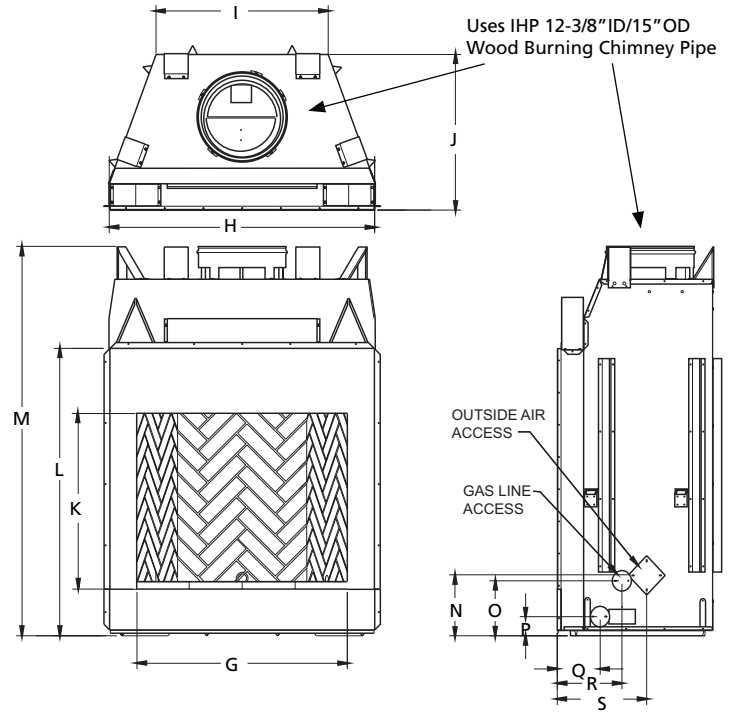

Bi-fold glass doors in black trim finish

Gas Log Sets

Smoky Weathered Oak OD

Ozark Charred Oak OD

Ashton White Birch OD

FLAT WALL FRAMING SPECIFICATIONS

	WRE4536	WRE4542	WRE4550
A	67-1/8"	67-1/8"	67-1/8"
B	45-1/4"	51-1/4"	59-1/4"
C	28-1/4"	30-1/8"	30-1/8"

CORNER FRAMING SPECIFICATIONS

	WRE4536	WRE4542	WRE4550
D	45-1/4"	51-1/4"	59-1/4"
E	86-1/2"	92"	100"
F	61"	65"	71"

APPLIANCE SPECIFICATIONS

	WRE4536	WRE4542	WRE4550
G	36"	42"	50"
H	45-1/8"	51-1/8"	59"
I	29"	30-1/2"	38-1/2"
J	26-5/8"	29"	28-1/2"
K	30"	30"	30"
L	49"	49"	49"
M	67"	67"	67"
N	10-1/2"	10-1/2"	10-1/2"
O	9-1/2"	9-1/2"	9-1/2"
P	3-1/2"	3-1/2"	3-1/2"
Q	7-1/4"	8-1/2"	8-1/2"
R	11"	13"	13"
S	15-1/4"	17"	17"