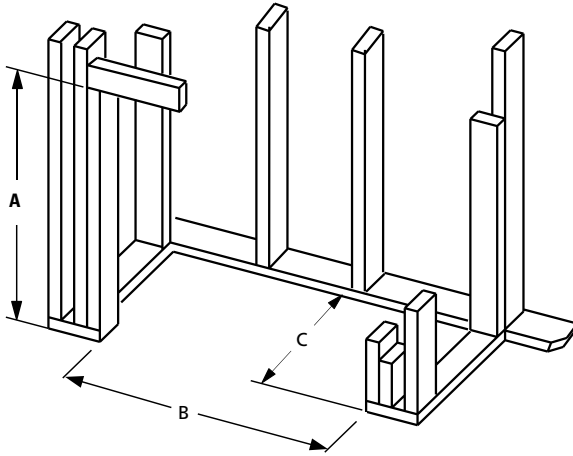

Bi-fold glass doors in black trim finish

Gas Log Sets

Smoky Weathered Oak OD

Ozark Charred Oak OD

Ashton White Birch OD

FLAT WALL FRAMING SPECIFICATIONS

	WRE4536	WRE4542	WRE4550
A	67-1/8"	67-1/8"	67-1/8"
B	45-1/4"	51-1/4"	59-1/4"
C	28-1/4"	30-1/8"	30-1/8"

CORNER FRAMING SPECIFICATIONS

	WRE4536	WRE4542	WRE4550
D	45-1/4"	51-1/4"	59-1/4"
E	86-1/2"	92"	100"
F	61"	65"	71"

APPLIANCE SPECIFICATIONS

	WRE4536	WRE4542	WRE4550
G	36"	42"	50"
H	45-1/8"	51-1/8"	59"
I	29"	30-1/2"	38-1/2"
J	26-5/8"	29"	28-1/2"
K	30"	30"	30"
L	49"	49"	49"
M	67"	67"	67"
N	10-1/2"	10-1/2"	10-1/2"
O	9-1/2"	9-1/2"	9-1/2"
P	3-1/2"	3-1/2"	3-1/2"
Q	7-1/4"	8-1/2"	8-1/2"
R	11"	13"	13"
S	15-1/4"	17"	17"