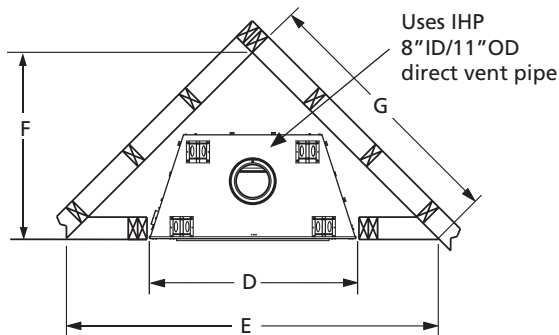

CORNER FRAMING SPECIFICATIONS

	DRC6340	DRC6345
D	50-5/8"	56-3/4"
E	83-5/8"	89-7/8"
F	41-7/8"	44-7/8"
G	59-1/8"	63-1/2"