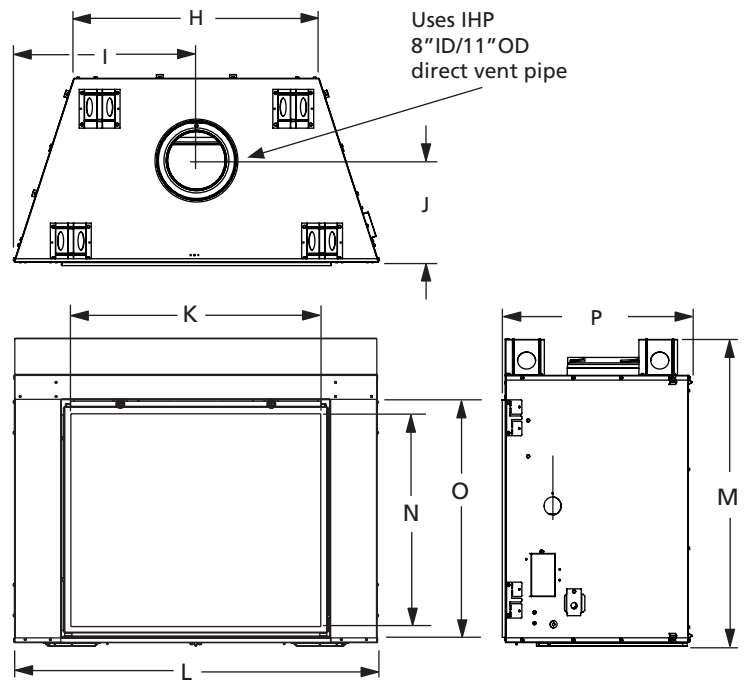

Reflective Blue

Platinum

FLAT WALL FRAMING SPECIFICATIONS

	DRC6340	DRC6345
A	50-3/4"	56-7/8"
B	45"	50"
C	26"	26"

CORNER FRAMING SPECIFICATIONS

	DRC6340	DRC6345
D	50-5/8"	56-3/4"
E	83-5/8"	89-7/8"
F	41-7/8"	44-7/8"
G	59-1/8"	63-1/2"

APPLIANCE SPECIFICATIONS

	DRC6340	DRC6345
H	34"	40-1/8"
I	25-5/16"	28-3/8"
J	14-1/8"	14-1/8"
K	34-3/4"	40-59/64"
L	50-5/8"	56-11/16"
M	45"	50"
N	29-9/32"	34-1/2"
O	33-3/32"	38-3/32"
P	26-15/32"	26-15/32"