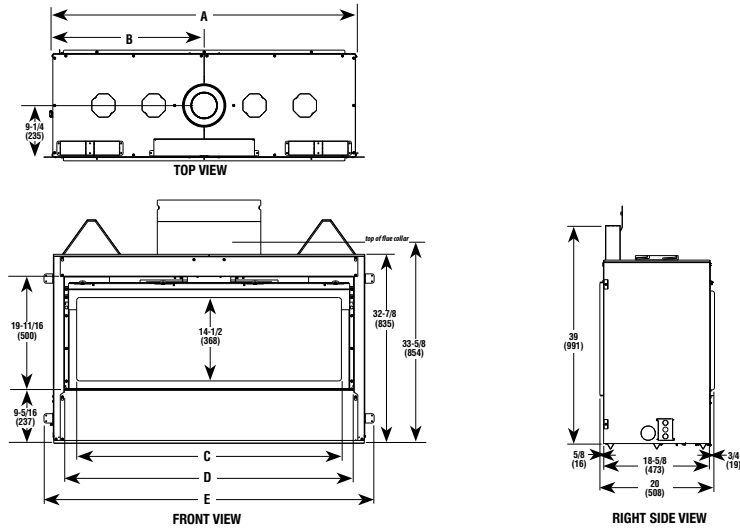

### 48" MODEL

### DRL 4000 SERIES DIMENSIONS

Models	A	B	C	D	E
48"	54-1/4"	27-1/8"	46"	50-3/8"	57-7/16"
60"	74"	37"	56-5/8"	61-1/2"	76-5/8"
72"	86"	43"	68-5/8"	73-1/2"	88-5/8"
84"	98"	49"	80-5/8"	85-1/2"	100-5/8"

• REFER TO INSTALLATION MANUAL FOR ALL REQUIRED CLEARANCES TO COMBUSTIBLES.