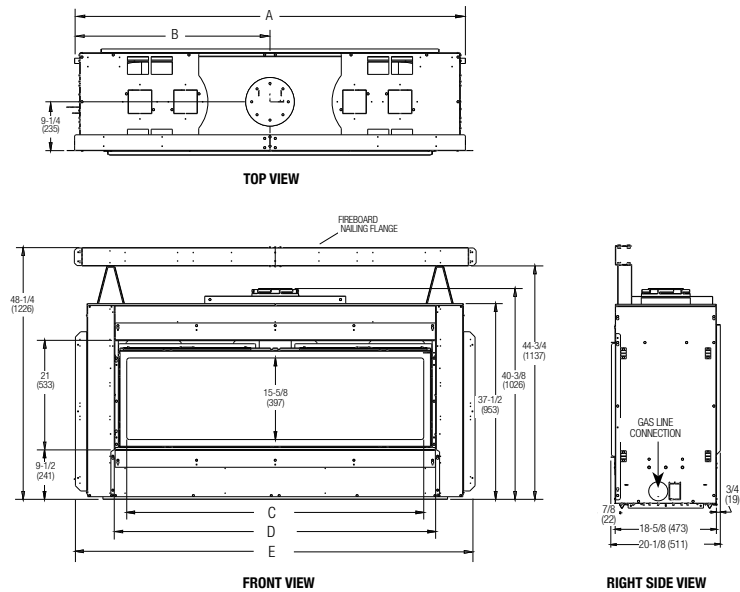

### 48" MODEL

### DRL 4000 SERIES DIMENSIONS

Models	A	B	C	D	E
48"	54-1/4"	27-1/8"	46"	50-3/8"	57-7/16"
60"	74"	37"	56-5/8"	61-1/2"	76-5/8"
72"	86"	43"	68-5/8"	73-1/2"	88-5/8"
84"	98"	49"	80-5/8"	85-1/2"	100-5/8"

• REFER TO INSTALLATION MANUAL FOR ALL REQUIRED CLEARANCES TO COMBUSTIBLES.