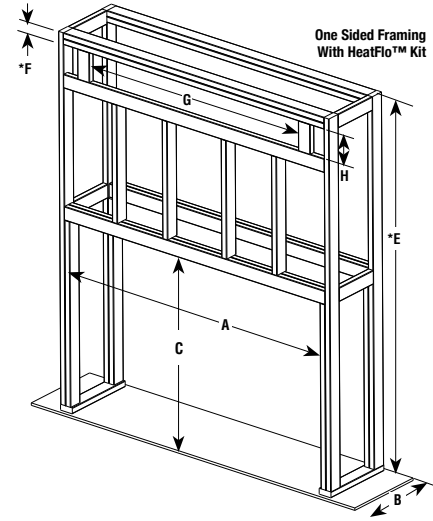

FRAMING SPECIFICATIONS

DRL 4000 SERIES FRAMING DIMENSIONS

Models	A	B	C	E	F	G	H
48" One Sided Framing HeatFlo Kit	55-5/8"	19-1/2"	39-1/8"	84"	1-1/2"	53-1/2"	5-1/8"
60" One Sided Framing HeatFlo Kit	74-1/4"	19-1/2"	48-1/2"	84"	3"	62"	7-1/2"
72" One Sided Framing HeatFlo Kit	86-1/4"	19-1/2"	48-1/2"	84"	3"	78"	7-1/2"
84" One Sided Framing HeatFlo Kit	98-1/4"	19-1/2"	48-1/2"	84"	3"	90"	7-1/2"

E. Minimum height from appliance base to ceiling
F. Minimum Opening Distance from Ceiling to Allow for Min Distance from HeatFlo Register to Ceiling of 6"

• REFER TO MANUAL FOR COMPLETE SEE-THROUGH APPLICATION FRAMING DIMENSIONS AND MORE.

FIREPLACE BTU OPERATING RANGE

MODEL	FUEL	BTU/HR	AFUE	P4
DRL 4048	NG	35,000-23,500	63.0	62.5
DRL 4048	LP	31,000-25,500	63.0	62.4
DRL 4060-B	NG	40,000-28,000	52.6	55.1
DRL 4060-B	LP	40,000-30,000	52.6	54.0
DRL 4072	NG	45,000-31,500	55.0	57.0
DRL 4072	LP	43,000-32,250	55.0	57.8
DRL 4084	NG	50,000-35,000	51.1	55.4
DRL 4084	LP	47,000-35,250	56.7	63.1

IMPORTANT NOTES:

As with any fireplace, this appliance is extremely hot during operation. Read and understand all operating instructions before using this appliance. For further information, consult your dealer.

Local conditions, such as elevation and choice of fuel will affect overall appearance of the fire and heating performance. Performance can also vary with home design and insulation, ceiling height, accessories chosen and appliance location.

Diagrams, illustrations and photographs are not to scale — consult installation instructions. Product designs, materials, dimensions, specifications, colors and prices are subject to change or discontinuance without notice.