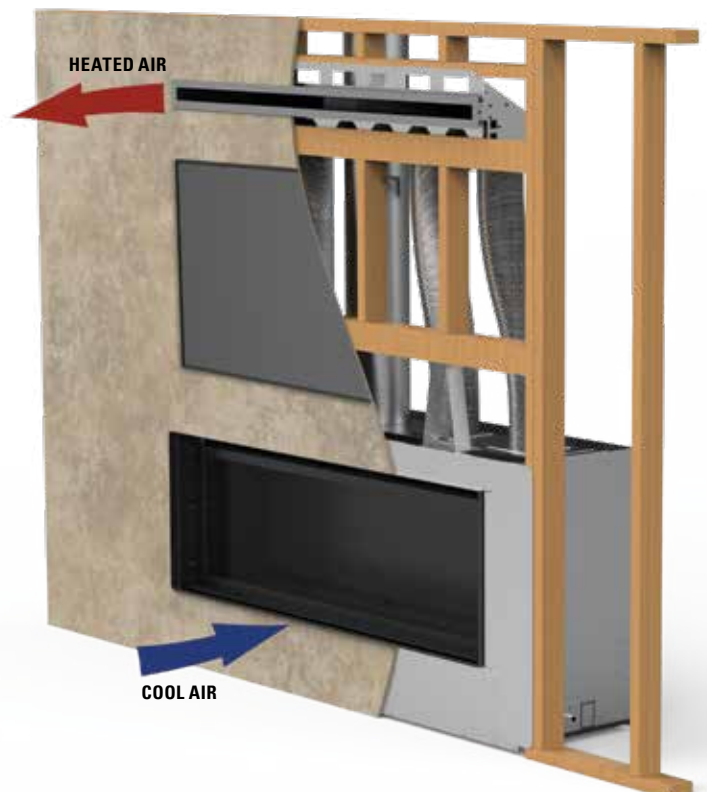

## STANDARD FEATURES

- 🔥 Available in 48", 60", 72", and 84" linear configured models
- 🔥 See through conversion kit available to allow viewing from two living spaces
- 🔥 HeatFlo kit option allows heat to be directed above heat sensitive wall hangings
- 🔥 Electronic ignition with battery backup provides continued operation in the event of a power outage
- 🔥 Clean-face design with integrated tile stops for easy finishing
- 🔥 Ceramic glass for optimum heat transfer and a protective screen\*
- 🔥 Black painted interior standard with a reflective glass liner option available
- 🔥 Reflective black crushed glass media included with several optional colors available to customize the look
- 🔥 Optional blower and hand held multi-function remote control available
- 🔥 20-year limited warranty

High-Definition Driftwood Log Set

River Rock Assorted Set

SEE-THROUGH KIT

See-Through Kit

TRIM

Black Perimeter Trim Kit

REMOTE

On/Off Thermostat Remote

HEATFLO KIT

Protect heat sensitive televisions, artwork and other decorative wall materials. No blower required, the HeatFlo kit works through natural convection to redirect heat from the fireplace upward through hidden ductwork and out through a sleek horizontal vent. Walls stay cooler and heat flows more evenly through the room for a comfortable fireplace experience.

- TV & Artwork can be placed above the fireplace
- Helps protect heat sensitive wall facing materials
- Improves convective heat circulation in the room
- No electricity or blower required for operation