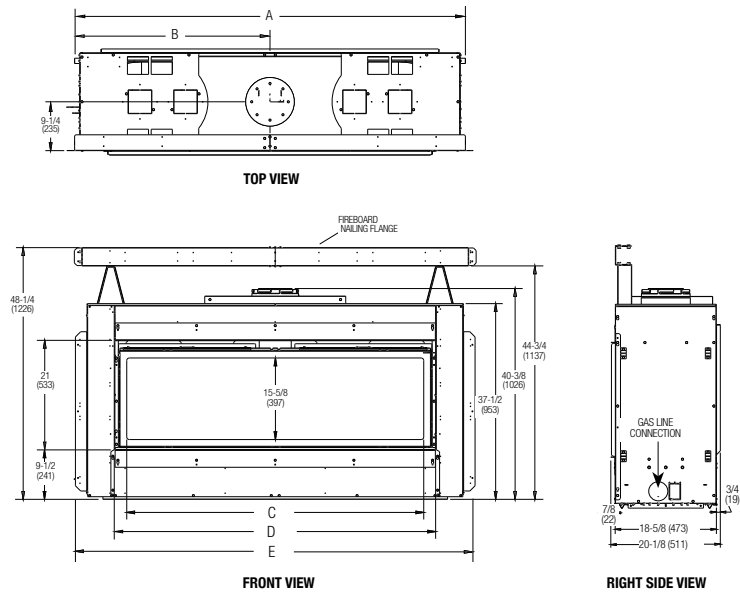

APPLIANCE SPECIFICATIONS

48" MODEL

60", 72", & 84" MODELS

DRL 6000 SERIES DIMENSIONS

Models	A	B	C	D	E
48"	54-1/4"	27-1/8"	46"	50-3/8"	57-7/16"
60"	74"	37"	56-5/8"	61-1/2"	76-5/8"
72"	86"	43"	68-5/8"	73-1/2"	88-5/8"
84"	98"	49"	80-5/8"	85-1/2"	100-5/8"