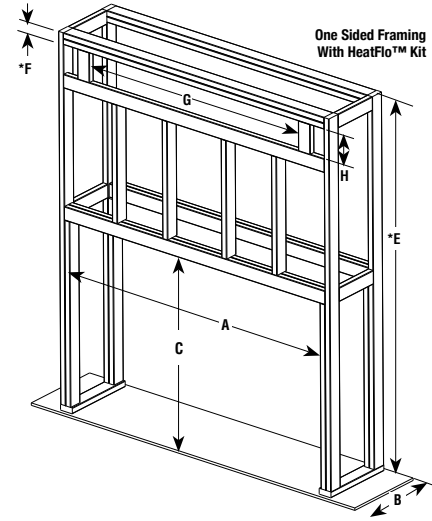

APPLIANCE SPECIFICATIONS

48" MODEL

60", 72", & 84" MODELS

DRL 6000 SERIES DIMENSIONS

Models	A	B	C	D	E
48"	54-1/4"	27-1/8"	46"	50-3/8"	57-7/16"
60"	74"	37"	56-5/8"	61-1/2"	76-5/8"
72"	86"	43"	68-5/8"	73-1/2"	88-5/8"
84"	98"	49"	80-5/8"	85-1/2"	100-5/8"

Visit us online
SuperiorFireplaces.us.com

FRAMING SPECIFICATIONS

DRL 6000 SERIES FRAMING DIMENSIONS

Models	A	B	C	E	F	G	H
48" One Sided Framing HeatFlo Kit	55-5/8"	19-1/2"	39-1/8"	84"	1-1/2"	53-1/2"	5-1/8"
60" One Sided Framing HeatFlo Kit	74-1/4"	19-1/2"	48-1/2"	84"	3"	62"	7-1/2"
72" One Sided Framing HeatFlo Kit	86-1/4"	19-1/2"	48-1/2"	84"	3"	78"	7-1/2"
84" One Sided Framing HeatFlo Kit	98-1/4"	19-1/2"	48-1/2"	84"	3"	90"	7-1/2"

E. Minimum height from appliance base to ceiling
F. Minimum Opening Distance from Ceiling to Allow for Min Distance from HeatFlo Register to Ceiling of 6"

• REFER TO MANUAL FOR COMPLETE SEE-THROUGH APPLICATION FRAMING DIMENSIONS AND MORE.