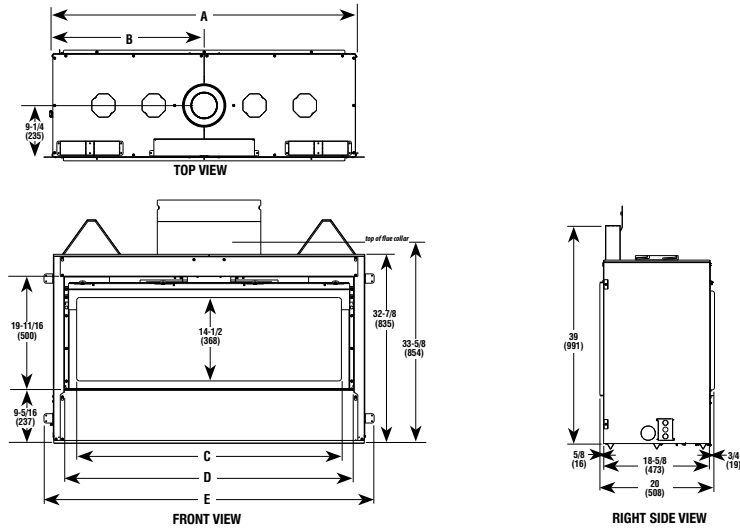

APPLIANCE SPECIFICATIONS

48" MODEL

60", 72", & 84" MODELS

DRL 6000 SERIES DIMENSIONS

Models	A	B	C	D	E
48"	54-1/4"	27-1/8"	46"	50-3/8"	57-7/16"
60"	74"	37"	56-5/8"	61-1/2"	76-5/8"
72"	86"	43"	68-5/8"	73-1/2"	88-5/8"
84"	98"	49"	80-5/8"	85-1/2"	100-5/8"