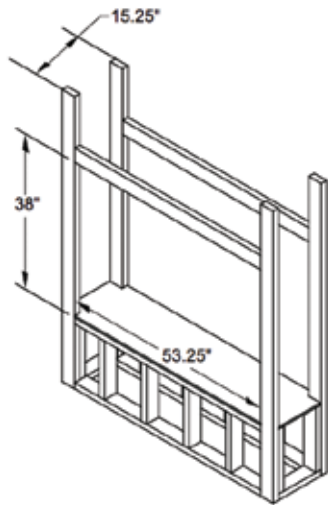

INTERIOR MEDIA OPTIONS

Amber (Standard)

Clear

FRAMING SPECIFICATIONS

ONE SIDED APPLICATION

SEE-THROUGH APPLICATION

APPLIANCE SPECIFICATIONS

On the Cover: VRE4543 shown with Green Glass Media