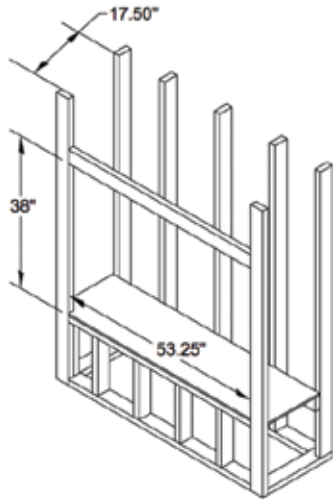

INTERIOR MEDIA OPTIONS

Amber (Standard)

Clear

FRAMING SPECIFICATIONS

ONE SIDED APPLICATION

SEE-THROUGH APPLICATION

APPLIANCE SPECIFICATIONS

On the Cover: VRE4543 shown with Green Glass Media