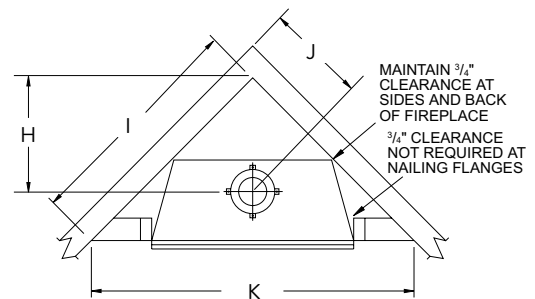

CORNER FRAMING SPECIFICATIONS

	TUSCAN 36	TUSCAN 42
H	24-7/16"	27-9/16"
I	52-7/8"	59-5/16"
J	17-1/4"	19-1/2"
K	73-13/16"	83-7/8"