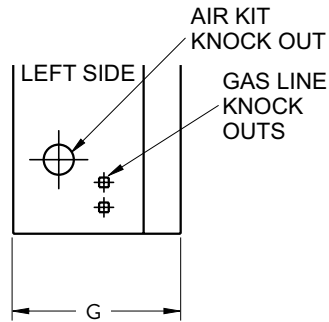

DOORS (Optional)

Bi-Fold Doors

Black

LINERS (Choose One)

Stacked

Herringbone

APPLIANCE SPECIFICATIONS

FLAT WALL FRAMING SPECIFICATIONS

	TUSCAN 36	TUSCAN 42
A	29"	36"
B	11-3/4"	11-3/4"
C	41"	48"
D	21"	24"
E	35"	42"
F	37"	41"
G	21"	22-1/2"

FRAMING SPECIFICATIONS

	TUSCAN 36	TUSCAN 42
WIDTH	41-3/4"	49-3/4"
HEIGHT	41-3/4"	47-1/4"
DEPTH	21-7/8"	23-1/2"