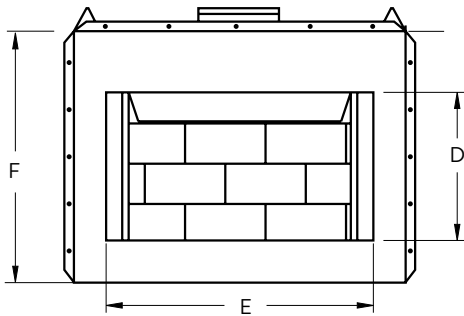

DOORS (Optional)

Bi-Fold Doors

Black

LINERS (Choose One)

Stacked

Herringbone

APPLIANCE SPECIFICATIONS

FLAT WALL FRAMING SPECIFICATIONS

	TUSCAN 36	TUSCAN 42
A	29"	36"
B	11-3/4"	11-3/4"
C	41"	48"
D	21"	24"
E	35"	42"
F	37"	41"
G	21"	22-1/2"

FRAMING SPECIFICATIONS

	TUSCAN 36	TUSCAN 42
WIDTH	41-3/4"	49-3/4"
HEIGHT	41-3/4"	47-1/4"
DEPTH	21-7/8"	23-1/2"