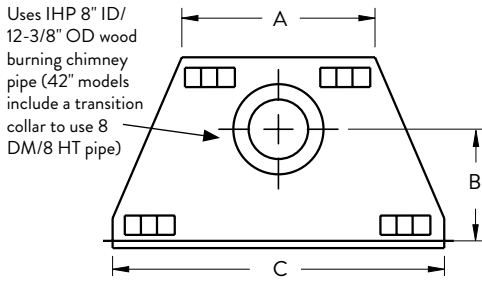

DOORS (Optional)

Bi-Fold Doors

Black

LINERS (Choose One)

Stacked

Herringbone

APPLIANCE SPECIFICATIONS

FLAT WALL FRAMING SPECIFICATIONS

	TUSCAN 36	TUSCAN 42
A	29"	36"
B	11-3/4"	11-3/4"
C	41"	48"
D	21"	24"
E	35"	42"
F	37"	41"
G	21"	22-1/2"

FRAMING SPECIFICATIONS

	TUSCAN 36	TUSCAN 42
WIDTH	41-3/4"	49-3/4"
HEIGHT	41-3/4"	47-1/4"
DEPTH	21-7/8"	23-1/2"