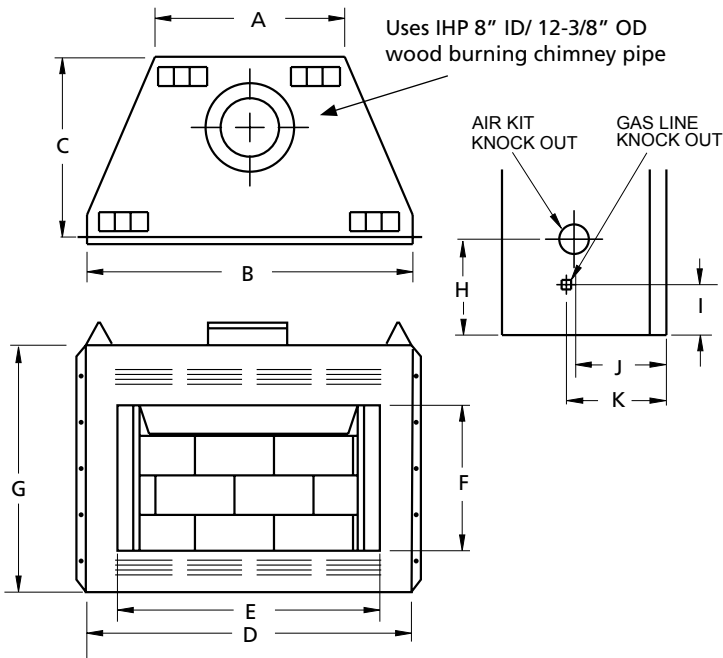

INTERIOR

(Required)

White Stacked

APPLIANCE SPECIFICATIONS

OPTIONAL ACCESSORIES

Bi-Fold Glass Doors

Black

ADDITIONAL ACCESSORIES

- Outside air kit
- Gas Logs

FRAMING SPECIFICATIONS

	WRT/WCT2036	WRT/WCT2042
WIDTH	38-1/4"	44-1/4"
HEIGHT	38-5/8"	37-5/8"
DEPTH	22"	22"

	WRT/WCT2036	WRT/WCT2042
A	22-1/2"	28-1/2"
B	36"	42"
C	21-1/8"	21-1/8"
D	38"	44"
E	36"	42"
F	21-1/2"	21-1/2"
G	34"	33"
H	13-7/8"	13-7/8"
I	9-1/8"	8-1/4"
J	9-5/8"	9-5/8"
K	10-3/16"	10-3/16"

ON THE COVER: WCT2036 with white stacked refractory panels

IMPORTANT NOTES:

As with any fireplace, this appliance is extremely hot during operation. Read and understand all operating instructions before using this appliance. For further information, consult your dealer.