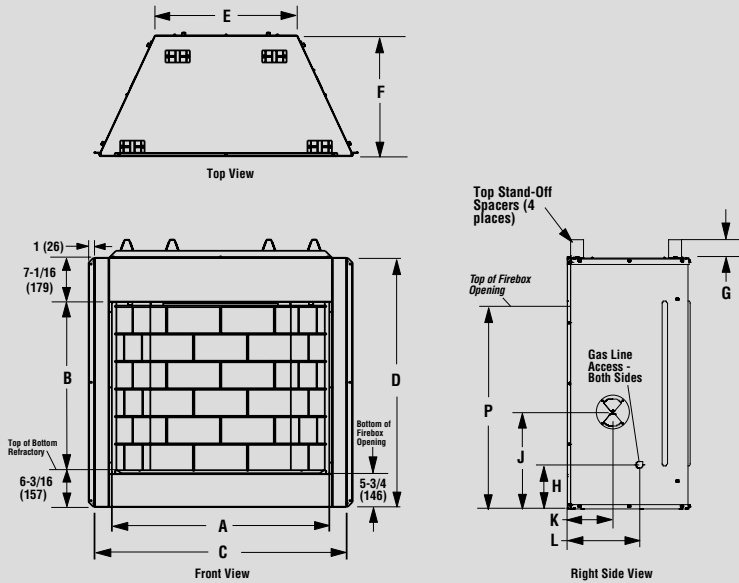

**Options**

**LINER OPTIONS**

Choose from Stacked or Herringbone Refractory Panels.

Stacked

Herringbone

**COMPATIBLE VENT-FREE GAS LOG SETS**

Southern Comfort OD

Shady Hollow

## APPLIANCE SPECIFICATIONS

STARLITE 36

STARLITE 42

	STARLITE 36	STARLITE 42
A	36"	42"
B	28"	28"
C	41-3/4"	47-3/4"
D	41-1/4"	41-1/4"
E	23-1/2"	29-1/2"
F	20"	20"
G	3"	3"
H	8-3/8"	8-3/8"
J	15-7/8"	15-7/8"
K	7-1/2"	7-1/2"
L	12"	12"
M	1-3/8"	1-3/8"
N	5-1/2"	5-1/2"
P	34-3/8"	34-3/8"