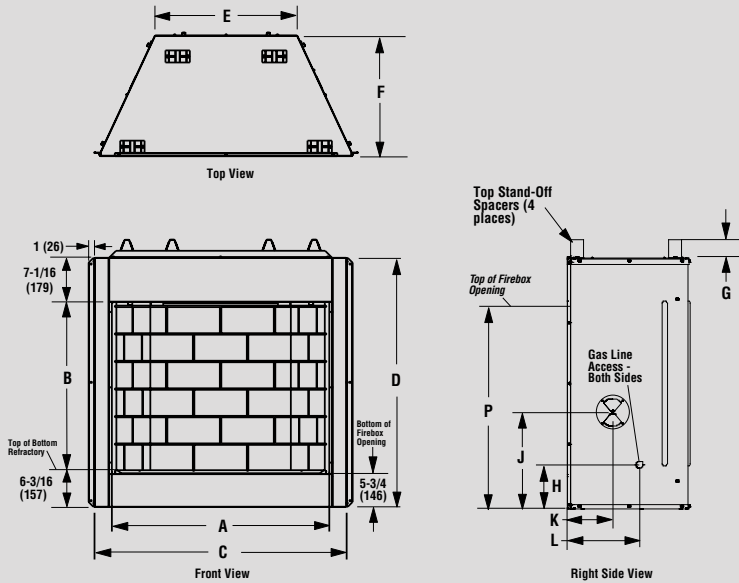

Options

LINER OPTIONS

Choose from Stacked or Herringbone Refractory Panels.

Stacked

Herringbone

COMPATIBLE VENT-FREE GAS LOG SETS

Southern Comfort OD

Shady Hollow

APPLIANCE SPECIFICATIONS

STARLITE 36

STARLITE 42

	STARLITE 36	STARLITE 42
A	36"	42"
B	28"	28"
C	41-3/4"	47-3/4"
D	41-1/4"	41-1/4"
E	23-1/2"	29-1/2"
F	20"	20"
G	3"	3"
H	8-3/8"	8-3/8"
J	15-7/8"	15-7/8"
K	7-1/2"	7-1/2"
L	12"	12"
M	1-3/8"	1-3/8"
N	5-1/2"	5-1/2"
P	34-3/8"	34-3/8"