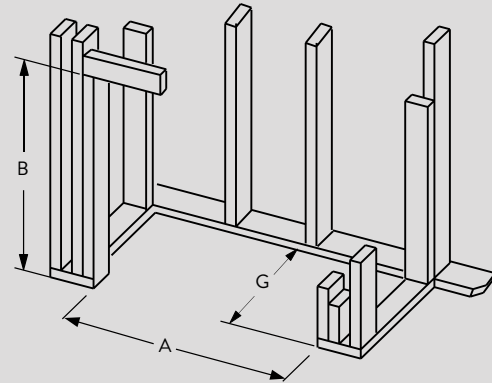

APPLIANCE SPECIFICATIONS

STARLITE 36

STARLITE 42

	STARLITE 36	STARLITE 42
A	36"	42"
B	28"	28"
C	41-3/4"	47-3/4"
D	41-1/4"	41-1/4"
E	23-1/2"	29-1/2"
F	20"	20"
G	3"	3"
H	8-3/8"	8-3/8"
J	15-7/8"	15-7/8"
K	7-1/2"	7-1/2"
L	12"	12"
M	1-3/8"	1-3/8"
N	5-1/2"	5-1/2"
P	34-3/8"	34-3/8"

FRONT COVER StarLite 36 shown with Stacked Refractory Liner and optional Brushed Stainless Steel Hood

FRAMING SPECIFICATIONS

STARLITE 36

STARLITE 42

	STARLITE 36	STARLITE 42
A	42-3/4"	48-3/4"
B	46-1/2"	46-1/2"
C	20-1/2"	20-1/2"